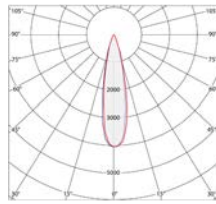

Inox Graphite

Inox Bronze

CRI>80

IP66

IK08

The spacer integrated with the lamp body makes the product compact. Adjustable bracket to allow movements in all directions. Made of AISI 316L stainless steel. Flush black silk-screened glass extra-clear tempered, 0.16 inches thick. Single-emission versions with one, two or three LEDs for different design needs. 21°, 45° and 65° optics at 2700K, 3000K and 4000K. Integrated power supply. HCT surface finish available in three variants.

Emission

21°

| Color | 2700K | 3000K | 4000K |
|-------|--------|--------|--------|
| | 543 lm | 550 lm | 613 lm |

Power
5W

45°

| Color | 2700K | 3000K | 4000K |
|-------|--------|--------|--------|
| | 543 lm | 550 lm | 613 lm |

Power
10W

45°

| Color | 2700K | 3000K | 4000K |
|---------|---------|---------|-------|
| 1086 lm | 1100 lm | 1226 lm | |

Power
10W

65°

| Color | 2700K | 3000K | 4000K |
|---------|---------|---------|-------|
| 1086 lm | 1100 lm | 1226 lm | |

Power
15W

65°

| Color | 2700K | 3000K | 4000K |
|---------|---------|---------|-------|
| 1629 lm | 1650 lm | 1839 lm | |

Power
15W

IP66 IK08 lm Orientable