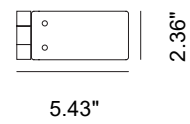

Inox Graphite

Inox Bronze

CRI>80

IP66

IK08

The spacer integrated with the lamp body makes the product compact. Adjustable bracket to allow movements in all directions. Made of AISI 316L stainless steel. Flush black silk-screened glass extra-clear tempered, 0.16 inches thick. Single-emission versions with one, two or three LEDs for different design needs. 21°, 45° and 65° optics at 2700K, 3000K and 4000K. Integrated power supply. HCT surface finish available in three variants.

Power
15W

65°

| Color | 2700K | 3000K | 4000K |
|---------|---------|---------|-------|
| 1629 lm | 1650 lm | 1839 lm | |

Power
15W

IP66 IK08 lm Orientable