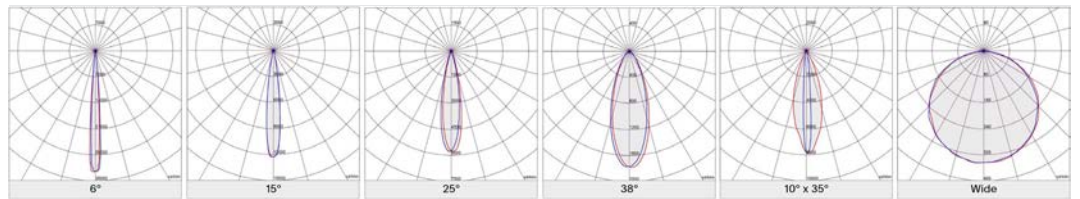

# HOKU

Inox Natural

Inox Graphite

Inox Bronze

CRI&gt;80

IP66

IK08

Closure ring with parallel line knurling. Projector and housing base in stainless steel AISI 316L. Extra-clear tempered glass, 0.16 inches thick. Projector rotates within the base by 360°. LED version comes with a default 6° optic and a set of interchangeable optics: 15°, 25°, 38°, 10x35°, and wide. Remote power supply for the D-50 LED version, integrated power supply for the D-70 LED version. GU4 socket for the D-50 version with remote power supply and GU10 for the D-70 version. Surface finish HCT available in three variants. Installable on the floor, wall, and ceiling using a dedicated bracket.

4.72"

4.72"

Optic multilens

Emission

GROUND  
Multilens

Color	2700K	3000K	4000K
	543 lm	550 lm	613 lm
Power	5W		

WALL  
Multilens

Color	2700K	3000K	4000K
	543 lm	550 lm	613 lm
Power	5W		