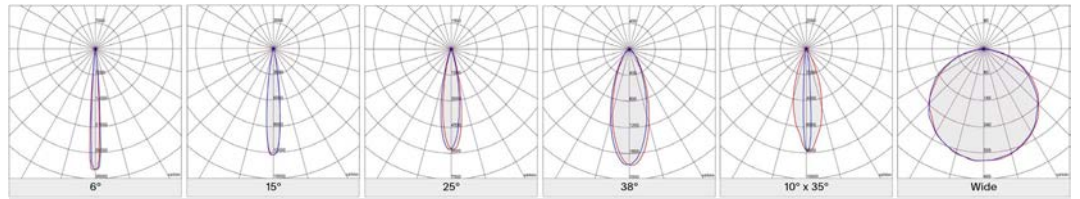

4.72"

4.72"

Optic multilens

Emission

GROUND  
Multilens

Color	2700K	3000K	4000K
	543 lm	550 lm	613 lm
Power	5W		

WALL  
Multilens

Color	2700K	3000K	4000K
	543 lm	550 lm	613 lm
Power	5W		

CEILING  
Multilens

Color	2700K	3000K	4000K
	543 lm	550 lm	613 lm
Power	5W		

Possibility of attachment in various heights

GU4                      Power 12V

- IP66
- IK08
- lm
- ↻ Orientable

5.12"

4.72"

4.72"

4.72"

Optic multilens

Emission

GROUND  
Multilens

Color		
2700K	3000K	4000K
740 lm	750 lm	836 lm

Power  
7W

WALL  
Multilens

Color		
2700K	3000K	4000K
740 lm	750 lm	836 lm