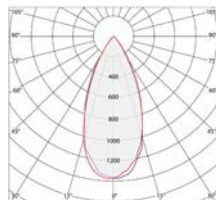

3.54"

Emission

21° + 21°

Color		
2700K	3000K	4000K
2x543 lm	2x550 lm	2x613 lm

Power
2x5W

45° + 45°

Color		
2700K	3000K	4000K
2x543 lm	2x550 lm	2x613 lm

Power
2x5W

65° + 65°

Color		
2700K	3000K	4000K
2x543 lm	2x550 lm	2x613 lm

Power
2x5W

IP66 IK08 lm

Emission

21° + 21°

Color		
2700K	3000K	4000K
2x741 lm	2x750 lm	2x836 lm

Power
2x7W

45° + 45°

Color		
2700K	3000K	4000K
2x741 lm	2x750 lm	2x836 lm

Power
2x7W

65° + 65°

Color		
2700K	3000K	4000K
2x741 lm	2x750 lm	2x836 lm

Power
2x7W

IP66 IK08 lm

Emission