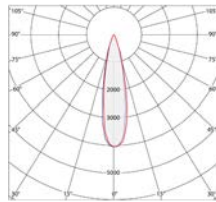

3.54"

Emission

21° + 21°

Color		
2700K	3000K	4000K
2x543 lm	2x550 lm	2x613 lm

Power
2x5W

45° + 45°

Color		
2700K	3000K	4000K
2x543 lm	2x550 lm	2x613 lm

Power
2x5W

65° + 65°

Color		
2700K	3000K	4000K
2x543 lm	2x550 lm	2x613 lm

Power
2x5W

IP66 IK08 lm

Emission

21° + 21°

Color		
2700K	3000K	4000K
2x741 lm	2x750 lm	2x836 lm

Power
2x7W