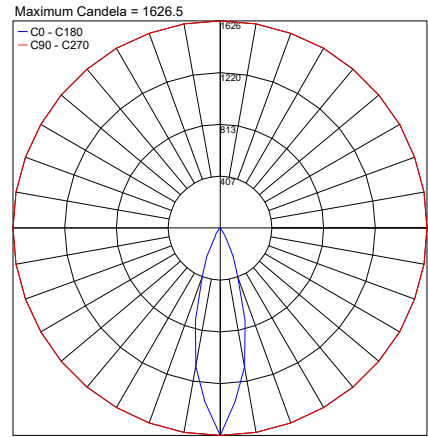

PHOTOMETRIC DATA

Note: All photometric data is 3000K

12°

30°

45°

25°x60°

25°x60° B10°

Job Name/Date:

Fixture Type Designation: