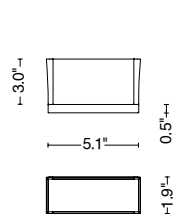

FIXTURE DIMENSIONS

Ceiling version