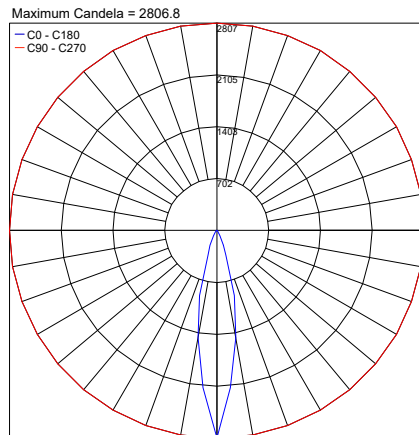

PHOTOMETRIC DATA

Note: All photometric data is 3000K

12°

30°

45°

25°x60°

25°x60° B10°

Job Name/Date:

Fixture Type Designation: