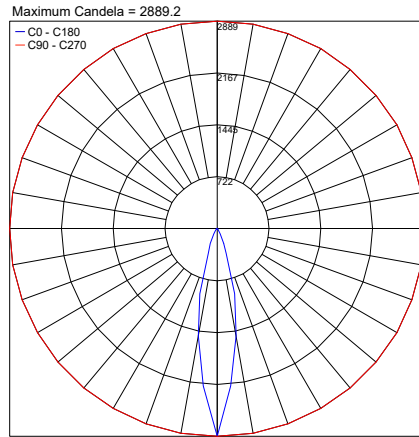

PHOTOMETRIC DATA

Note: All photometric data is 3000K

12°