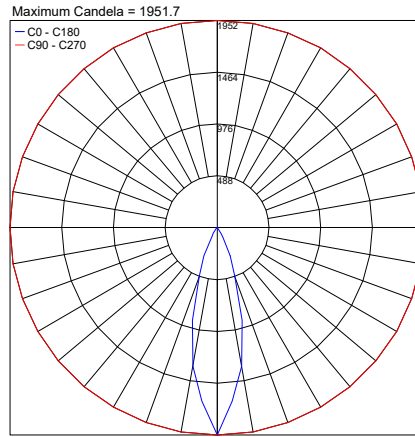

PHOTOMETRIC DATA

Note: All photometric data is 3000K

12°

30°

45°

25°x60°

25°x60° B10°

Job Name/Date:

Fixture Type Designation: