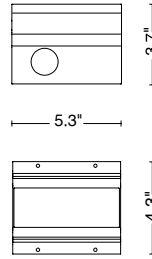

SURFACE MOUNTED

PROJECTOR / FLOODLIGHT

RECESSED

Fixture Dimensions and Installation Options - see page 2

TECHNICAL DATA

Wattage	5.5W
Power Supply	Integral 120-277VAC
Dimming	On/Off (0-10V on request)
Construction	Body: Extruded Aluminum Lens: Extra Clear Glass Diffuser
CCT	3000K (2200K, 2700K, RGBW on request)
CRI	>90
Delivered Lumens	610 lm (12°) 589 lm (30°) 490 lm (45°) 592 lm (25° x 60°) 515 lm (25° x 60° β10°)
Efficacy	110.9 lm/W (12°) 107.1 lm/W (30°) 89.1 lm/W (45°) 107.6 lm/W (25° x 60°) 93.6 lm/W (25° x 60° β10°)
Optics	12°, 30°, 45°, 25°x60°, 25°x60° β10°
Finishes	5 Standard, See Below
Fixture Dimensions	5.1" l x 3.0" h x 1.9" w (surface mount version) 5.7" l x 4.3" h x 1.9" w (floodlight version) 5.3" l x 3.7" h x 4.3" w (recessed version)
Lumen Maintenance	L80, B15 >60,000hrs (Ta 40°C)
Color Consistency	3-Step MacAdam
IP Rating	IP67
Impact Resistance	IK10

ORDERING INFORMATION

Example: LNEYL1POSFHBBZU.US. Accessories ordered separately.

LNEYL1			HBBZ		US
Model #	Size	Optics	Power	Finish	
LNEYL1	POS - Surface Mount PR1 - Projector ISO - Recessed	S - 12° Spot M - 30° Medium F - 45° Flood E - 25° x 60° Elliptical G - 25° x 60° β10° Grazing	HBBZ - Integral	G - Black H - Gray L - Graphite V - Oxide U - White	US
				<i>Recessed version only available in white finish</i>	

Job Name/Date:

Fixture Type Designation:

FIXTURE DIMENSIONS

Ceiling version

Projector version

Recessed version

ACCESSORIES - Included

Ceiling Version

1.6' (0.5 m) length cable -05RN-F
Single connection IP68

Projector Version

3.28' (1 m) length cable -05RN-F
Single connection IP68
Fixing kit short (3.0")

OPTIONAL

Visor

Recessed Version

1.6 ft (0.5 m) length cable -05RN-F
Single connection IP68