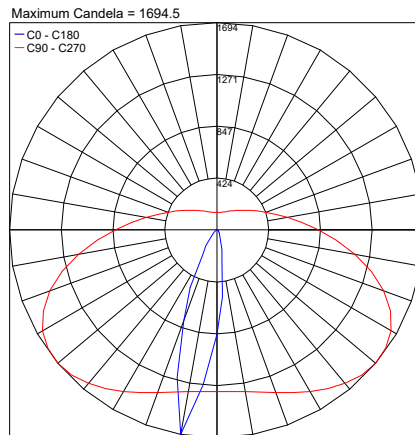

25°x60° B10°