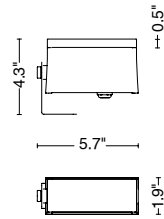

Projector version