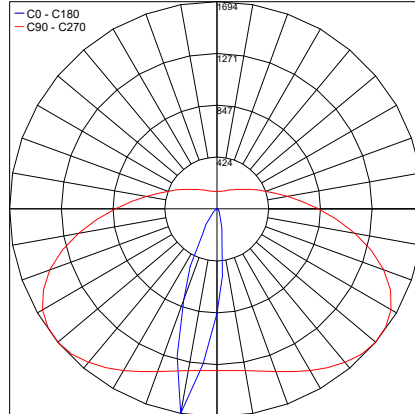

25°x60° β10°

Maximum Candela = 1694.5