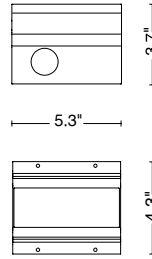

## TECHNICAL DATA

<b>Wattage</b>	8W
<b>Power Supply</b>	Integral 120-277VAC
<b>Dimming</b>	On/Off (0-10V on request)
<b>Construction</b>	Body: Extruded Aluminum Lens: Extra Clear Glass Diffuser
<b>CCT</b>	2700K, 3000K (2200K, RGBW on request)
<b>CRI</b>	>90
<b>Delivered Lumens</b>	610 lm (12°) 589 lm (30°) 490 lm (45°) 592 lm (25°x 60°) 515 lm (25° x 60° β10°)
<b>Efficacy</b>	110.9 lm/W (12°) 107.1 lm/W (30°) 89.1 lm/W (45°) 107.6 lm/W (25°x 60°) 93.6 lm/W (25° x 60° β10°)
<b>Optics</b>	12°, 30°, 45°, 25°x60°, 25°x60° β10°
<b>Finishes</b>	5 Standard, See Below
<b>Fixture Dimensions</b>	5.1" l x 3.0" h x 1.9" w (surface mount version) 5.7" l x 4.3" h x 1.9" w (floodlight version) 5.3" l x 3.7" h x 4.3" w (recessed version)
<b>Lumen Maintenance</b>	L80, B15 >60,000hrs (Ta 40°C)
<b>Color Consistency</b>	3-Step MacAdam
<b>IP Rating</b>	IP67
<b>Impact Resistance</b>	IK10

## ORDERING INFORMATION

Example: LNEYL1POSFHBZU.US. Accessories ordered separately.

LNEYL1				BBZ		US
<b>Model #</b>	<b>Size</b>	<b>Optics</b>	<b>CCT</b>	<b>Power</b>	<b>Finish</b>	
LNEYL1	POS - Surface Mount PR1 - Projector ISO - Recessed <i>NOTE: Recessed version only available in white finish</i>	S - 12° Spot M - 30° Medium F - 45° Flood E - 25° x 60° Elliptical G - 25° x 60° β10° Grazing	Y - 2700K H - 3000K	BBZ - Integral	G - Black H - Gray L - Graphite V - Oxide U - White <i>Recessed version only available in white finish</i>	US

## FIXTURE DIMENSIONS

Ceiling version

Projector version

Recessed version

recessed installation

flush installation

protruding installation