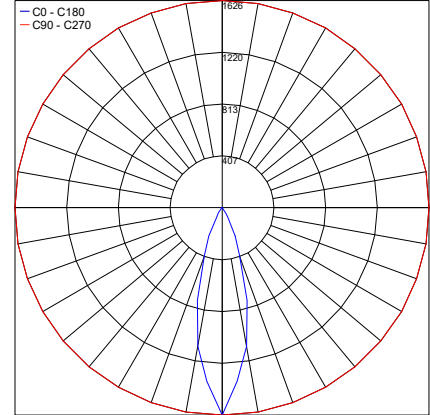

45°

Maximum Candela = 1626.5