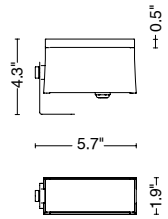

## TECHNICAL DATA

<b>Wattage</b>	8W
<b>Power Supply</b>	Integral 120-277VAC
<b>Dimming</b>	On/Off (0-10V on request)
<b>Construction</b>	Body: Extruded Aluminum Lens: Extra Clear Glass Diffuser
<b>CCT</b>	2700K, 3000K (2200K, RGBW on request)
<b>CRI</b>	>90
<b>Delivered Lumens</b>	610 lm (12°) 589 lm (30°) 490 lm (45°) 592 lm (25°x 60°) 515 lm (25° x 60° β10°)
<b>Efficacy</b>	110.9 lm/W (12°) 107.1 lm/W (30°) 89.1 lm/W (45°) 107.6 lm/W (25°x 60°) 93.6 lm/W (25° x 60° β10°)
<b>Optics</b>	12°, 30°, 45°, 25°x60°, 25°x60° β10°
<b>Finishes</b>	5 Standard, See Below
<b>Fixture Dimensions</b>	5.1" l x 3.0" h x 1.9" w (surface mount version) 5.7" l x 4.3" h x 1.9" w (floodlight version) 5.3" l x 3.7" h x 4.3" w (recessed version)
<b>Lumen Maintenance</b>	L80, B15 >60,000hrs (Ta 40°C)
<b>Color Consistency</b>	3-Step MacAdam
<b>IP Rating</b>	IP67
<b>Impact Resistance</b>	IK10

## ORDERING INFORMATION

Example: LNEYL1POSFHBZU.US. Accessories ordered separately.

LNEYL1				BBZ		US
<b>Model #</b>	<b>Size</b>	<b>Optics</b>	<b>CCT</b>	<b>Power</b>	<b>Finish</b>	
LNEYL1	POS - Surface Mount PR1 - Projector ISO - Recessed <i>NOTE: Recessed version only available in white finish</i>	S - 12° Spot M - 30° Medium F - 45° Flood E - 25° x 60° Elliptical G - 25° x 60° β10° Grazing	Y - 2700K H - 3000K	BBZ - Integral	G - Black H - Gray L - Graphite V - Oxide U - White <i>Recessed version only available in white finish</i>	US

## FIXTURE DIMENSIONS

Ceiling version

Projector version

Recessed version

recessed installation

flush installation

protruding installation

### Recessed Version

1.6 ft (0.5 m) length cable -05RN-F  
Single connection IP68