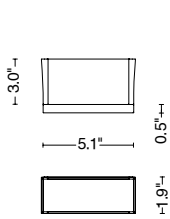

FIXTURE DIMENSIONS

Ceiling version