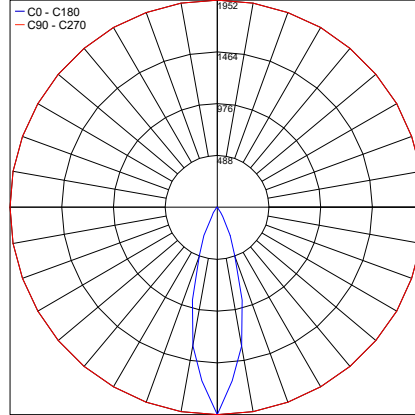

30°

Maximum Candela = 1951.7