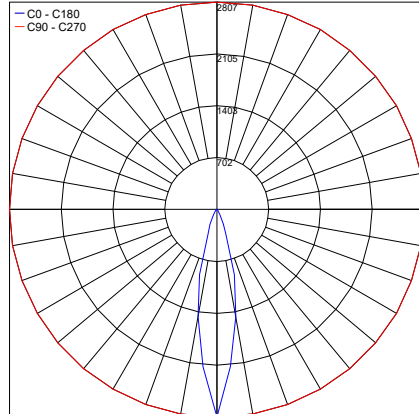

25°x60°

Maximum Candela = 2806.8