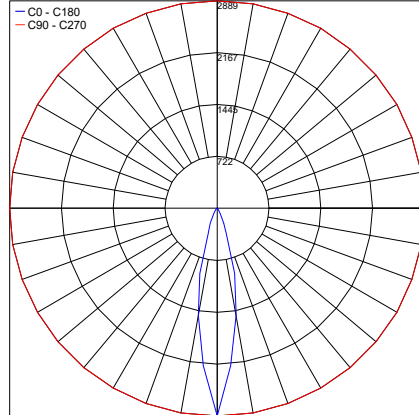

PHOTOMETRIC DATA

Note: All photometric data is 3000K

12°

Maximum Candela = 2889.2