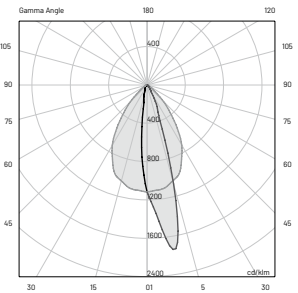

515 lm (715 lm***)

64 lm/W

3

25° x 60° B10°

> 90

L80-B15 > 60.000 h Ta 40°C

IP67

IK10

E (FC)

H (ft)	fc (3000K)	Ø (ft)
3.28'	181.3	1.67'
6.56'	45.3	3.48'
9.84'	20.2	5.09'
13.12'	11.3	6.66'
16.40'	7.2	8.30'

E (FC)

H (ft)	fc (3000K)	Ø (ft)
3.28'	151.1	1.67'
6.56'	37.8	3.44'
9.84'	16.8	5.33'
13.12'	9.5	6.73'
16.40'	6.0	8.30'