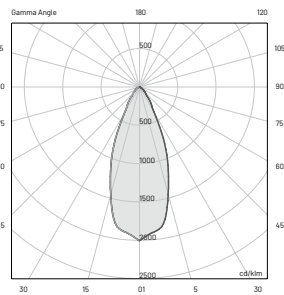

120VAC, 50-60Hz

On/Off (other controls on request*)

3000K (other colors on request**)

515 lm (715 lm***)

64 lm/W

3

25° x 60° B10°

> 90

L80-B15 > 60.000 h Ta 40°C

IP67

IK 0

E (FC)

H (ft)	fc (3000K)	Ø (ft)
3.28'	181.3	1.67'
6.56'	45.3	3.48'
9.84'	20.2	5.09'
13.12'	11.3	6.66'
16.40'	7.2	8.30'

E (LUX)

H (ft)	fc (3000K)	Ø (ft)
3.28'	151.1	1.67'
6.56'	37.8	3.44'
9.84'	16.8	5.09'
13.12'	9.5	6.73'
16.40'	6.0	8.30'