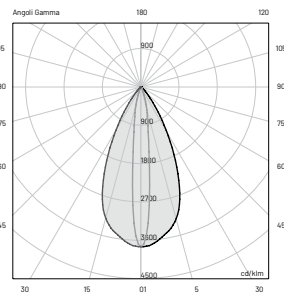

120VAC, 50-60Hz

On/Off (other controls on request*)

3000K (other colors on request**)

515 lm (715 lm***)

64 lm/W

3

25° x 60° B10°

> 90

L80-B15 > 60.000 h Ta 40°C

IP67

IK 0

E (FC)

H (ft)	fc (3000K)	Ø (ft)
3.28'	181.3	1.67'
6.56'	45.3	3.48'
9.84'	20.2	5.09'
13.12'	11.3	6.66'
16.40'	7.2	8.30'

E (LUX)

H (ft)	fc (3000K)	Ø (ft)
3.28'	151.1	1.67'
6.56'	37.8	3.44'
9.84'	16.8	5.09'
13.12'	9.5	6.73'
16.40'	6.0	8.30'