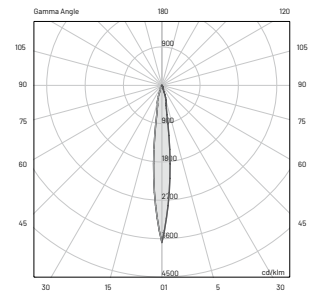

eye_1 130

CEILING LAMP

Wattage 5.5 W

Voltage 120-277VAC

PROJECTOR

Wattage 5.5 W

Voltage 120-277VAC

TECHNICAL SPECIFICATIONS

Source lamp	<u>LED 5.5W</u>
Total wattage	<u>8W</u>
Voltage	<u>120-277VAC, 50-60Hz</u>
Control	<u>On/Off (other controls on request*)</u>
Light color	<u>3000K (other colors on request**)</u>
Luminous flux	<u>610 lm (715 lm***)</u>
Luminous efficacy	<u>76 lm/W</u>
McADAM steps	<u>3</u>
Beam	<u>12°</u>
CRI	<u>> 90</u>
Life time	<u>L80-B15 > 60.000 h Ta 40°C</u>
IP rating	<u>IP67</u>
IK rating	<u>IK10</u>

SPOT

- * **Control available on request**
DALI - 0/10V - DMX - TRIAC
- ** **Light color available on request**
2200K • 2700K • RGBW
- *** Source flux

E (FC)

H (ft)	fc (3000K)	Ø (ft)
3.28'	268.4	1.21'
6.56'	67.1	2.46'
9.84'	29.8	3.67'
13.12'	16.8	4.89'
16.40'	10.8	6.10'