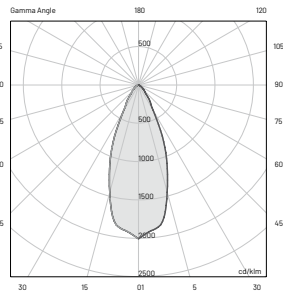

515 lm (715 lm***)

64 lm/W

3

25° x 60° B10°

> 90

L80-B15 > 60.000 h Ta 40°C

IP67

IK10

E (FC)

H (ft)	fc (3000K)	Ø (ft)
3.28'	181.3	1.67'
6.56'	45.3	3.48'
9.84'	20.2	5.09'
13.12'	11.3	6.66'
16.40'	7.2	8.30'

E (FC)

H (ft)	fc (3000K)	Ø (ft)
3.28'	151.1	1.67'
6.56'	37.8	3.44'
9.84'	16.8	5.33'
13.12'	9.5	6.73'
16.40'	6.0	8.30'