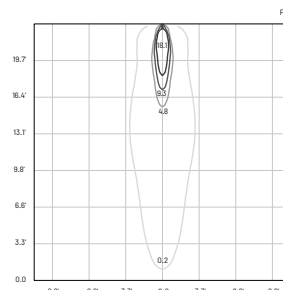

L80-B15 > 60.000 h Ta 40°C

IP67

IK 0

E (FC)

H (ft)	fc (3000K)	Ø (ft)
3.28'	181.3	1.67'
6.56'	45.3	3.48'
9.84'	20.2	5.09'
13.12'	11.3	6.66'
16.40'	7.2	8.30'

E (LUX)

H (ft)	fc (3000K)	Ø (ft)
3.28'	151.1	1.67'
6.56'	37.8	3.44'
9.84'	16.8	5.09'
13.12'	9.5	6.73'
16.40'	6.0	8.30'