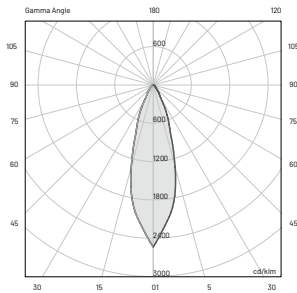

515 lm (715 lm***)

64 lm/W

3

25° x 60° B10°

> 90

L80-B15 > 60.000 h Ta 40°C

IP67

IK10

E (FC)

H (ft)	fc (3000K)	Ø (ft)
3.28'	181.3	1.67'
6.56'	45.3	3.48'
9.84'	20.2	5.09'
13.12'	11.3	6.66'
16.40'	7.2	8.30'

E (FC)

H (ft)	fc (3000K)	Ø (ft)
3.28'	151.1	1.67'
6.56'	37.8	3.44'
9.84'	16.8	5.33'
13.12'	9.5	6.73'
16.40'	6.0	8.30'