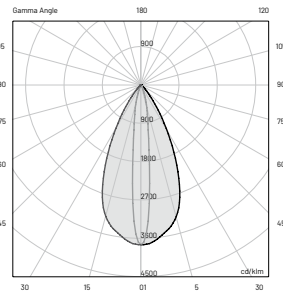

515 lm (715 lm***)

64 lm/W

3

25° x 60° B10°

> 90

L80-B15 > 60.000 h Ta 40°C

IP67

IK10

E (FC)

H (ft)	fc (3000K)	Ø (ft)
3.28'	181.3	1.67'
6.56'	45.3	3.48'
9.84'	20.2	5.09'
13.12'	11.3	6.66'
16.40'	7.2	8.30'

E (FC)

H (ft)	fc (3000K)	Ø (ft)
3.28'	151.1	1.67'
6.56'	37.8	3.44'
9.84'	16.8	5.33'
13.12'	9.5	6.73'
16.40'	6.0	8.30'