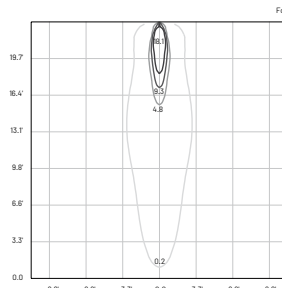

515 lm (715 lm***)

64 lm/W

3

25° x 60° B10°

> 90

L80-B15 > 60.000 h Ta 40°C

IP67

IK10

E (FC)

H (ft)	fc (3000K)	Ø (ft)
3.28'	181.3	1.67'
6.56'	45.3	3.48'
9.84'	20.2	5.09'
13.12'	11.3	6.66'
16.40'	7.2	8.30'

E (FC)

H (ft)	fc (3000K)	Ø (ft)
3.28'	151.1	1.67'
6.56'	37.8	3.44'
9.84'	16.8	5.33'
13.12'	9.5	6.73'
16.40'	6.0	8.30'