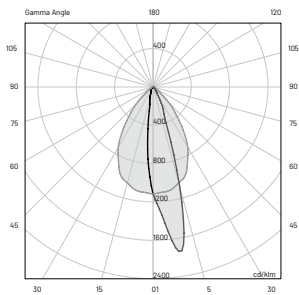

120VAC, 50-60Hz

On/Off (other controls on request*)

3000K (other colors on request**)

515 lm (715 lm***)

64 lm/W

3

25° x 60° B10°

> 90

L80-B15 > 60.000 h Ta 40°C

IP67

IK 0

E (FC)

H (ft)	fc (3000K)	Ø (ft)
3.28'	181.3	1.67'
6.56'	45.3	3.48'
9.84'	20.2	5.09'
13.12'	11.3	6.66'
16.40'	7.2	8.30'

E (LUX)

H (ft)	fc (3000K)	Ø (ft)
3.28'	151.1	1.67'
6.56'	37.8	3.44'
9.84'	16.8	5.09'
13.12'	9.5	6.73'
16.40'	6.0	8.30'