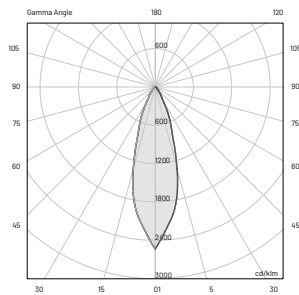

L80-B15 > 60.000 h Ta 40°C

IP67

IK 0

E (FC)

H (ft)	fc (3000K)	Ø (ft)
3.28'	181.3	1.67'
6.56'	45.3	3.48'
9.84'	20.2	5.09'
13.12'	11.3	6.66'
16.40'	7.2	8.30'

E (LUX)

H (ft)	fc (3000K)	Ø (ft)
3.28'	151.1	1.67'
6.56'	37.8	3.44'
9.84'	16.8	5.09'
13.12'	9.5	6.73'
16.40'	6.0	8.30'