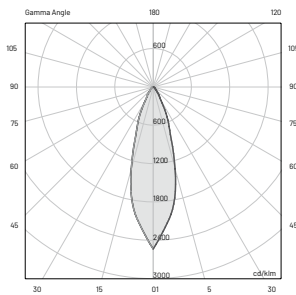

120VAC, 50-60Hz

On/Off (other controls on request*)

3000K (other colors on request**)

515 lm (715 lm***)

64 lm/W

3

25° x 60° B10°

> 90

L80-B15 > 60.000 h Ta 40°C

IP67

IK 0

E (FC)

H (ft)	fc (3000K)	Ø (ft)
3.28'	181.3	1.67'
6.56'	45.3	3.48'
9.84'	20.2	5.09'
13.12'	11.3	6.66'
16.40'	7.2	8.30'

E (LUX)

H (ft)	fc (3000K)	Ø (ft)
3.28'	151.1	1.67'
6.56'	37.8	3.44'
9.84'	16.8	5.09'
13.12'	9.5	6.73'
16.40'	6.0	8.30'