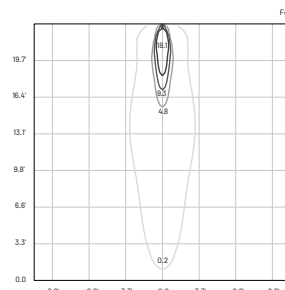

L80-B15 > 60.000 h Ta 40°C

IP67

IK 0

E (FC)

H (ft)	fc (3000K)	Ø (ft)
3.28'	181.3	1.67'
6.56'	45.3	3.48'
9.84'	20.2	5.09'
13.12'	11.3	6.66'
16.40'	7.2	8.30'

E (LUX)

H (ft)	fc (3000K)	Ø (ft)
3.28'	151.1	1.67'
6.56'	37.8	3.44'
9.84'	16.8	5.09'
13.12'	9.5	6.73'
16.40'	6.0	8.30'