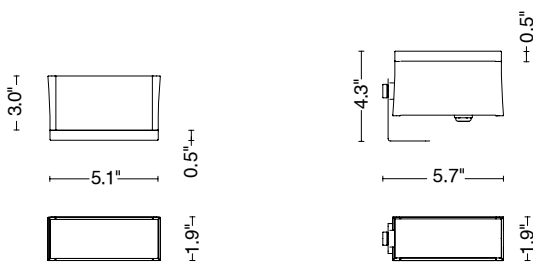

SPOT

- * **Control available on request**
DALI - 0/10V - DMX - TRIAC
- ** **Light color available on request**
2200K • 2700K • RGBW
- *** Source flux

E (FC)

H (ft)	fc (3000K)	Ø (ft)
3.28'	268.4	1.21'
6.56'	67.1	2.46'
9.84'	29.8	3.67'
13.12'	16.8	4.89'
16.40'	10.8	6.10'