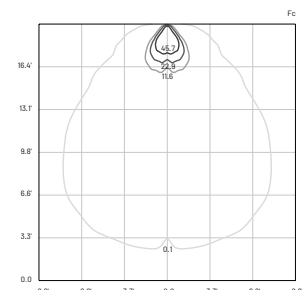

L80-B15 > 60.000 h Ta 40°C

IP67

IK 0

E (FC)

H (ft)	fc (3000K)	Ø (ft)
3.28'	181.3	1.67'
6.56'	45.3	3.48'
9.84'	20.2	5.09'
13.12'	11.3	6.66'
16.40'	7.2	8.30'

E (LUX)

H (ft)	fc (3000K)	Ø (ft)
3.28'	151.1	1.67'
6.56'	37.8	3.44'
9.84'	16.8	5.09'
13.12'	9.5	6.73'
16.40'	6.0	8.30'