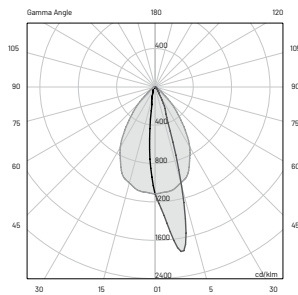

120VAC, 50-60Hz

On/Off (other controls on request*)

3000K (other colors on request**)

515 lm (715 lm***)

64 lm/W

3

25° x 60° B10°

> 90

L80-B15 > 60.000 h Ta 40°C

IP67

IK 0

E (FC)

H (ft)	fc (3000K)	Ø (ft)
3.28'	181.3	1.67'
6.56'	45.3	3.48'
9.84'	20.2	5.09'
13.12'	11.3	6.66'
16.40'	7.2	8.30'

E (LUX)

H (ft)	fc (3000K)	Ø (ft)
3.28'	151.1	1.67'
6.56'	37.8	3.44'
9.84'	16.8	5.09'
13.12'	9.5	6.73'
16.40'	6.0	8.30'