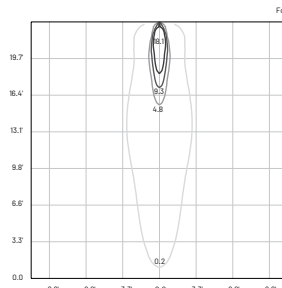

515 lm (715 lm***)

64 lm/W

3

25° x 60° B10°

> 90

L80-B15 > 60.000 h Ta 40°C

IP67

IK10

E (FC)

H (ft)	fc (3000K)	Ø (ft)
3.28'	181.3	1.67'
6.56'	45.3	3.48'
9.84'	20.2	5.09'
13.12'	11.3	6.66'
16.40'	7.2	8.30'

E (FC)

H (ft)	fc (3000K)	Ø (ft)
3.28'	151.1	1.67'
6.56'	37.8	3.44'
9.84'	16.8	8.33'
13.12'	9.5	6.73'
16.40'	6.0	8.30'