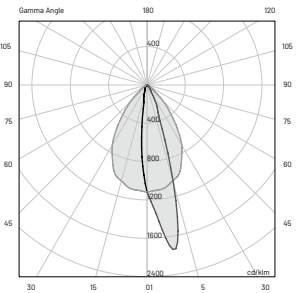

515 lm (715 lm***)

64 lm/W

3

25° x 60° B10°

> 90

L80-B15 > 60.000 h Ta 40°C

IP67

IK10

E (FC)

H (ft)	fc (3000K)	Ø (ft)
3.28'	181.3	1.67'
6.56'	45.3	3.48'
9.84'	20.2	5.09'
13.12'	11.3	6.66'
16.40'	7.2	8.30'

E (FC)

H (ft)	fc (3000K)	Ø (ft)
3.28'	151.1	1.67'
6.56'	37.8	3.44'
9.84'	16.8	8.33'
13.12'	9.5	6.73'
16.40'	6.0	8.30'