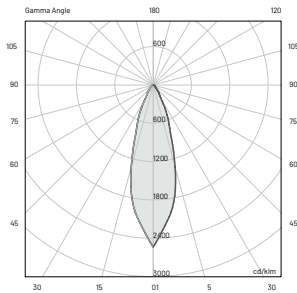

515 lm (715 lm***)

64 lm/W

3

25° x 60° B10°

> 90

L80-B15 > 60.000 h Ta 40°C

IP67

IK10

E (FC)

H (ft)	fc (3000K)	Ø (ft)
3.28'	181.3	1.67'
6.56'	45.3	3.48'
9.84'	20.2	5.09'
13.12'	11.3	6.66'
16.40'	7.2	8.30'

E (FC)

H (ft)	fc (3000K)	Ø (ft)
3.28'	151.1	1.67'
6.56'	37.8	3.44'
9.84'	16.8	8.33'
13.12'	9.5	6.73'
16.40'	6.0	8.30'