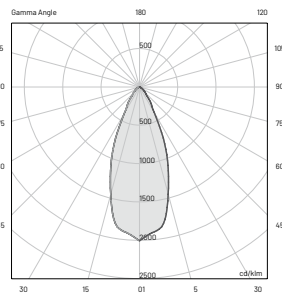

120VAC, 50-60Hz

On/Off (other controls on request*)

3000K (other colors on request**)

515 lm (715 lm***)

64 lm/W

3

25° x 60° B10°

> 90

L80-B15 > 60.000 h Ta 40°C

IP67

IK 0

E (FC)

H (ft)	fc (3000K)	Ø (ft)
3.28'	181.3	1.67'
6.56'	45.3	3.48'
9.84'	20.2	5.09'
13.12'	11.3	6.66'
16.40'	7.2	8.30'

E (LUX)

H (ft)	fc (3000K)	Ø (ft)
3.28'	151.1	1.67'
6.56'	37.8	3.44'
9.84'	16.8	5.09'
13.12'	9.5	6.73'
16.40'	6.0	8.30'