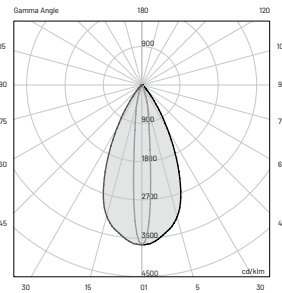

515 lm (715 lm***)

64 lm/W

3

25° x 60° B10°

> 90

L80-B15 > 60.000 h Ta 40°C

IP67

IK10

E (FC)

H (ft)	fc (3000K)	Ø (ft)
3.28'	181.3	1.67'
6.56'	45.3	3.48'
9.84'	20.2	5.09'
13.12'	11.3	6.66'
16.40'	7.2	8.30'

E (FC)

H (ft)	fc (3000K)	Ø (ft)
3.28'	151.1	1.67'
6.56'	37.8	3.44'
9.84'	16.8	8.33'
13.12'	9.5	6.73'
16.40'	6.0	8.30'