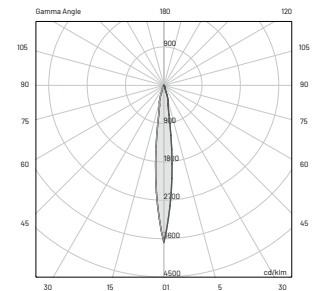

Source lamp	<u>LED 5.5W</u>
Total wattage	<u>8W</u>
Voltage	<u>120-277VAC, 50-60Hz</u>
Control	<u>On/Off (other controls on request*)</u>
Light color	<u>3000K (other colors on request**)</u>
Luminous flux	<u>610 lm (715 lm***)</u>
Luminous efficacy	<u>76 lm/W</u>
McADAM steps	<u>3</u>
Beam	<u>12°</u>
CRI	<u>> 90</u>
Life time	<u>L80-B15 > 60.000 h Ta 40°C</u>
IP rating	<u>IP67</u>
IK rating	<u>IK10</u>

SPOT

- * **Control available on request**
DALI - 0/10V - DMX - TRIAC
- ** **Light color available on request**
2200K • 2700K • RGBW
- *** Source flux

E (FC)

H (ft)	fc (3000K)	Ø (ft)
3.28'	268.4	1.21'
6.56'	67.1	2.46'
9.84'	29.8	3.67'
13.12'	16.8	4.89'
16.40'	10.8	6.10'