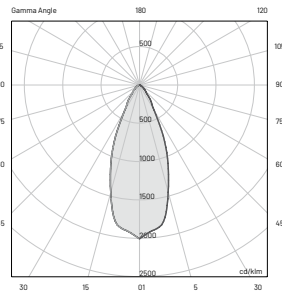

515 lm (715 lm***)

64 lm/W

3

25° x 60° B10°

> 90

L80-B15 > 60.000 h Ta 40°C

IP67

IK10

E (FC)

H (ft)	fc (3000K)	Ø (ft)
3.28'	181.3	1.67'
6.56'	45.3	3.48'
9.84'	20.2	5.09'
13.12'	11.3	6.66'
16.40'	7.2	8.30'

E (FC)

H (ft)	fc (3000K)	Ø (ft)
3.28'	151.1	1.67'
6.56'	37.8	3.44'
9.84'	16.8	8.33'
13.12'	9.5	6.73'
16.40'	6.0	8.30'