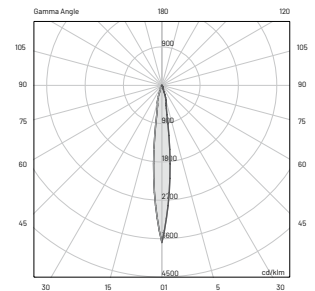

5.3"

4.3"

E (FC)

H (ft)	fc (3000 K)	Ø (ft)
3.28'	268.4	1.21'
6.56'	67.1	2.46'
9.84'	29.8	3.67'
13.12'	16.8	4.89'
16.40'	10.8	6.10'