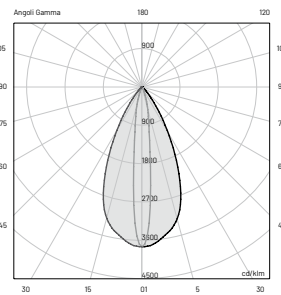

120VAC, 50-60Hz

On/Off (other controls on request*)

3000K (other colors on request**)

515 lm (715 lm***)

64 lm/W

3

25° x 60° B10°

> 90

L80-B15 > 60.000 h Ta 40°C

IP67

IK 0

E (FC)

H (ft)	fc (3000K)	Ø (ft)
3.28'	181.3	1.67'
6.56'	45.3	3.48'
9.84'	20.2	5.09'
13.12'	11.3	6.66'
16.40'	7.2	8.30'

E (LUX)

H (ft)	fc (3000K)	Ø (ft)
3.28'	151.1	1.67'
6.56'	37.8	3.44'
9.84'	16.8	5.09'
13.12'	9.5	6.73'
16.40'	6.0	8.30'