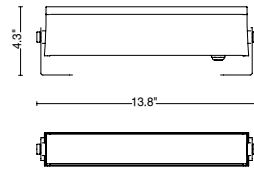

Projector version