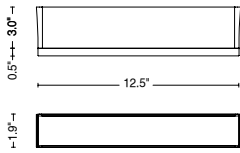

FIXTURE DIMENSIONS

Ceiling version