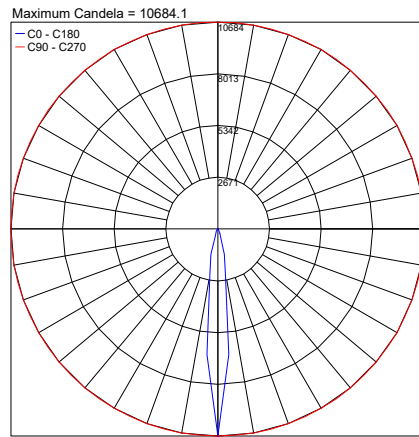

PHOTOMETRIC DATA

Note: All photometric data is 3000K

12°