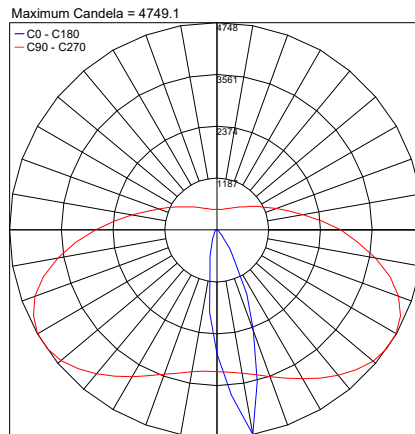

25°x60° 10°