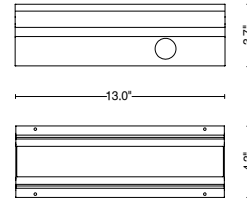

SURFACE MOUNTED

PROJECTOR / FLOODLIGHT

RECESSED

Fixture Dimensions and Installation Options - see page 2

TECHNICAL DATA

Wattage	24W
Power Supply	Integral 120-277VAC
Dimming	On/Off (0-10V on request)
Construction	Body: Extruded Aluminum Lens: Extra Clear Glass Diffuser
CCT	2700K, 3000K (2200K, RGBW on request)
CRI	>90
Delivered Lumens	1741 lm (12°) 1783 lm (30°) 1657 lm (45°) 1896 lm (25°x 60°) 1718 lm (25° x 60° β10°)
Efficacy	96.7 lm/W (12°) 99.1 lm/W (30°) 92.1 lm/W (45°) 105.3 lm/W (25°x 60°) 95.4 lm/W (25° x 60° β10°)
Optics	12°, 30°, 45°, 25°x60°, 25°x60° β10°
Finishes	5 Standard, See Below
Fixture Dimensions	12.5" l x 3.0" h x 1.9" w (surface mount version) 13.8" l x 4.3" h x 1.9" w (projector version) 13.0" l x 3.7" h x 4.3" w (recessed version)
Lumen Maintenance	L80, B15 >60,000hrs (Ta 40°C)
Color Consistency	3-Step MacAdam
IP Rating	IP67
Impact Resistance	IK10

Job Name/Date:

Fixture Type Designation:

FIXTURE DIMENSIONS

Ceiling version

Projector version

Recessed version

recessed installation

flush installation