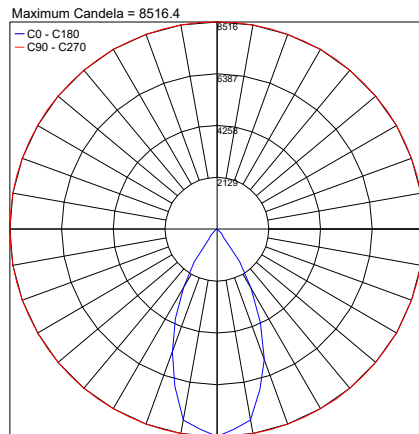

PHOTOMETRIC DATA

Note: All photometric data is 3000K

12°

30°

25°x60°

25°x60° 10°

Job Name/Date:

Fixture Type Designation: