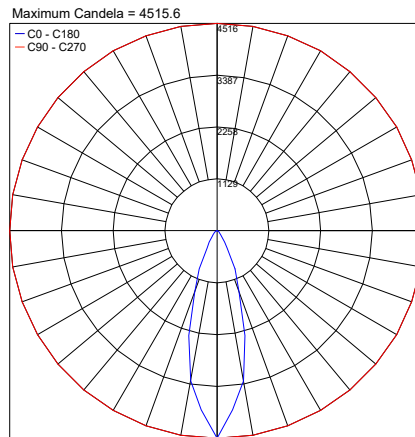

PHOTOMETRIC DATA

Note: All photometric data is 3000K

12°

30°

25°x60°

25°x60° 10°

Job Name/Date:

Fixture Type Designation: