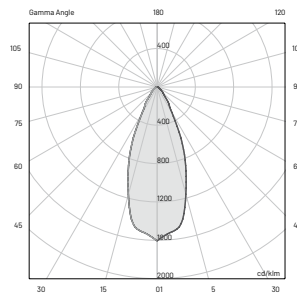

MEDIUM

LED 18W
24W
120-277VAC, 50-60Hz
On/Off (other controls on request*)
3000K (other colors on request**)
1783 lm (2200 lm***)
74 lm/W
3
30°
> 90
L80-B15 > 60.000 h Ta 40°C
IP67
IK10

FLOOD

LED 18W
24W
120-277VAC, 50-60Hz
On/Off (other controls on request*)
3000K (other colors on request**)
1657 lm (2200 lm***)
69 lm/W
3
45°
> 90
L80-B15 > 60.000 h Ta 40°C
IP67
IK10

ELLIPTIC

LED 18W
24W
120-277VAC, 50-60Hz
On/Off (other controls on request*)
3000K (other colors on request**)
1896 lm (2200 lm***)
79 lm/W
3
25° x 60°
> 90
L80-B15 > 60.000 h Ta 40°C
IP67
IK10

GRAZING

LED 18W
24W
120-277VAC, 50-60Hz
On/Off (other controls on request*)
3000 K (other colors on request**)
1718 lm (2200 lm***)
72 lm/W
3
25° x 60° B10°
> 90
L80-B15 > 60.000 h Ta 40°C
IP67
IK10