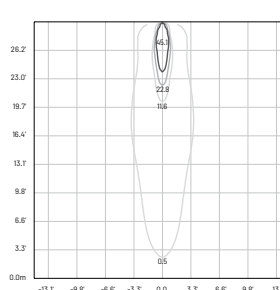

IP67

IK10

E (FC)

H (ft)	lux (3000K)	Ø (ft)
3.28'	419.6	1.80'
6.56'	104.9	3.64'
9.84'	46.5	5.45'
13.12'	26.2	7.28'
16.40'	16.8	9.09'

E (FC)

H (ft)	lux (3000K)	Ø (ft)
3.28'	246.9	2.56'
6.56'	61.7	5.12'
9.84'	27.4	7.68'
13.12'	15.4	10.20'
16.40'	9.8	12.76'