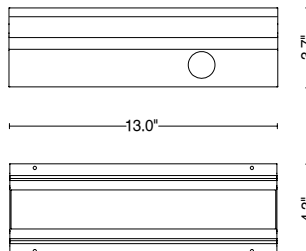

SPOT

- * **Control available on request**
DALI - 0/10V - DMX - TRIAC
- ** **Light color available on request**
2200K • 2700K • RGBW
- *** Source flux

E (FC)

H (ft)	fc (3000K)	Ø (ft)
3.28'	1656.7	0.69'
6.56'	414.2	1.38'
9.84'	184.0	2.07'
13.12'	103.6	2.76'
16.40'	66.2	3.41'