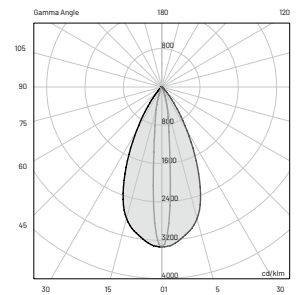

MEDIUM

LED 18W
24W
120-277VAC, 50-60Hz
On/Off (other controls on request*)
3000K (other colors on request**)
1783 lm (2200 lm***)
74 lm/W
3
30°
> 90
L80-B15 > 60.000 h Ta 40°C
IP67
IK10

FLOOD

LED 18W
24W
120-277VAC, 50-60Hz
On/Off (other controls on request*)
3000K (other colors on request**)
1657 lm (2200 lm***)
69 lm/W
3
45°
> 90
L80-B15 > 60.000 h Ta 40°C
IP67
IK10

ELLIPTIC

LED 18W
24W
120-277VAC, 50-60Hz
On/Off (other controls on request*)
3000K (other colors on request**)
1896 lm (2200 lm***)
79 lm/W
3
25° x 60°
> 90
L80-B15 > 60.000 h Ta 40°C
IP67
IK10

GRAZING

LED 18W
24W
120-277VAC, 50-60Hz
On/Off (other controls on request*)
3000 K (other colors on request**)
1718 lm (2200 lm***)
72 lm/W
3
25° x 60° B10°
> 90
L80-B15 > 60.000 h Ta 40°C
IP67
IK10