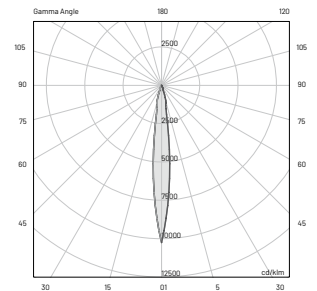

eye_1 300

CEILING RECESSED

Wattage 18W

Voltage 120-277VAC

TECHNICAL SPECIFICATIONS

Source lamp	<u>LED 18W</u>
Total wattage	<u>24W</u>
Voltage	<u>120-277VAC, 50-60Hz</u>
Control	<u>On/Off (other controls on request*)</u>
Light color	<u>3000K (other colors on request**)</u>
Luminous flux	<u>1741 lm (2200 lm***)</u>
Luminous efficacy	<u>73 lm/W</u>
McADAM steps	<u>3</u>
Beam	<u>12°</u>
CRI	<u>> 90</u>
Life time	<u>L80-B15 > 60.000 h Ta 40°C</u>
IP rating	<u>IP67</u>
IK rating	<u>IK10</u>

SPOT

- * **Control available on request**
DALI - 0/10V - DMX - TRIAC
- ** **Light color available on request**
2200K • 2700K • RGBW
- *** Source flux

E (FC)

H (ft)	fc (3000K)	Ø (ft)
3.28'	1656.7	0.69'
6.56'	414.2	1.38'
9.84'	184.0	2.07'
13.12'	103.6	2.76'
16.40'	66.2	3.41'