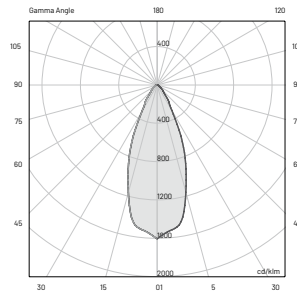

On/Off (other controls on request*)

3000K (other colors on request**)

1718 lm (2200 lm***)

72 lm/W

3

25° x 60° B10°

> 90

L80-B15 > 60.000 h Ta 40°C

IP67

IK10

E (FC)

H (ft)	lux (3000K)	Ø (ft)
3.28'	419.6	1.80'
6.56'	104.9	3.64'
9.84'	46.5	5.45'
13.12'	26.2	7.28'
16.40'	16.8	9.09'

E (FC)

H (ft)	lux (3000K)	Ø (ft)
3.28'	246.9	2.56'
6.56'	61.7	5.12'
9.84'	27.4	7.68'
13.12'	15.4	10.20'
16.40'	9.8	12.76'