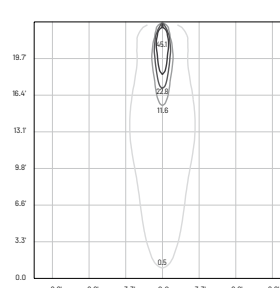

SPOT

- * **Control available on request**
DALI - 0/10V - DMX - TRIAC
- ** **Light color available on request**
2200K • 2700K • RGBW
- *** Source flux

E (FC)

H (ft)	fc (3000K)	Ø (ft)
3.28'	1656.7	0.69'
6.56'	414.2	1.38'
9.84'	184.0	2.07'
13.12'	103.6	2.76'
16.40'	66.2	3.41'

GRAZING

LED 18W
24W
120-277VAC, 50-60Hz
On/Off (other controls on request*)
3000 K (other colors on request**)
1718 lm (2200 lm***)
72 lm/W
3
25° x 60° B10°
> 90
L80-B15 > 60.000 h Ta 40°C
IP67
IK10

E (FC)

H (ft)	fc (3000K)	Ø (ft)
3.28'	419.6	1.80'
6.56'	104.9	3.64'
9.84'	46.5	5.45'
13.12'	26.2	7.28'
16.40'	16.8	9.09'

E (FC)

H (ft)	fc (3000K)	Ø (ft)
3.28'	22.9	2.56'
6.56'	5.7	5.12'
9.84'	2.6	7.68'
13.12'	1.4	10.20'
16.40'	0.9	12.76'