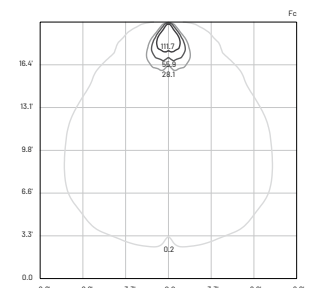

E (FC)

H (ft)	fc (3000K)	Ø (ft)
3.28'	22.9	2.56'
6.56'	5.7	5.12'
9.84'	2.6	7.68'
13.12'	1.4	10.20'
16.40'	0.9	12.76'