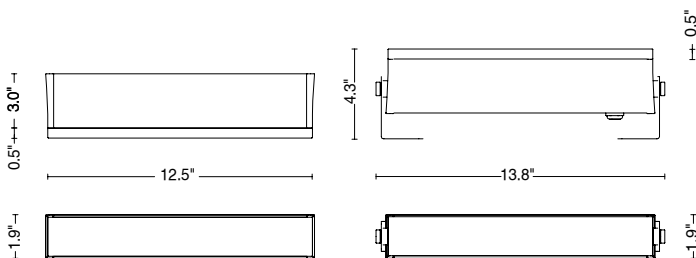

E (FC)

H (ft)	fc (3000 K)	Ø (ft)
3.28'	1656.7	0.69'
6.56'	414.2	1.38'
9.84'	184.0	2.07'
13.12'	103.6	2.76'
16.40'	66.2	3.41'

MEDIUM

LED 18W

24W

120-277VAC, 50-60Hz

On/Off (other controls on request*)

3000K (other colors on request**)