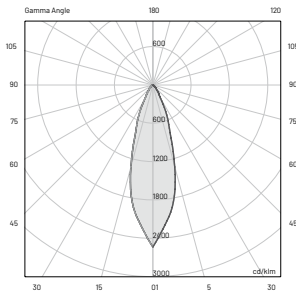

On/Off (other controls on request*)

3000K (other colors on request**)

1718 lm (2200 lm***)

72 lm/W

3

25° x 60° B10°

> 90

L80-B15 > 60.000 h Ta 40°C

IP67

IK10

E (FC)

H (ft)	lux (3000K)	Ø (ft)
3.28'	419.6	1.80'
6.56'	104.9	3.64'
9.84'	46.5	5.45'
13.12'	26.2	7.28'
16.40'	16.8	9.09'

E (FC)

H (ft)	lux (3000K)	Ø (ft)
3.28'	246.9	2.56'
6.56'	61.7	5.12'
9.84'	27.4	7.68'
13.12'	15.4	10.20'
16.40'	9.8	12.76'