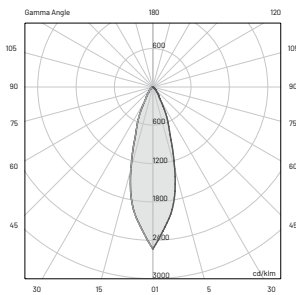

MEDIUM

LED 18W
24W
120-277VAC, 50-60Hz
On/Off (other controls on request*)
3000K (other colors on request**)
1783 lm (2200 lm***)
74 lm/W
3
30°
> 90
L80-B15 > 60.000 h Ta 40°C
IP67
IK10

FLOOD

LED 18W
24W
120-277VAC, 50-60Hz
On/Off (other controls on request*)
3000K (other colors on request**)
1657 lm (2200 lm***)
69 lm/W
3
45°
> 90
L80-B15 > 60.000 h Ta 40°C
IP67
IK10

ELLIPTIC

LED 18W
24W
120-277VAC, 50-60Hz
On/Off (other controls on request*)
3000K (other colors on request**)
1896 lm (2200 lm***)
79 lm/W
3
25° x 60°
> 90
L80-B15 > 60.000 h Ta 40°C
IP67
IK10

GRAZING

LED 18W
24W
120-277VAC, 50-60Hz
On/Off (other controls on request*)
3000 K (other colors on request**)
1718 lm (2200 lm***)
72 lm/W
3
25° x 60° B10°
> 90
L80-B15 > 60.000 h Ta 40°C
IP67
IK10