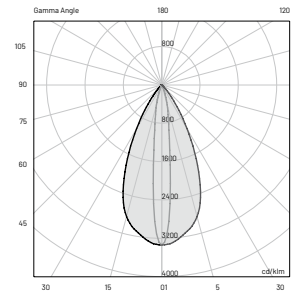

On/Off (other controls on request*)

3000K (other colors on request**)

1718 lm (2200 lm***)

72 lm/W

3

25° x 60° B10°

> 90

L80-B15 > 60.000 h Ta 40°C

IP67

IK10

E (FC)

H (ft)	lux (3000K)	Ø (ft)
3.28'	419.6	1.80'
6.56'	104.9	3.64'
9.84'	46.5	5.45'
13.12'	26.2	7.28'
16.40'	16.8	9.09'

E (FC)

H (ft)	lux (3000K)	Ø (ft)
3.28'	246.9	2.56'
6.56'	61.7	5.12'
9.84'	27.4	7.68'
13.12'	15.4	10.20'
16.40'	9.8	12.76'