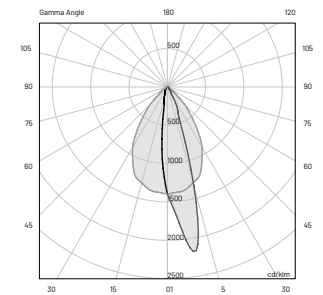

MEDIUM

LED 18W
24W
120-277VAC, 50-60Hz
On/Off (other controls on request*)
3000K (other colors on request**)
1783 lm (2200 lm***)
74 lm/W
3
30°
> 90
L80-B15 > 60.000 h Ta 40°C
IP67
IK10

FLOOD

LED 18W
24W
120-277VAC, 50-60Hz
On/Off (other controls on request*)
3000K (other colors on request**)
1657 lm (2200 lm***)
69 lm/W
3
45°
> 90
L80-B15 > 60.000 h Ta 40°C
IP67
IK10

ELLIPTIC

LED 18W
24W
120-277VAC, 50-60Hz
On/Off (other controls on request*)
3000K (other colors on request**)
1896 lm (2200 lm***)
79 lm/W
3
25° x 60°
> 90
L80-B15 > 60.000 h Ta 40°C
IP67
IK10

GRAZING

LED 18W
24W
120-277VAC, 50-60Hz
On/Off (other controls on request*)
3000 K (other colors on request**)
1718 lm (2200 lm***)
72 lm/W
3
25° x 60° B10°
> 90
L80-B15 > 60.000 h Ta 40°C
IP67
IK10