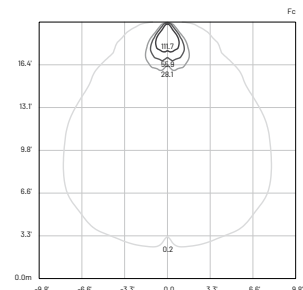

IP67

IK10

E (FC)

H (ft)	lux (3000K)	Ø (ft)
3.28'	419.6	1.80'
6.56'	104.9	3.64'
9.84'	46.5	5.45'
13.12'	26.2	7.28'
16.40'	16.8	9.09'

E (FC)

H (ft)	lux (3000K)	Ø (ft)
3.28'	246.9	2.56'
6.56'	61.7	5.12'
9.84'	27.4	7.68'
13.12'	15.4	10.20'
16.40'	9.8	12.76'