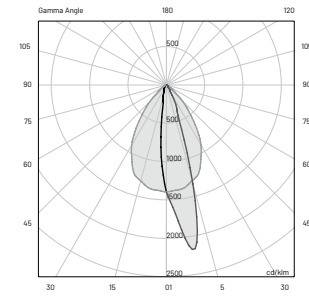

On/Off (other controls on request*)

3000K (other colors on request**)

1718 lm (2200 lm***)

72 lm/W

3

25° x 60° B10°

> 90

L80-B15 > 60.000 h Ta 40°C

IP67

IK10

E (FC)

H (ft)	lux (3000K)	Ø (ft)
3.28'	419.6	1.80'
6.56'	104.9	3.64'
9.84'	46.5	5.45'
13.12'	26.2	7.28'
16.40'	16.8	9.09'

E (FC)

H (ft)	lux (3000K)	Ø (ft)
3.28'	246.9	2.56'
6.56'	61.7	5.12'
9.84'	27.4	7.68'
13.12'	15.4	10.20'
16.40'	9.8	12.76'