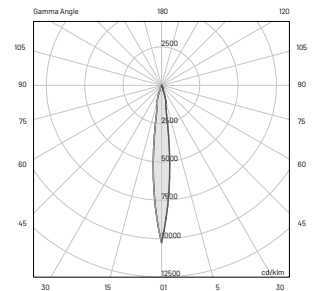

SPOT

- * **Control available on request**
DALI - 0/10V - DMX - TRIAC
- ** **Light color available on request**
2200K • 2700K • RGBW
- *** Source flux

E (FC)

H (ft)	fc (3000K)	Ø (ft)
3.28'	1656.7	0.69'
6.56'	414.2	1.38'
9.84'	184.0	2.07'
13.12'	103.6	2.76'
16.40'	66.2	3.41'