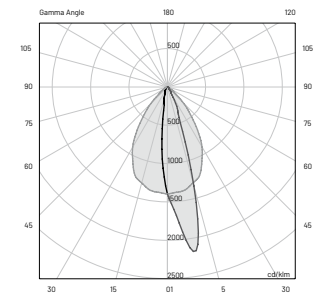

120-277VAC, 50-60Hz

On/Off (other controls on request*)

3000 K (other colors on request**)

1718 lm (2200 lm***)

72 lm/W

3

25° x 60° B10°

> 90

L80-B15 > 60.000 h Ta 40°C

IP67

IK10

E (FC)

H (ft)	fc (3000K)	Ø (ft)
3.28'	419.6	1.80'
6.56'	104.9	3.64'
9.84'	46.5	5.45'
13.12'	26.2	7.28'
16.40'	16.8	9.09'

E (FC)

H (ft)	fc (3000K)	Ø (ft)
3.28'	22.9	2.56'
6.56'	5.7	5.12'
9.84'	2.6	7.68'
13.12'	1.4	10.20'
16.40'	0.9	12.76'