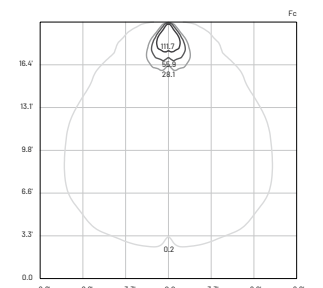

L80-B15 > 60.000 h Ta 40°C

IP67

IK10

E (FC)

H (ft)	fc (3000K)	Ø (ft)
3.28'	419.6	1.80'
6.56'	104.9	3.64'
9.84'	46.5	5.45'
13.12'	26.2	7.28'
16.40'	16.8	9.09'

E (FC)

H (ft)	fc (3000K)	Ø (ft)
3.28'	22.9	2.56'
6.56'	5.7	5.12'
9.84'	2.6	7.68'
13.12'	1.4	10.20'
16.40'	0.9	12.76'