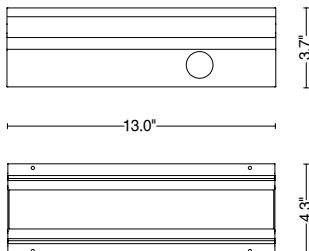

SPOT

- * **Control available on request**
DALI - 0/10V - DMX - TRIAC
- ** **Light color available on request**
2200K • 2700K • RGBW
- *** Source flux

E (FC)

H (ft)	fc (3000K)	Ø (ft)
3.28'	1656.7	0.69'
6.56'	414.2	1.38'
9.84'	184.0	2.07'
13.12'	103.6	2.76'
16.40'	66.2	3.41'