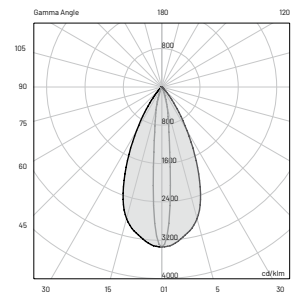

120-277VAC, 50-60Hz

On/Off (other controls on request*)

3000 K (other colors on request**)

1718 lm (2200 lm***)

72 lm/W

3

25° x 60° B10°

> 90

L80-B15 > 60.000 h Ta 40°C

IP67

IK10

E (FC)

H (ft)	fc (3000K)	Ø (ft)
3.28'	419.6	1.80'
6.56'	104.9	3.64'
9.84'	46.5	5.45'
13.12'	26.2	7.28'
16.40'	16.8	9.09'

E (FC)

H (ft)	fc (3000K)	Ø (ft)
3.28'	22.9	2.56'
6.56'	5.7	5.12'
9.84'	2.6	7.68'
13.12'	1.4	10.20'
16.40'	0.9	12.76'