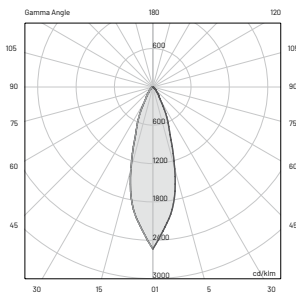

120-277VAC, 50-60Hz

On/Off (other controls on request*)

3000 K (other colors on request**)

1718 lm (2200 lm***)

72 lm/W

3

25° x 60° B10°

> 90

L80-B15 > 60.000 h Ta 40°C

IP67

IK10

E (FC)

H (ft)	fc (3000K)	Ø (ft)
3.28'	419.6	1.80'
6.56'	104.9	3.64'
9.84'	46.5	5.45'
13.12'	26.2	7.28'
16.40'	16.8	9.09'

E (FC)

H (ft)	fc (3000K)	Ø (ft)
3.28'	22.9	2.56'
6.56'	5.7	5.12'
9.84'	2.6	7.68'
13.12'	1.4	10.20'
16.40'	0.9	12.76'