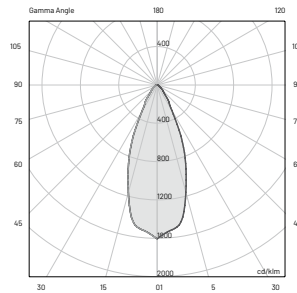

1718 lm (2200 lm***)

72 lm/W

3

25° x 60° B10°

> 90

L80-B15 > 60.000 h Ta 40°C

IP67

IK10

E (FC)

H (ft)	lux (3000K)	Ø (ft)
3.28'	419.6	1.80'
6.56'	104.9	3.64'
9.84'	46.5	5.45'
13.12'	26.2	7.28'
16.40'	16.8	9.09'

E (FC)

H (ft)	lux (3000K)	Ø (ft)
3.28'	246.9	2.56'
6.56'	61.7	5.12'
9.84'	27.4	7.68'
13.12'	15.4	10.20'
16.40'	9.8	12.76'