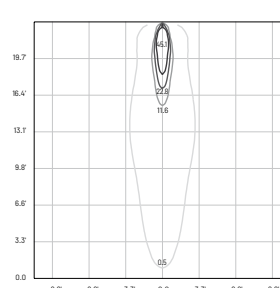

L80-B15 > 60.000 h Ta 40°C

IP67

IK10

E (FC)

H (ft)	fc (3000K)	Ø (ft)
3.28'	419.6	1.80'
6.56'	104.9	3.64'
9.84'	46.5	5.45'
13.12'	26.2	7.28'
16.40'	16.8	9.09'

E (FC)

H (ft)	fc (3000K)	Ø (ft)
3.28'	22.9	2.56'
6.56'	5.7	5.12'
9.84'	2.6	7.68'
13.12'	1.4	10.20'
16.40'	0.9	12.76'