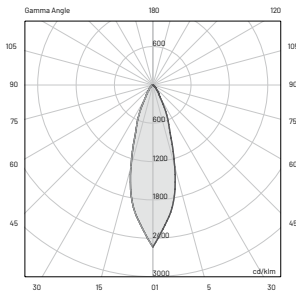

1718 lm (2200 lm***)

72 lm/W

3

25° x 60° B10°

> 90

L80-B15 > 60.000 h Ta 40°C

IP67

IK10

E (FC)

H (ft)	lux (3000K)	Ø (ft)
3.28'	419.6	1.80'
6.56'	104.9	3.64'
9.84'	46.5	5.45'
13.12'	26.2	7.28'
16.40'	16.8	9.09'

E (FC)

H (ft)	lux (3000K)	Ø (ft)
3.28'	246.9	2.56'
6.56'	61.7	5.12'
9.84'	27.4	7.68'
13.12'	15.4	10.20'
16.40'	9.8	12.76'