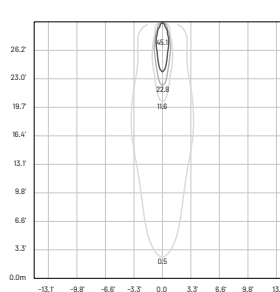

1718 lm (2200 lm***)

72 lm/W

3

25° x 60° B10°

> 90

L80-B15 > 60.000 h Ta 40°C

IP67

IK10

E (FC)

H (ft)	lux (3000K)	Ø (ft)
3.28'	419.6	1.80'
6.56'	104.9	3.64'
9.84'	46.5	5.45'
13.12'	26.2	7.28'
16.40'	16.8	9.09'

E (FC)

H (ft)	lux (3000K)	Ø (ft)
3.28'	246.9	2.56'
6.56'	61.7	5.12'
9.84'	27.4	7.68'
13.12'	15.4	10.20'
16.40'	9.8	12.76'