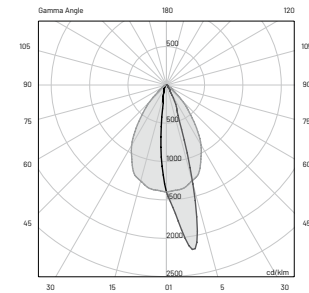

1718 lm (2200 lm***)

72 lm/W

3

25° x 60° B10°

> 90

L80-B15 > 60.000 h Ta 40°C

IP67

IK10

E (FC)

H (ft)	lux (3000K)	Ø (ft)
3.28'	419.6	1.80'
6.56'	104.9	3.64'
9.84'	46.5	5.45'
13.12'	26.2	7.28'
16.40'	16.8	9.09'

E (FC)

H (ft)	lux (3000K)	Ø (ft)
3.28'	246.9	2.56'
6.56'	61.7	5.12'
9.84'	27.4	7.68'
13.12'	15.4	10.20'
16.40'	9.8	12.76'