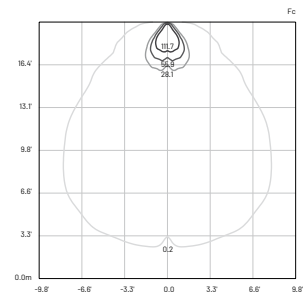

1718 lm (2200 lm***)

72 lm/W

3

25° x 60° B10°

> 90

L80-B15 > 60.000 h Ta 40°C

IP67

IK10

E (FC)

H (ft)	lux (3000K)	Ø (ft)
3.28'	419.6	1.80'
6.56'	104.9	3.64'
9.84'	46.5	5.45'
13.12'	26.2	7.28'
16.40'	16.8	9.09'

E (FC)

H (ft)	lux (3000K)	Ø (ft)
3.28'	246.9	2.56'
6.56'	61.7	5.12'
9.84'	27.4	7.68'
13.12'	15.4	10.20'
16.40'	9.8	12.76'