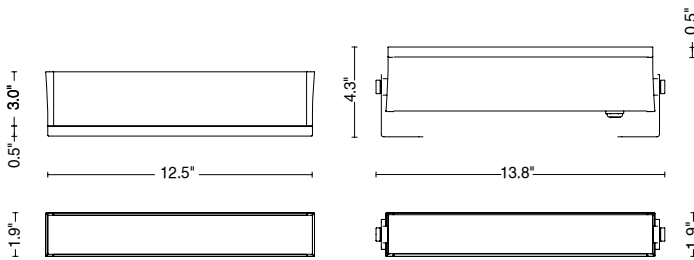

Beam

TECHNICAL SPECIFICATIONS

Source lamp	<u>LED 18W</u>
Total wattage	<u>24W</u>
Voltage	<u>120-277VAC, 50-60Hz</u>
Control	<u>On/Off (other controls on request*)</u>
Light color	<u>3000K (other colors on request**)</u>
Luminous flux	<u>1741 lm (2200 lm***)</u>
Luminous efficacy	<u>73 lm/W</u>
McADAM steps	<u>3</u>
Beam	<u>12°</u>
CRI	<u>> 90</u>
Life time	<u>L80-B15 > 60.000 h Ta 40°C</u>
IP rating	<u>IP67</u>
IK rating	<u>IK10</u>

* **Control available on request**
DALI - 0/10V - DMX - TRIAC

** **Light color available on request**
2200K • 2700K • RGBW

*** Source flux

E (FC)		
H (ft)	fc (3000 K)	Ø (ft)
3.28'	1656.7	0.69'
6.56'	414.2	1.38'
9.84'	184.0	2.07'
13.12'	103.6	2.76'
16.40'	66.2	3.41'