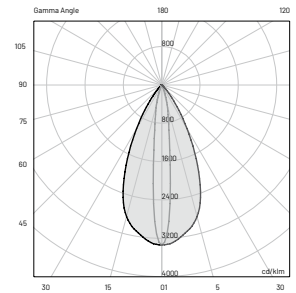

1718 lm (2200 lm***)

72 lm/W

3

25° x 60° B10°

> 90

L80-B15 > 60.000 h Ta 40°C

IP67

IK10

E (FC)

H (ft)	lux (3000K)	Ø (ft)
3.28'	419.6	1.80'
6.56'	104.9	3.64'
9.84'	46.5	5.45'
13.12'	26.2	7.28'
16.40'	16.8	9.09'

E (FC)

H (ft)	lux (3000K)	Ø (ft)
3.28'	246.9	2.56'
6.56'	61.7	5.12'
9.84'	27.4	7.68'
13.12'	15.4	10.20'
16.40'	9.8	12.76'