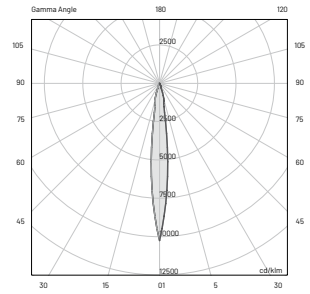

Beam

TECHNICAL SPECIFICATIONS

Source lamp	<u>LED 18W</u>
Total wattage	<u>24W</u>
Voltage	<u>120-277VAC, 50-60Hz</u>
Control	<u>On/Off (other controls on request*)</u>
Light color	<u>3000K (other colors on request**)</u>
Luminous flux	<u>1741 lm (2200 lm***)</u>
Luminous efficacy	<u>73 lm/W</u>
McADAM steps	<u>3</u>
Beam	<u>12°</u>
CRI	<u>> 90</u>
Life time	<u>L80-B15 > 60.000 h Ta 40°C</u>
IP rating	<u>IP67</u>
IK rating	<u>IK10</u>

* **Control available on request**
DALI - 0/10V - DMX - TRIAC

** **Light color available on request**
2200K • 2700K • RGBW

*** Source flux

E (FC)		
H (ft)	fc (3000 K)	Ø (ft)
3.28'	1656.7	0.69'
6.56'	414.2	1.38'
9.84'	184.0	2.07'
13.12'	103.6	2.76'
16.40'	66.2	3.41'