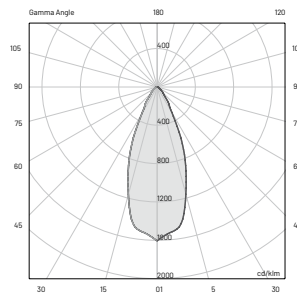

120-277VAC, 50-60Hz

On/Off (other controls on request*)

3000 K (other colors on request**)

1718 lm (2200 lm***)

72 lm/W

3

25° x 60° B10°

> 90

L80-B15 > 60.000 h Ta 40°C

IP67

IK10

E (FC)

H (ft)	fc (3000K)	Ø (ft)
3.28'	419.6	1.80'
6.56'	104.9	3.64'
9.84'	46.5	5.45'
13.12'	26.2	7.28'
16.40'	16.8	9.09'

E (FC)

H (ft)	fc (3000K)	Ø (ft)
3.28'	22.9	2.56'
6.56'	5.7	5.12'
9.84'	2.6	7.68'
13.12'	1.4	10.20'
16.40'	0.9	12.76'