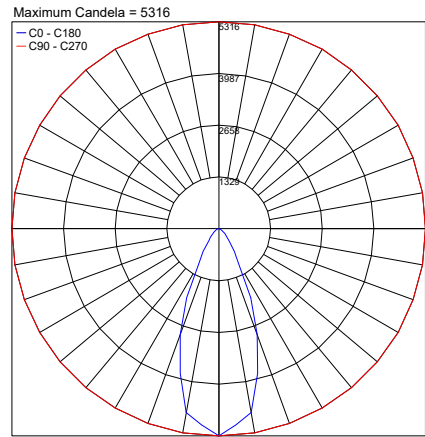

PHOTOMETRIC DATA

Note: All photometric data is 3000K

12°

30°

45°

25°x60°

25°x60° 10°

Job Name/Date:

Fixture Type Designation: