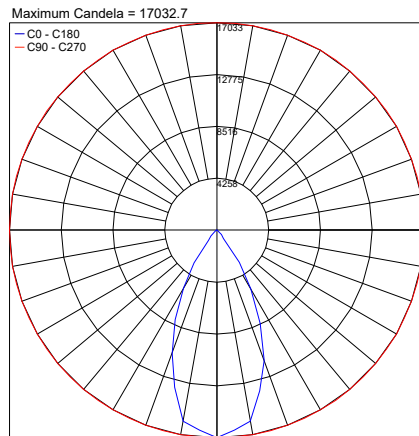

PHOTOMETRIC DATA

Note: All photometric data is 3000K

12°

30°

45°

25°x60°

25°x60° 10°

Job Name/Date:

Fixture Type Designation: