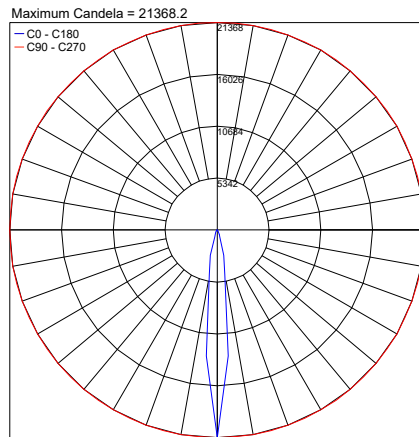

PHOTOMETRIC DATA

Note: All photometric data is 3000K

12°