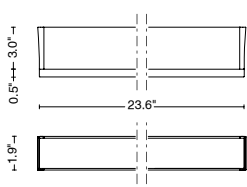

FIXTURE DIMENSIONS

Ceiling version