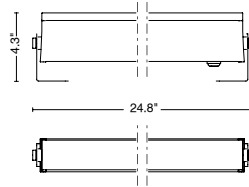

## TECHNICAL DATA

<b>Wattage</b>	36W
<b>Power Supply</b>	Integral 120-277VAC
<b>Dimming</b>	On/Off (0-10V on request)
<b>Construction</b>	Body: Extruded Aluminum Lens: Extra Clear Glass Diffuser
<b>CCT</b>	3000K (2200K, 2700K, RGBW on request)
<b>CRI</b>	>90
<b>Delivered Lumens</b>	3638 lm (12°) 3566 lm (30°) 3314 lm (45°) 3792 lm (25°x 60°) 3436 lm (25° x 60° $\beta$ 10°)
<b>Efficacy</b>	101.1 lm/W (12°) 99.1 lm/W (30°) 92.1 lm/W (45°) 105.3 lm/W (25°x 60°) 95.4 lm/W (25° x 60° $\beta$ 10°)
<b>Optics</b>	12°, 30°, 45°, 25°x60°, 25°x60° $\beta$ 10°
<b>Finishes</b>	5 Standard, See Below
<b>Fixture Dimensions</b>	23.6" l x 3.0" h x 1.9" w (surface mount version) 24.8" l x 4.3" h x 1.9" w (projector version) 24.1" l x 3.7" h x 4.3" w (recessed version)
<b>Lumen Maintenance</b>	L80, B15 >60,000hrs (Ta 40°C)
<b>Color Consistency</b>	3-Step MacAdam
<b>IP Rating</b>	IP67
<b>Impact Resistance</b>	IK10

## ORDERING INFORMATION

Example: LNEYL6POSFHBEZU.US. Accessories ordered separately.

LNEYL6			HBEZ		US
<b>Model #</b>	<b>Size</b>	<b>Optics</b>	<b>Power</b>	<b>Finish</b>	
LNEYL6	POS - Surface Mount PR1 - Projector ISO - Recessed (available in white only)	S - 12° Spot M - 30° Medium F - 45° Flood E - 25° x 60° Elliptical G - 25° x 60° $\beta$ 10° Grazing	HBEZ - Integral	G - Black H - Gray L - Graphite V - Oxide U - White	US
				<i>Recessed version only available in white finish</i>	

## FIXTURE DIMENSIONS

Ceiling version

Projector version

Recessed version

recessed installation

flush installation

protruding installation