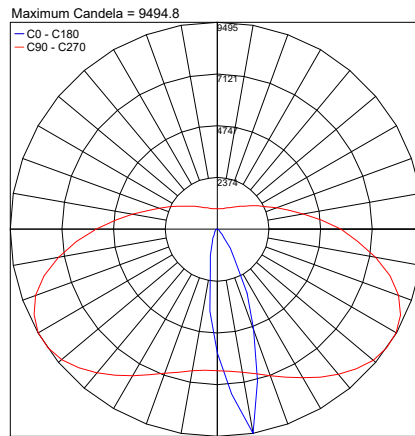

25°x60° 10°