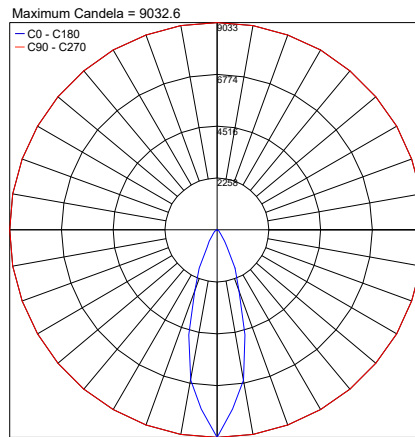

PHOTOMETRIC DATA

Note: All photometric data is 3000K

12°

30°

45°

25°x60°

25°x60° 10°

Job Name/Date:

Fixture Type Designation: