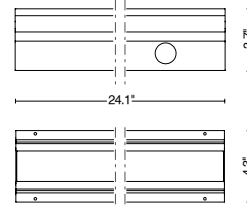

## TECHNICAL DATA

<b>Wattage</b>	36W
<b>Power Supply</b>	Integral 120-277VAC
<b>Dimming</b>	On/Off (0-10V on request)
<b>Construction</b>	Body: Extruded Aluminum Lens: Extra Clear Glass Diffuser
<b>CCT</b>	3000K (2200K, 2700K, RGBW on request)
<b>CRI</b>	>90
<b>Delivered Lumens</b>	3638 lm (12°) 3566 lm (30°) 3314 lm (45°) 3792 lm (25°x 60°) 3436 lm (25° x 60° $\beta$ 10°)
<b>Efficacy</b>	101.1 lm/W (12°) 99.1 lm/W (30°) 92.1 lm/W (45°) 105.3 lm/W (25°x 60°) 95.4 lm/W (25° x 60° $\beta$ 10°)
<b>Optics</b>	12°, 30°, 45°, 25°x60°, 25°x60° $\beta$ 10°
<b>Finishes</b>	5 Standard, See Below
<b>Fixture Dimensions</b>	23.6" l x 3.0" h x 1.9" w (surface mount version) 24.8" l x 4.3" h x 1.9" w (projector version) 24.1" l x 3.7" h x 4.3" w (recessed version)
<b>Lumen Maintenance</b>	L80, B15 >60,000hrs (Ta 40°C)
<b>Color Consistency</b>	3-Step MacAdam
<b>IP Rating</b>	IP67
<b>Impact Resistance</b>	IK10

## FIXTURE DIMENSIONS

Ceiling version

Projector version

Recessed version

recessed installation

flush installation

protruding installation