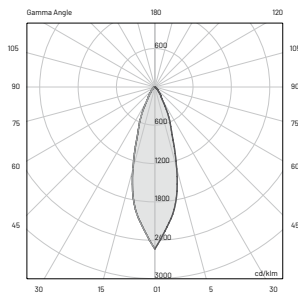

120VAC, 50-60Hz

On/Off (other controls on request*)

3000K (other colors on request**)

3436 lm (4406 lm***)

80 lm/W

3

25° x 60° B10°

> 90

L80-B15 > 60.000 h Ta 40°C

IP67

IK10

E (FC)

H (ft)	fc (3000K)	Ø (ft)
3.28'	839.2	1.80'
6.56'	209.8	3.64'
9.84'	93.3	5.45'
13.12'	52.5	7.28'
16.40'	33.4	9.09'

E (FC)

H (ft)	fc (3000K)	Ø (ft)
3.28'	246.9	2.56'
6.56'	61.7	5.12'
9.84'	27.4	7.68'
13.12'	15.4	10.20'
16.40'	9.8	12.76'