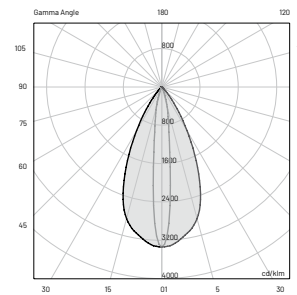

120VAC, 50-60Hz

On/Off (other controls on request*)

3000K (other colors on request**)

3436 lm (4406 lm***)

80 lm/W

3

25° x 60° B10°

> 90

L80-B15 > 60.000 h Ta 40°C

IP67

IK10

E (FC)

H (ft)	fc (3000K)	Ø (ft)
3.28'	839.2	1.80'
6.56'	209.8	3.64'
9.84'	93.3	5.45'
13.12'	52.5	7.28'
16.40'	33.4	9.09'

E (FC)

H (ft)	fc (3000K)	Ø (ft)
3.28'	246.9	2.56'
6.56'	61.7	5.12'
9.84'	27.4	7.68'
13.12'	15.4	10.20'
16.40'	9.8	12.76'