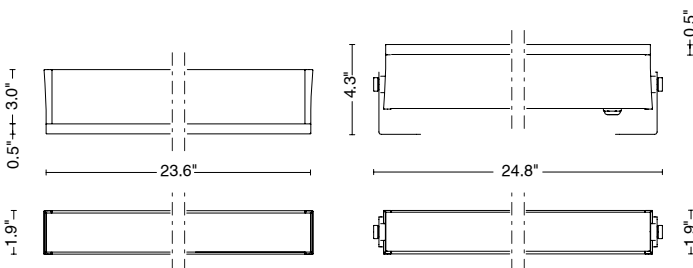

E (FC)

H (ft)	fc (3000 K)	Ø (ft)
3.28'	3313.5	0.69'
6.56'	828.4	1.38'
9.84'	368.2	2.07'
13.12'	207.1	2.76'
16.40'	132.6	3.41'