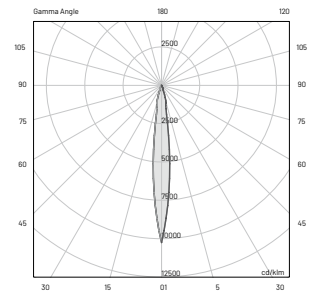

E (FC)

H (ft)	fc (3000 K)	Ø (ft)
3.28'	3313.5	0.69'
6.56'	828.4	1.38'
9.84'	368.2	2.07'
13.12'	207.1	2.76'
16.40'	132.6	3.41'