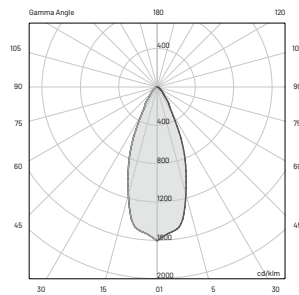

120VAC, 50-60Hz

On/Off (other controls on request*)

3000K (other colors on request**)

3436 lm (4406 lm***)

80 lm/W

3

25° x 60° B10°

> 90

L80-B15 > 60.000 h Ta 40°C

IP67

IK10

E (FC)

H (ft)	fc (3000K)	Ø (ft)
3.28'	839.2	1.80'
6.56'	209.8	3.64'
9.84'	93.3	5.45'
13.12'	52.5	7.28'
16.40'	33.4	9.09'

E (FC)

H (ft)	fc (3000K)	Ø (ft)
3.28'	246.9	2.56'
6.56'	61.7	5.12'
9.84'	27.4	7.68'
13.12'	15.4	10.20'
16.40'	9.8	12.76'