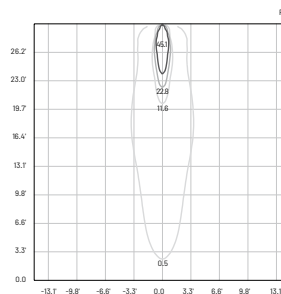

L80-B15 > 60.000 h Ta 40°C

IP67

IK10

E (FC)

H (ft)	fc (3000K)	Ø (ft)
3.28'	839.2	1.80'
6.56'	209.8	3.64'
9.84'	93.3	5.45'
13.12'	52.5	7.28'
16.40'	33.4	9.09'

E (FC)

H (ft)	fc (3000K)	Ø (ft)
3.28'	246.9	2.56'
6.56'	61.7	5.12'
9.84'	27.4	7.68'
13.12'	15.4	10.20'
16.40'	9.8	12.76'