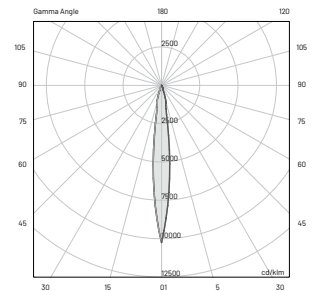

protruding installation

E (FC)

H (ft)	fc (3000K)	Ø (ft)
3.28'	3313.5	0.69'
6.56'	828.4	1.38'
9.84'	368.2	2.07'
13.12'	207.1	2.76'
16.40'	132.6	3.41'