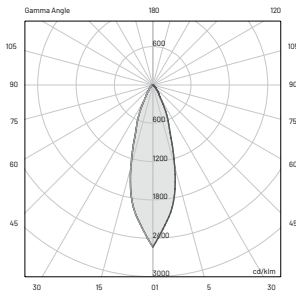

3436 lm (4406 lm***)

80 lm/W

3

25° x 60° B10°

> 90

L80-B15 > 60.000 h Ta 40°C

IP67

IK10

E (FC)

H (ft)	fc (3000K)	Ø (ft)
3.28'	839.2	1.80'
6.56'	209.8	3.64'
9.84'	93.3	5.45'
13.12'	52.5	7.28'
16.40'	33.4	9.09'

E (FC)

H (ft)	fc (3000K)	Ø (ft)
3.28'	246.9	2.56'
6.56'	61.7	5.12'
9.84'	27.4	7.68'
13.12'	15.4	10.20'
16.40'	9.8	12.76'