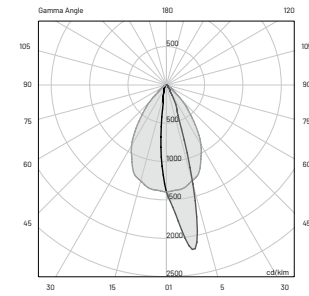

3436 lm (4406 lm***)

80 lm/W

3

25° x 60° B10°

> 90

L80-B15 > 60.000 h Ta 40°C

IP67

IK10

E (FC)

H (ft)	fc (3000K)	Ø (ft)
3.28'	839.2	1.80'
6.56'	209.8	3.64'
9.84'	93.3	5.45'
13.12'	52.5	7.28'
16.40'	33.4	9.09'

E (FC)

H (ft)	fc (3000K)	Ø (ft)
3.28'	246.9	2.56'
6.56'	61.7	5.12'
9.84'	27.4	7.68'
13.12'	15.4	10.20'
16.40'	9.8	12.76'