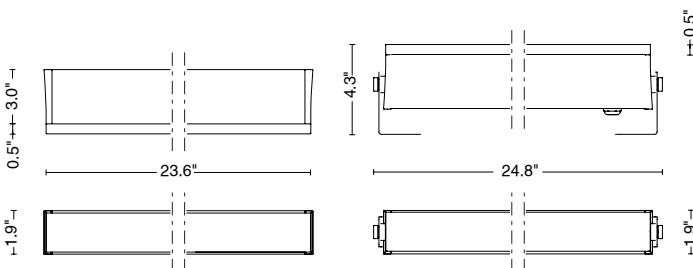

eye_1 600

CEILING LAMP

PROJECTOR

TECHNICAL SPECIFICATIONS

Wattage	<u>36W</u>
Voltage	<u>120-277VAC</u>
Beam	

Wattage	<u>36W</u>
Voltage	<u>120-277VAC</u>
Beam	

Source lamp	<u>LED 36W</u>
Total wattage	<u>43W</u>
Voltage	<u>120-277VAC, 50-60Hz</u>
Control	<u>On/Off (other controls on request*)</u>
Light colour	<u>3000K (other colors on request**)</u>
Luminous flux	<u>3638 lm (4406 lm***)</u>
Luminous efficacy	<u>85 lm/W</u>
McADAM steps	<u>3</u>
Beam	<u>12°</u>
CRI	<u>> 90</u>
Life time	<u>L80-B15 > 60.000 h Ta 40°C</u>
IP rating	<u>IP67</u>
IK rating	<u>IK10</u>

SPOT

* **Control available on request**
DALI - 0/10V - DMX - TRIAC

** **Light color available on request**
2200K • 2700K • RGBW

*** Source flux

E (FC)

H (ft)	fc (3000 K)	Ø (ft)
3.28'	3313.5	0.69'
6.56'	828.4	1.38'
9.84'	368.2	2.07'
13.12'	207.1	2.76'
16.40'	132.6	3.41'

3436 lm (4406 lm***)

80 lm/W

3

25° x 60° B10°

> 90

L80-B15 > 60.000 h Ta 40°C

IP67

IK10