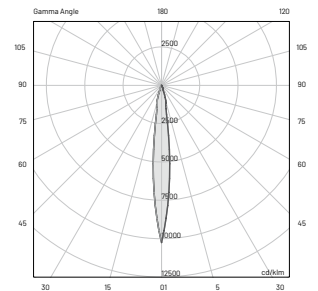

protruding installation

E (FC)

H (ft)	fc (3000K)	Ø (ft)
3.28'	3313.5	0.69'
6.56'	828.4	1.38'
9.84'	368.2	2.07'
13.12'	207.1	2.76'
16.40'	132.6	3.41'