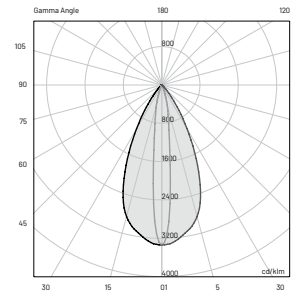

3436 lm (4406 lm***)

80 lm/W

3

25° x 60° B10°

> 90

L80-B15 > 60.000 h Ta 40°C

IP67

IK10

E (FC)

H (ft)	fc (3000K)	Ø (ft)
3.28'	839.2	1.80'
6.56'	209.8	3.64'
9.84'	93.3	5.45'
13.12'	52.5	7.28'
16.40'	33.4	9.09'

E (FC)

H (ft)	fc (3000K)	Ø (ft)
3.28'	246.9	2.56'
6.56'	61.7	5.12'
9.84'	27.4	7.68'
13.12'	15.4	10.20'
16.40'	9.8	12.76'