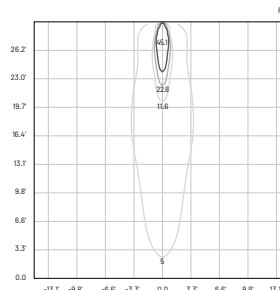

3436 lm (4406 lm***)

80 lm/W

3

25° x 60° B10°

> 90

L80-B15 > 60.000 h Ta 40°C

IP67

IK10

E (FC)

H (ft)	fc (3000K)	Ø (ft)
3.28'	839.2	1.80'
6.56'	209.8	3.64'
9.84'	93.3	5.45'
13.12'	52.5	7.28'
16.40'	33.4	9.09'

E (FC)

H (ft)	fc (3000K)	Ø (ft)
3.28'	246.9	2.56'
6.56'	61.7	5.12'
9.84'	27.4	7.68'
13.12'	15.4	10.20'
16.40'	9.8	12.76'