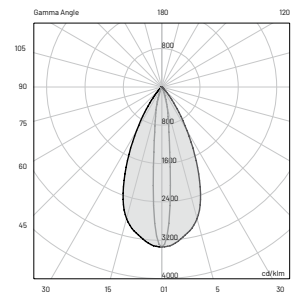

120VAC, 50-60Hz

On/Off (other controls on request*)

3000K (other colors on request**)

3436 lm (4406 lm***)

80 lm/W

3

25° x 60° B10°

> 90

L80-B15 > 60.000 h Ta 40°C

IP67

IK10

E (FC)

H (ft)	fc (3000K)	Ø (ft)
3.28'	839.2	1.80'
6.56'	209.8	3.64'
9.84'	93.3	5.45'
13.12'	52.5	7.28'
16.40'	33.4	9.09'

E (FC)

H (ft)	fc (3000K)	Ø (ft)
3.28'	246.9	2.56'
6.56'	61.7	5.12'
9.84'	27.4	7.68'
13.12'	15.4	10.20'
16.40'	9.8	12.76'