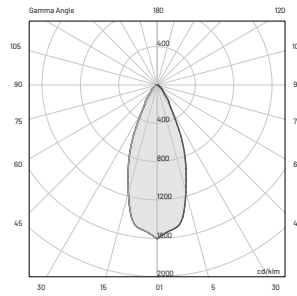

3436 lm (4406 lm***)

80 lm/W

3

25° x 60° B10°

> 90

L80-B15 > 60.000 h Ta 40°C

IP67

IK10

E (FC)

H (ft)	fc (3000K)	Ø (ft)
3.28'	839.2	1.80'
6.56'	209.8	3.64'
9.84'	93.3	5.45'
13.12'	52.5	7.28'
16.40'	33.4	9.09'

E (FC)

H (ft)	fc (3000K)	Ø (ft)
3.28'	246.9	2.56'
6.56'	61.7	5.12'
9.84'	27.4	7.68'
13.12'	15.4	10.20'
16.40'	9.8	12.76'