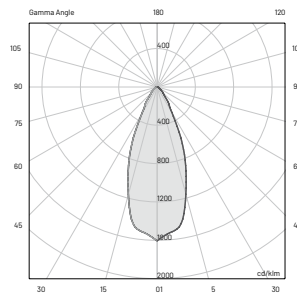

120VAC, 50-60Hz

On/Off (other controls on request*)

3000K (other colors on request**)

3436 lm (4406 lm***)

80 lm/W

3

25° x 60° B10°

> 90

L80-B15 > 60.000 h Ta 40°C

IP67

IK10

E (FC)

H (ft)	fc (3000K)	Ø (ft)
3.28'	839.2	1.80'
6.56'	209.8	3.64'
9.84'	93.3	5.45'
13.12'	52.5	7.28'
16.40'	33.4	9.09'

E (FC)

H (ft)	fc (3000K)	Ø (ft)
3.28'	246.9	2.56'
6.56'	61.7	5.12'
9.84'	27.4	7.68'
13.12'	15.4	10.20'
16.40'	9.8	12.76'