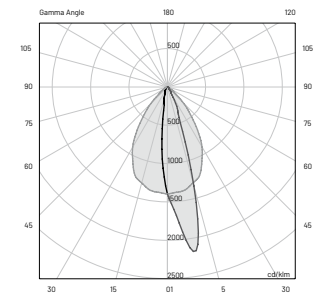

120VAC, 50-60Hz

On/Off (other controls on request*)

3000K (other colors on request**)

3436 lm (4406 lm***)

80 lm/W

3

25° x 60° B10°

> 90

L80-B15 > 60.000 h Ta 40°C

IP67

IK10

E (FC)

H (ft)	fc (3000K)	Ø (ft)
3.28'	839.2	1.80'
6.56'	209.8	3.64'
9.84'	93.3	5.45'
13.12'	52.5	7.28'
16.40'	33.4	9.09'

E (FC)

H (ft)	fc (3000K)	Ø (ft)
3.28'	246.9	2.56'
6.56'	61.7	5.12'
9.84'	27.4	7.68'
13.12'	15.4	10.20'
16.40'	9.8	12.76'