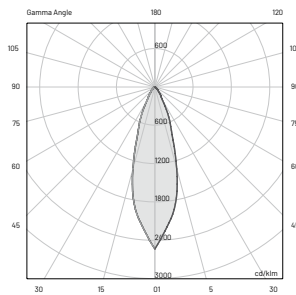

120VAC, 50-60Hz

On/Off (other controls on request*)

3000K (other colors on request**)

3436 lm (4406 lm***)

80 lm/W

3

25° x 60° B10°

> 90

L80-B15 > 60.000 h Ta 40°C

IP67

IK10

E (FC)

H (ft)	fc (3000K)	Ø (ft)
3.28'	839.2	1.80'
6.56'	209.8	3.64'
9.84'	93.3	5.45'
13.12'	52.5	7.28'
16.40'	33.4	9.09'

E (FC)

H (ft)	fc (3000K)	Ø (ft)
3.28'	246.9	2.56'
6.56'	61.7	5.12'
9.84'	27.4	7.68'
13.12'	15.4	10.20'
16.40'	9.8	12.76'