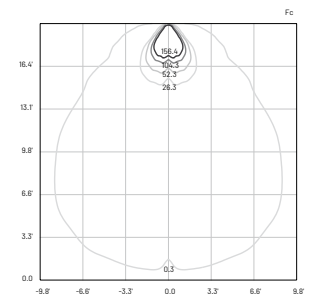

L80-B15 > 60.000 h Ta 40°C

IP67

IK10

E (FC)

H (ft)	fc (3000K)	Ø (ft)
3.28'	839.2	1.80'
6.56'	209.8	3.64'
9.84'	93.3	5.45'
13.12'	52.5	7.28'
16.40'	33.4	9.09'

E (FC)

H (ft)	fc (3000K)	Ø (ft)
3.28'	246.9	2.56'
6.56'	61.7	5.12'
9.84'	27.4	7.68'
13.12'	15.4	10.20'
16.40'	9.8	12.76'