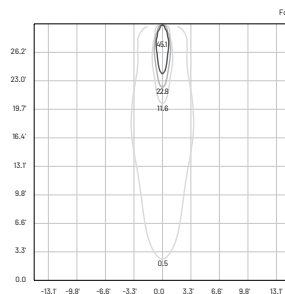

L80-B15 > 60.000 h Ta 40°C

IP67

IK10

E (FC)

H (ft)	fc (3000K)	Ø (ft)
3.28'	839.2	1.80'
6.56'	209.8	3.64'
9.84'	93.3	5.45'
13.12'	52.5	7.28'
16.40'	33.4	9.09'

E (FC)

H (ft)	fc (3000K)	Ø (ft)
3.28'	246.9	2.56'
6.56'	61.7	5.12'
9.84'	27.4	7.68'
13.12'	15.4	10.20'
16.40'	9.8	12.76'