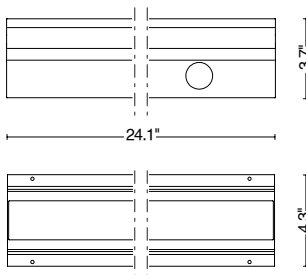

* **Control available on request**
DALI - 0/10V - DMX - TRIAC

** **Light color available on request**
2200K • 2700K • RGBW

*** Source flux

E (FC)

H (ft)	fc (3000K)	Ø (ft)
3.28'	3313.5	0.69'
6.56'	828.4	1.38'
9.84'	368.2	2.07'
13.12'	207.1	2.76'
16.40'	132.6	3.41'