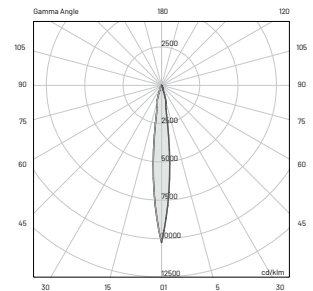

eye_1 600

CEILING LAMP

PROJECTOR

TECHNICAL SPECIFICATIONS

Wattage	<u>36W</u>
Voltage	<u>120-277VAC</u>
Beam	

Wattage	<u>36W</u>
Voltage	<u>120-277VAC</u>
Beam	

Source lamp	<u>LED 36W</u>
Total wattage	<u>43W</u>
Voltage	<u>120-277VAC, 50-60Hz</u>
Control	<u>On/Off (other controls on request*)</u>
Light colour	<u>3000K (other colors on request**)</u>
Luminous flux	<u>3638 lm (4406 lm***)</u>
Luminous efficacy	<u>85 lm/W</u>
McADAM steps	<u>3</u>
Beam	<u>12°</u>
CRI	<u>> 90</u>
Life time	<u>L80-B15 > 60.000 h Ta 40°C</u>
IP rating	<u>IP67</u>
IK rating	<u>IK10</u>

SPOT

* **Control available on request**
DALI - 0/10V - DMX - TRIAC

** **Light color available on request**
2200K • 2700K • RGBW

*** Source flux

E (FC)

H (ft)	fc (3000 K)	Ø (ft)
3.28'	3313.5	0.69'
6.56'	828.4	1.38'
9.84'	368.2	2.07'
13.12'	207.1	2.76'
16.40'	132.6	3.41'