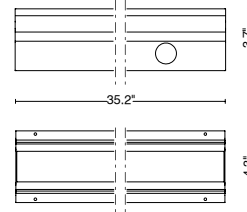

SURFACE MOUNTED

PROJECTOR / FLOODLIGHT

RECESSED

Fixture Dimensions and Installation Options - see page 2

TECHNICAL DATA

Wattage	48W
Power Supply	Integral 120-277VAC
Dimming	On/Off (0-10V on request)
Construction	Body: Extruded Aluminum Lens: Extra Clear Glass Diffuser
CCT	3000K (2200K, 2700K, RGBW on request)
CRI	>90
Delivered Lumens	4693 lm (12°) 4660 lm (30°) 4275 lm (45°) 4892 lm (25°x 60°) 4432 lm (25° x 60° β 10°)
Efficacy	97.8 lm/W (12°) 97.1 lm/W (30°) 89.1 lm/W (45°) 101.9 lm/W (25°x 60°) 92.3 lm/W (25° x 60° β 10°)
Optics	12°, 30°, 45°, 25°x60°, 25°x60° β 10°
Finishes	5 Standard, See Below
Fixture Dimensions	34.7" l x 3.0" h x 1.9" w (surface mount version) 35.8" l x 4.3" h x 1.9" w (projector version) 35.2" l x 3.7" h x 4.3" w (recessed version)
Lumen Maintenance	L80, B15 >60,000hrs (Ta 40°C)
Color Consistency	3-Step MacAdam
IP Rating	IP67
Impact Resistance	IK10

ORDERING INFORMATION

Example: LNEYL9POSFHBZU.US. Accessories ordered separately.

LNEYL9			HBFZ		US
Model #	Size	Optics	Power	Finish	
LNEYL9	POS - Surface Mount PR1 - Projector ISO - Recessed (available in white only)	S - 12° Spot M - 30° Medium F - 45° Flood E - 25° x 60° Elliptical G - 25° x 60° β 10° Grazing	HBFZ - Integral	G - Black H - Gray L - Graphite V - Oxide U - White <i>Recessed version only available in white finish</i>	US

Job Name/Date:

Fixture Type Designation:

FIXTURE DIMENSIONS

Ceiling version

Projector version

Recessed version

recessed installation

flush installation