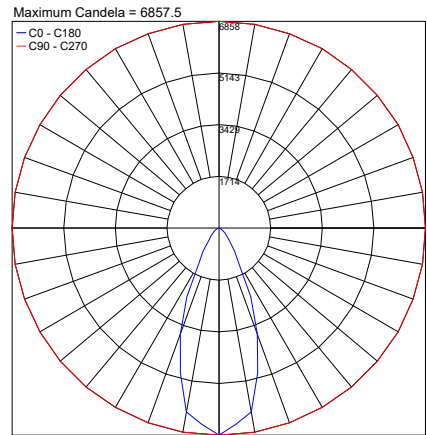

PHOTOMETRIC FILENAME : EYE-1 900 45° - EYL9XXXFH10X.IES

25°x60°