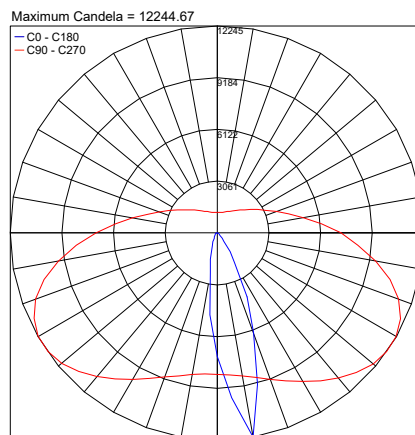

Job Name/Date:

Fixture Type Designation: