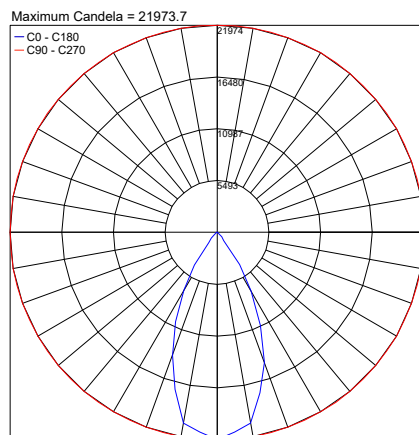

PHOTOMETRIC FILENAME : EYE-1 900 25°x60° - EYL9XXXGHB10X.IES

25°x60° 1/3 10°