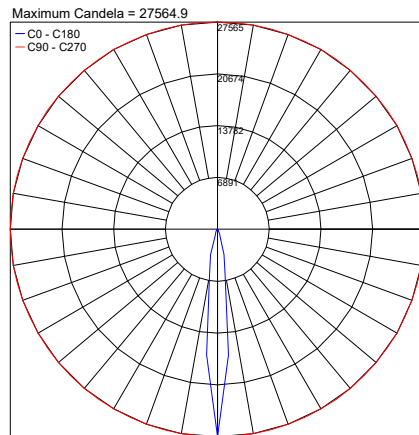

PHOTOMETRIC DATA

Note: All photometric data is 3000K

12°

PHOTOMETRIC FILENAME : EYE-1 900 12° - EYL9XXXSHB10X.IES

30°