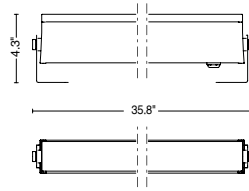

Projector version