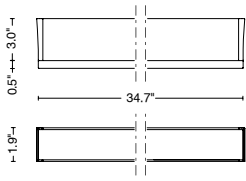

FIXTURE DIMENSIONS

Ceiling version