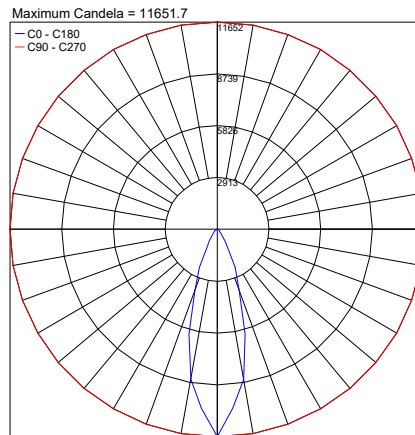

PHOTOMETRIC FILENAME : EYE-1 900 30° - EYL9XXXMH10X.IES

45°