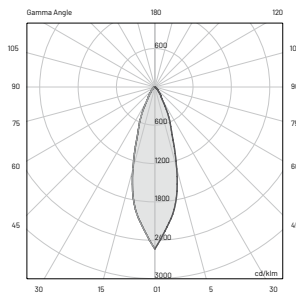

75 lm/W

---

3

---

25° x 60° B10°

---

> 90

---

L80-B15 > 60.000 h Ta 40°C

---

IP67

---

IK10

---

**E (FC)**

H (ft)	fc (3000K)	Ø (ft)
3.28'	839.2	1.80'
6.56'	209.8	3.64'
9.84'	93.3	5.45'
13.12'	52.5	7.28'
16.40'	33.4	9.09'