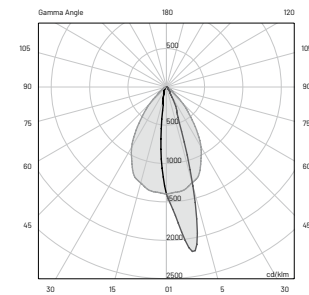

MEDIUM

LED 48W

60W

120-277VAC, 50-60Hz

On/Off (other controls on request*)

3000K (other colors on request**)

4660 lm (5684 lm***)

---

78 lm/W

3

30°

> 90

L80-B15 > 60.000 h Ta 40°C

IP67

IK10

FLOOD

LED 48W

60W

120-277VAC, 50-60Hz

On/Off (other controls on request*)

3000K (other colors on request**)

4275 lm (5684 lm***)

---

72 lm/W

3

45°

> 90

L80-B15 > 60.000 h Ta 40°C

IP67

IK10

ELLIPTIC

LED 48W

60W

120-277VAC, 50-60Hz

On/Off (other controls on request*)

3000K (other colors on request**)

4892 lm (5684 lm***)

---

83 lm/W

3

25° x 60°

> 90

L80-B15 > 60.000 h Ta 40°C

IP67

IK10

GRAZING

LED 48W

60W

120-277VAC, 50-60Hz

On/Off (other controls on request*)

3000K (other colors on request**)

4432 lm (5684 lm***)

---

75 lm/W

3

25° x 60° B10°

> 90

L80-B15 > 60.000 h Ta 40°C

IP67

IK10