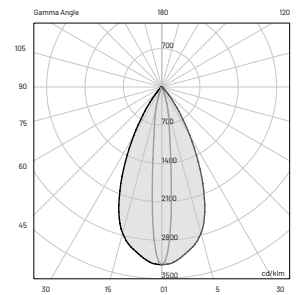

4432 lm (5684 lm\*\*\*)

---

75 lm/W

---

3

---

25° x 60° B10°

---

**E (FC)**

H (ft)	fc (3000K)	Ø (ft)
3.28'	839.2	1.80'
6.56'	209.8	3.64'
9.84'	93.3	5.45'
13.12'	52.5	7.28'
16.40'	33.4	9.09'

**E (FC)**

H (ft)	fc (3000K)	Ø (ft)
3.28'	246.9	2.56'
6.56'	61.7	5.12'
9.84'	27.4	7.68'
13.12'	15.4	10.20'
16.40'	9.8	12.76'