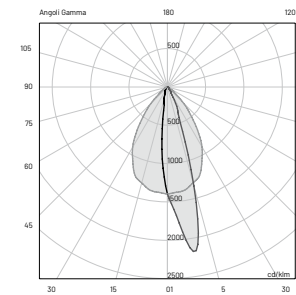

75 lm/W

---

3

---

25° x 60° B10°

---

> 90

---

L80-B15 > 60.000 h Ta 40°C

---

IP67

---

IK10

---

**E (FC)**

H (ft)	fc (3000K)	Ø (ft)
3.28'	839.2	1.80'
6.56'	209.8	3.64'
9.84'	93.3	5.45'
13.12'	52.5	7.28'
16.40'	33.4	9.09'