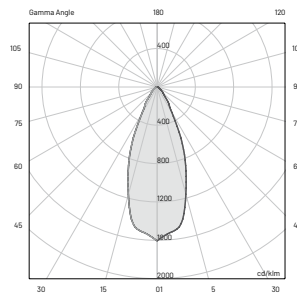

4432 lm (5684 lm\*\*\*)

---

75 lm/W

---

3

---

25° x 60° B10°

---

**E (FC)**

H (ft)	fc (3000K)	Ø (ft)
3.28'	839.2	1.80'
6.56'	209.8	3.64'
9.84'	93.3	5.45'
13.12'	52.5	7.28'
16.40'	33.4	9.09'

**E (FC)**

H (ft)	fc (3000K)	Ø (ft)
3.28'	246.9	2.56'
6.56'	61.7	5.12'
9.84'	27.4	7.68'
13.12'	15.4	10.20'
16.40'	9.8	12.76'