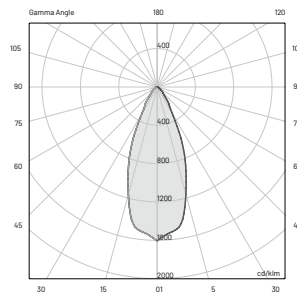

75 lm/W

---

3

---

25° x 60° B10°

---

> 90

---

L80-B15 > 60.000 h Ta 40°C

---

IP67

---

IK10

---

**E (FC)**

H (ft)	fc (3000K)	Ø (ft)
3.28'	839.2	1.80'
6.56'	209.8	3.64'
9.84'	93.3	5.45'
13.12'	52.5	7.28'
16.40'	33.4	9.09'