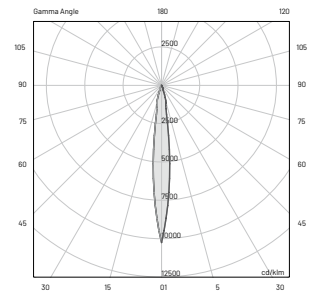

TECHNICAL SPECIFICATIONS

Source lamp	SPOT LED 48W
Total wattage	60W
Voltage	120-277VAC, 50-60Hz
Control	On/Off (other controls on request*)
Light colour	3000K (other colors on request**)
Luminous flux	4693 lm (5684 lm***)
Luminous efficacy	80 lm/W
McADAM steps	3
Beam	12°
CRI	> 90
Life time	L80-B15 > 60.000 h Ta 40°C
IP rating	IP67
IK rating	IK10

* **Control available on request**
DALI - 0/10V - DMX - TRIAC

** **Light color available on request**
2200K • 2700K • RGBW

*** Source flux

E (FC)		
H (fc)	fc (3000K)	Ø (ft)
3.28'	4274.7	0.69'
6.56'	1068.7	1.38'
9.84'	474.9	2.07'
13.12'	267.2	2.76'
16.40'	170.9	3.41'