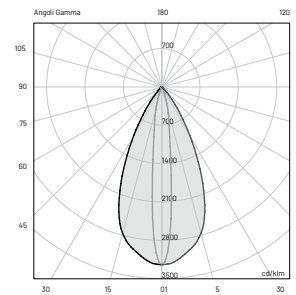

75 lm/W

---

3

---

25° x 60° B10°

---

> 90

---

L80-B15 > 60.000 h Ta 40°C

---

IP67

---

IK10

---

**E (FC)**

H (ft)	fc (3000K)	Ø (ft)
3.28'	839.2	1.80'
6.56'	209.8	3.64'
9.84'	93.3	5.45'
13.12'	52.5	7.28'
16.40'	33.4	9.09'