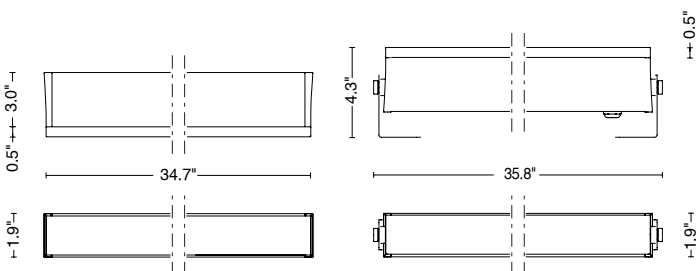

eye_1 900

CEILING LAMP

PROJECTOR

Wattage 48W

Voltage 120-277VAC

Beam

Wattage 48W

Voltage 120-277VAC

Beam

TECHNICAL SPECIFICATIONS

Source lamp	SPOT LED 48W
Total wattage	60W
Voltage	120-277VAC, 50-60Hz
Control	On/Off (other controls on request*)
Light colour	3000K (other colors on request**)
Luminous flux	4693 lm (5684 lm***)
Luminous efficacy	80 lm/W
McADAM steps	3
Beam	12°
CRI	> 90
Life time	L80-B15 > 60.000 h Ta 40°C
IP rating	IP67
IK rating	IK10

* **Control available on request**
DALI - 0/10V - DMX - TRIAC

** **Light color available on request**
2200K • 2700K • RGBW

*** Source flux

E (FC)		
H (fc)	fc (3000K)	Ø (ft)
3.28'	4274.7	0.69'
6.56'	1068.7	1.38'
9.84'	474.9	2.07'
13.12'	267.2	2.76'
16.40'	170.9	3.41'