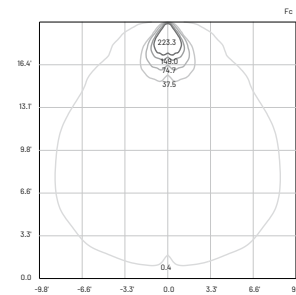

E (FC)

H (ft)	fc (3000K)	Ø (ft)
3.28'	246.9	2.56'
6.56'	61.7	5.12'
9.84'	27.4	7.68'
13.12'	15.4	10.20'
16.40'	9.8	12.76'