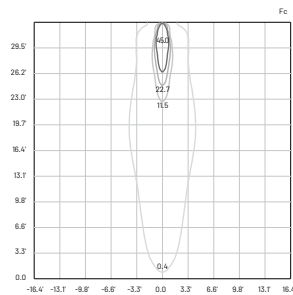

E (FC)

H (ft)	fc (3000K)	Ø (ft)
3.28'	246.9	2.56'
6.56'	61.7	5.12'
9.84'	27.4	7.68'
13.12'	15.4	10.20'
16.40'	9.8	12.76'