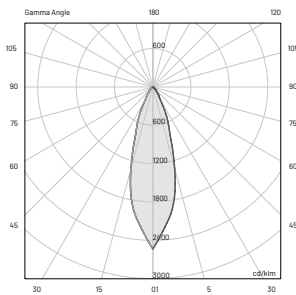

MEDIUM

LED 48W

60W

120-277VAC, 50-60Hz

On/Off (other controls on request*)

3000K (other colors on request**)

4660 lm (5684 lm***)

---

78 lm/W

3

30°

> 90

L80-B15 > 60.000 h Ta 40°C

IP67

IK10

FLOOD

LED 48W

60W

120-277VAC, 50-60Hz

On/Off (other controls on request*)

3000K (other colors on request**)

4275 lm (5684 lm***)

---

72 lm/W

3

45°

> 90

L80-B15 > 60.000 h Ta 40°C

IP67

IK10

ELLIPTIC

LED 48W

60W

120-277VAC, 50-60Hz

On/Off (other controls on request*)

3000K (other colors on request**)

4892 lm (5684 lm***)

---

83 lm/W

3

25° x 60°

> 90

L80-B15 > 60.000 h Ta 40°C

IP67

IK10

GRAZING

LED 48W

60W

120-277VAC, 50-60Hz

On/Off (other controls on request*)

3000K (other colors on request**)

4432 lm (5684 lm***)

---

75 lm/W

3

25° x 60° B10°

> 90

L80-B15 > 60.000 h Ta 40°C

IP67

IK10