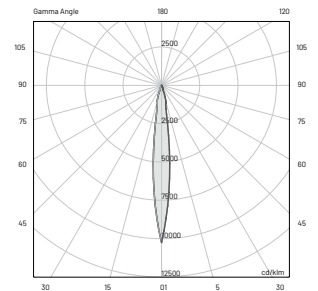

E (FC)

H (ft)	fc (3000K)	Ø (ft)
3.28'	4274.7	0.69'
6.56'	1068.7	1.38'
9.84'	474.9	2.07'
13.12'	267.2	2.76'
16.40'	170.9	3.41'