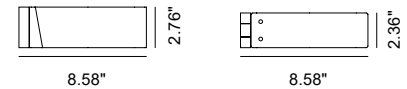

Fixture Dimensions

Hard Coating Treatment is the surface treatment of all the products by Stral Lighting. Available in three finishes *Inox Natural*, *Inox Graphite* and *Inox Bronze*. It guarantees a high superficial resistance to corrosion and atmospheric agents, as well as making the products *anti-fingerprint* and *anti-stain*.

ORDERING INFORMATION

Example: *SPT5053034B.US*. Power Supplies / Accessories sold separately.

SPT50530				.US
Model No.	CCT	Optics	Finishes	
SPT50530 (M-03)	2 - 2700K 3 - 3000K 4 - 4000K	2 - 21° 4 - 45° 6 - 65°	N - Inox Natural G - Inox Graphite B - Inox Bronze	.US

Job Name/Date:

Fixture Type Designation: