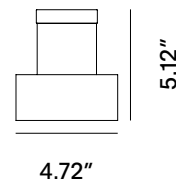

Closing ring with parallel lines knurling. Projector and housing base in AISI 316L stainless steel. Extraclear tempered glass 0.16" thick. 360° rotation of the projector inside the base. GU4 lampholder for the D-50 version with remote power supply and GU10 for the D-70 version. HCT surface finish available in three variants. Installation on the floor, wall, and ceiling through opposite bracket.

HOKU D50

GU 4

12 V

Codes
Technical details

IP66 IK08 Orientable

HOKU D70

GU 10

220 V

Codes
Technical details

IP66 IK08 Orientable

Joint-less rotation

-30°

0°

+30°