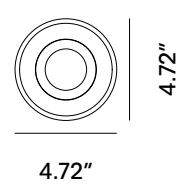

Closing ring with parallel lines knurling. Projector and housing base in AISI 316L stainless steel. Extraclear tempered glass 0.16" thick. 360° rotation of the projector inside the base. GU4 lampholder for the D-50 version with remote power supply and GU10 for the D-70 version. HCT surface finish available in three variants. Installation on the floor, wall, and ceiling through opposite bracket.

HOKU D50

GU 4

12 V

Codes
Technical details

IP66 IK08 Orientable

HOKU D70

GU 10

220 V

Codes
Technical details

IP66 IK08 Orientable

Joint-less rotation

-30°

0°

+30°