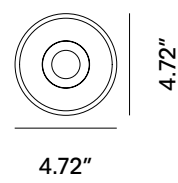

Closing ring with parallel lines knurling. Projector and housing base in AISI 316L stainless steel. Extraclear tempered glass 0.16" thick. 360° rotation of the projector inside the base. GU4 lampholder for the D-50 version with remote power supply and GU10 for the D-70 version. HCT surface finish available in three variants. Installation on the floor, wall, and ceiling through opposite bracket.

HOKU D50