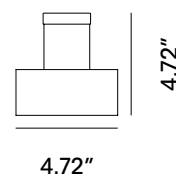

Closing ring with parallel lines knurling. Projector and housing base in AISI 316L stainless steel. Extraclear tempered glass 0.16" thick. 360° rotation of the projector inside the base. GU4 lampholder for the D-50 version with remote power supply and GU10 for the D-70 version. HCT surface finish available in three variants. Installation on the floor, wall, and ceiling through opposite bracket.

HOKU D50