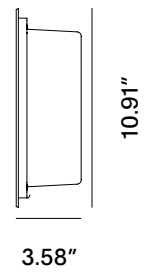

KANDOVAN H130

Color	2700 K 186 lm	3000 K 197 lm	4000 K 212 lm	Emission	Wide
Power	3W	 Codes Technical details			
IP65 IK08 Accessories p. 238					

KANDOVAN H270

Color	2700 K 982 lm	3000 K 987 lm	4000 K 1047 lm	Emission	Symmetrical
Power	10 W	 Codes Technical details			
IP65 IK08 Accessories p. 238					