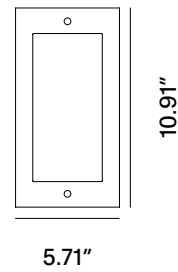

KANDOVAN H130

Color	2700 K 186 lm	3000 K 197 lm	4000 K 212 lm	Emission	Wide
Power	3W	 Codes Technical details			
IP65 IK08 Accessories p. 238					

KANDOVAN H270

Color	2700 K 982 lm	3000 K 987 lm	4000 K 1047 lm	Emission	Symmetrical
Power	10 W	 Codes Technical details			
IP65 IK08 Accessories p. 238					