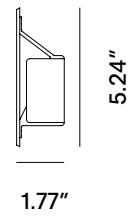

KANDOVAN H130

Color	2700 K 186 lm	3000 K 197 lm	4000 K 212 lm	Emission	Wide
Power	3W	 Codes Technical details			
IP65 IK08 Accessories p. 238					

KANDOVAN H270

Color	2700 K 982 lm	3000 K 987 lm	4000 K 1047 lm	Emission	Symmetrical
Power	10 W	 Codes Technical details			
IP65 IK08 Accessories p. 238					