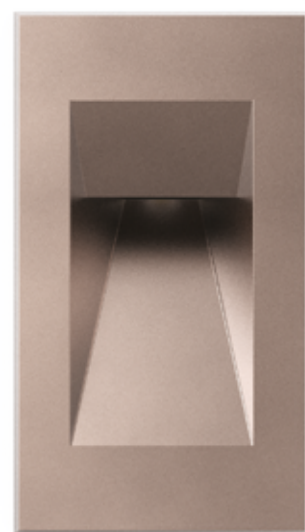

Inox Bronze