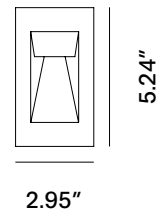

Frame and body made of AISI 316L stainless steel. Optical reflector in AISI 316L stainless steel for grazing lighting. Applied tempered shielding glass 0.16" thick. Wide and symmetrical optics at 2700K, 3000K and 4000K. Stainless steel fixing screws with color matched to the finish. Wall installation with polyethylene outer casing. Integrated power supply. HCT surface finish available in three variants.

KANDOVAN H130