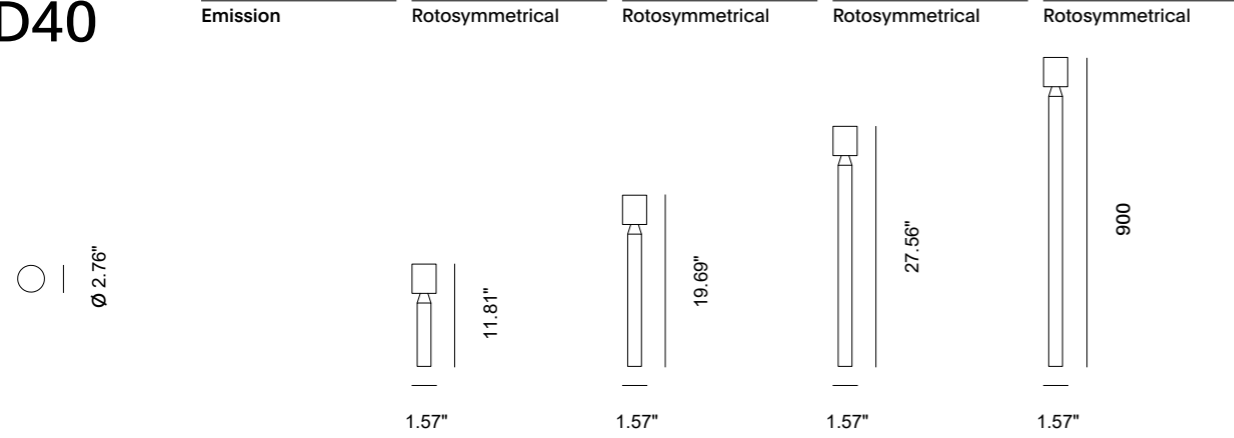

Head graft detail

Exploded view of components

LED diffuser detail and IP66 sealing

Bollard available in four heights: 11.8", 19.7", 27.6", and 35.4", made of AISI 316L stainless steel. The bollard body is available in diameters of 1.57" and 2.76". LED color temperatures of 2700K, 3000K, and 4000K. Polycarbonate diffuser with an integrated roto-symmetric diffusing optic. Available with two installation types: kit with anchor bolts for concrete installation, or alternatively, a plate for fixing with anchors. Integrated power supply. Surface finish HCT available in three versions.

D40

D70

D40

Info	Temperature	2700K (988 lm) / 3000K (1040 lm) / 4000K (1092 lm)
	Power	LED 7W
	Finish	● INOX Natural ● INOX Graphite ● INOX Bronze
	Characteristics	IK07, IP66, DALI
	Accessories	F5, F6, F7, K4