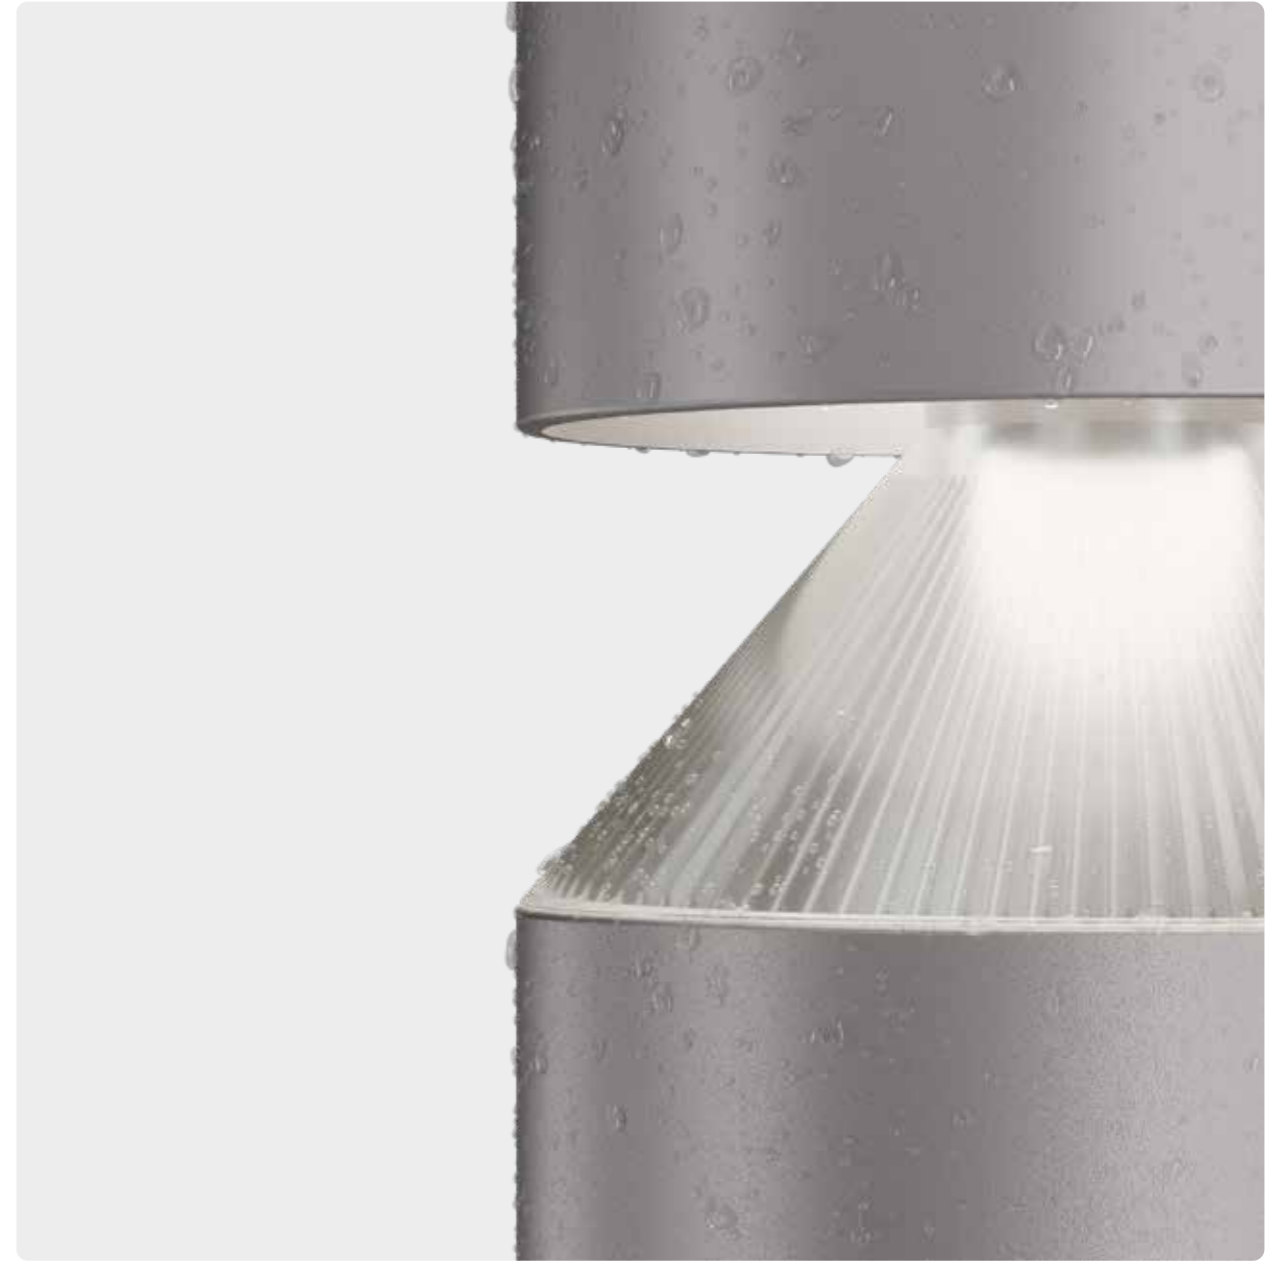

Head graft detail

Exploded view of components

LED diffuser detail and IP66 sealing

Bollard available in four heights: 11.8", 19.7", 27.6", and 35.4", made of AISI 316L stainless steel. The bollard body is available in diameters of 1.57" and 2.76". LED color temperatures of 2700K, 3000K, and 4000K. Polycarbonate diffuser with an integrated roto-symmetric diffusing optic. Available with two installation types: kit with anchor bolts for concrete installation, or alternatively, a plate for fixing with anchors. Integrated power supply. Surface finish HCT available in three versions.

D70

Info	Temperature	2700K (988 lm) / 3000K (1040 lm) / 4000K (1092 lm)
	Power	LED 7W
	Finish	● INOX Natural ● INOX Graphite ● INOX Bronze
	Characteristics	IK07, IP66, DALI
	Accessories	F5, F6, F7, K4

is the USA STRAL's official dealer