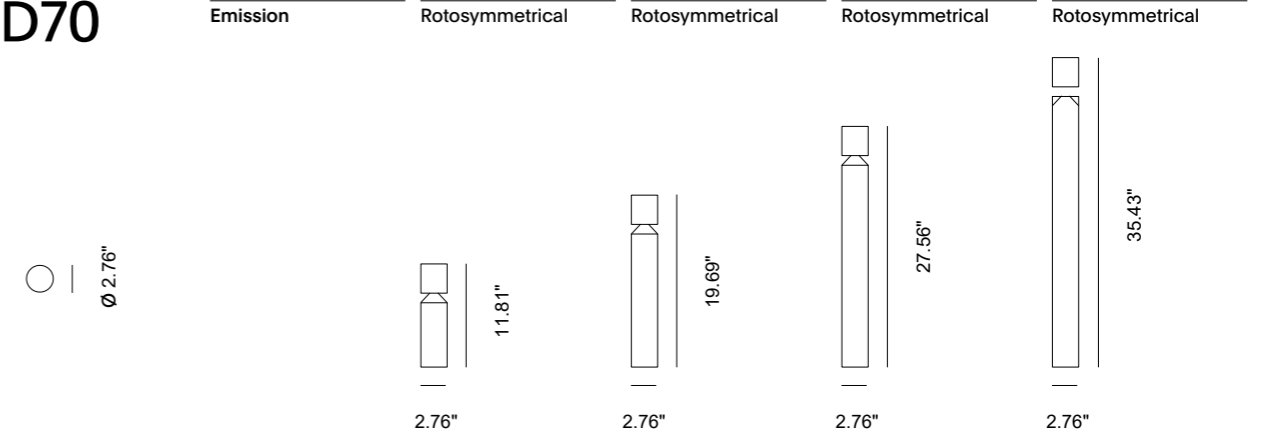

Head graft detail

Exploded view of components

LED diffuser detail and IP66 sealing

Bollard available in four heights: 11.8", 19.7", 27.6", and 35.4", made of AISI 316L stainless steel. The bollard body is available in diameters of 1.57" and 2.76". LED color temperatures of 2700K, 3000K, and 4000K. Polycarbonate diffuser with an integrated roto-symmetric diffusing optic. Available with two installation types: kit with anchor bolts for concrete installation, or alternatively, a plate for fixing with anchors. Integrated power supply. Surface finish HCT available in three versions.

D40

D70

D40

Info	Temperature	2700K (988 lm) / 3000K (1040 lm) / 4000K (1092 lm)
	Power	LED 7W
	Finish	● INOX Natural ● INOX Graphite ● INOX Bronze
	Characteristics	IK07, IP66, DALI
	Accessories	F5, F6, F7, K4

D70

Info	Temperature	2700K (988 lm) / 3000K (1040 lm) / 4000K (1092 lm)
	Power	LED 7W
	Finish	● INOX Natural ● INOX Graphite ● INOX Bronze
	Characteristics	IK07, IP66, DALI
	Accessories	F5, F6, F7, K4

is the USA STRAL's official dealer