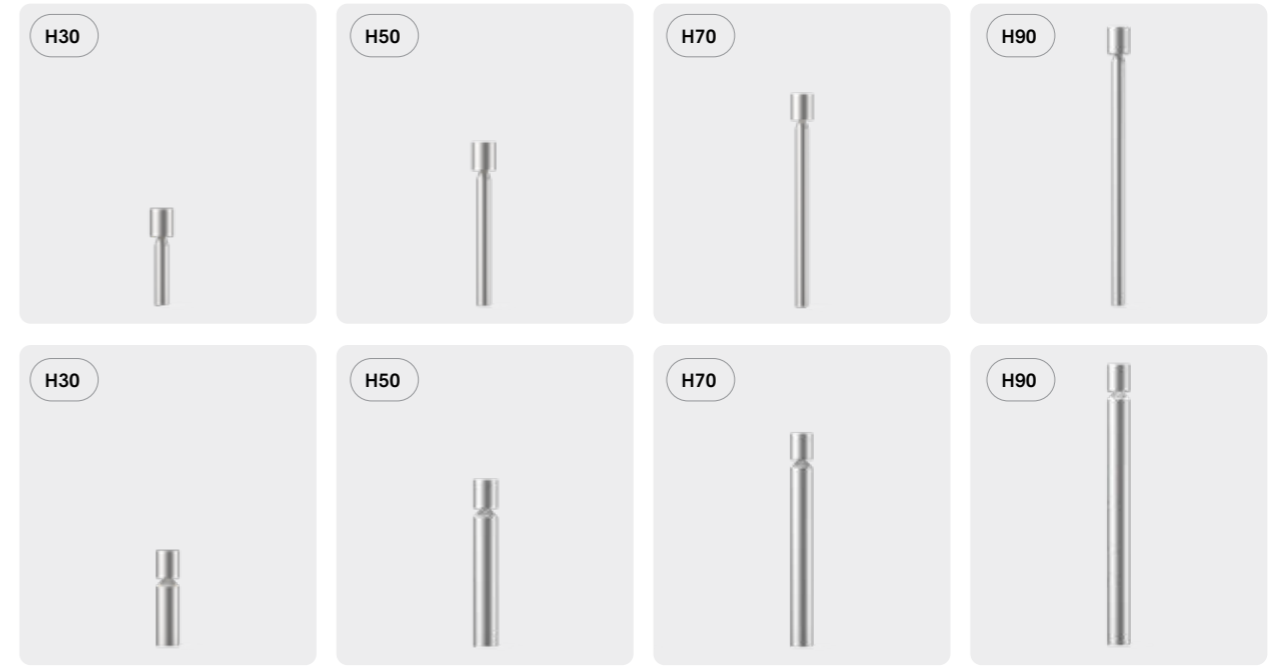

Head graft detail

Exploded view of components

LED diffuser detail and IP66 sealing

Bollard available in four heights: 11.8", 19.7", 27.6", and 35.4", made of AISI 316L stainless steel. The bollard body is available in diameters of 1.57" and 2.76". LED color temperatures of 2700K, 3000K, and 4000K. Polycarbonate diffuser with an integrated roto-symmetric diffusing optic. Available with two installation types: kit with anchor bolts for concrete installation, or alternatively, a plate for fixing with anchors. Integrated power supply. Surface finish HCT available in three versions.

D40

D70

D40

Info	Temperature	2700K (988 lm) / 3000K (1040 lm) / 4000K (1092 lm)
	Power	LED 7W
	Finish	● INOX Natural ● INOX Graphite ● INOX Bronze
	Characteristics	IK07, IP66, DALI
	Accessories	F5, F6, F7, K4

D70

Info	Temperature	2700K (988 lm) / 3000K (1040 lm) / 4000K (1092 lm)
	Power	LED 7W
	Finish	● INOX Natural ● INOX Graphite ● INOX Bronze
	Characteristics	IK07, IP66, DALI
	Accessories	F5, F6, F7, K4

is the USA STRAL's official dealer