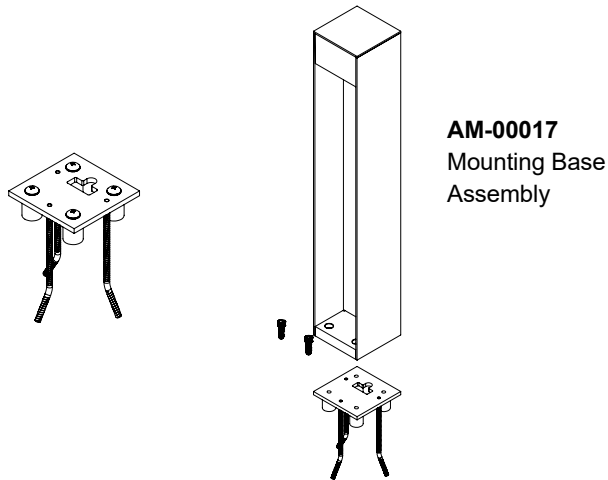

ACCESSORIES - Installation