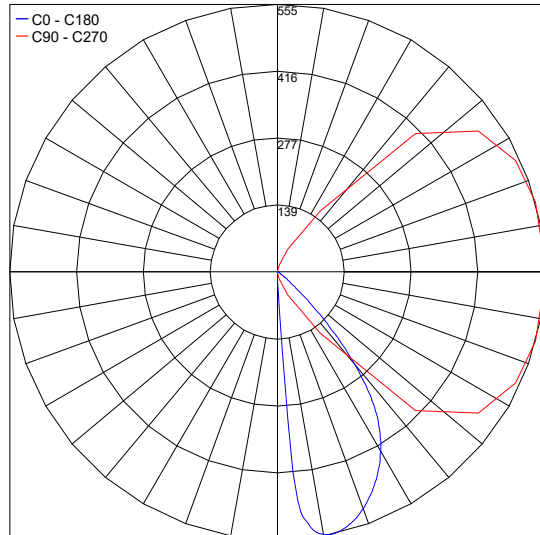

## Fixture Dimensions

## PHOTOMETRIC DATA

Note: All photometry is 3000K

Maximum Candela = 554.7

PHOTOMETRIC FILENAME : KLAATU - LLIA002261-003.IES

Job Name/Date:

Fixture Type Designation: