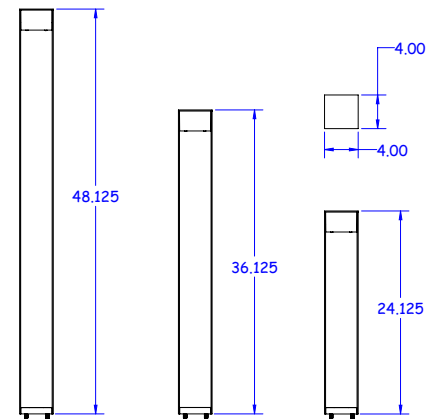

Klaatu is an outdoor LED bollard offered in 3 different heights, 2-foot, 3-foot or 4-foot. It is offered in 4 color temperatures, integral driver, and 5 standard finishes. Dark Sky compliant for output below 80°.

## TECHNICAL DATA

<b>Wattage</b>	15W (Static White)
<b>Power Supply</b>	Integral 120VAC Lutron Dimming 120-277VAC Also Available - (Consult Factory)
<b>Dimming</b>	0-10V Dimming
<b>Construction</b>	Body: Aluminum Lens: Clear Frosted
<b>CCT</b>	2700K, 3000K, 3500K, 4000K
<b>BUG Rating</b>	B0-U1-G0 (3000K)
<b>CRI</b>	>80
<b>Delivered Lumens</b>	227 lm (3000K) Dark Sky compliant, output below 80°
<b>Efficacy</b>	15.1 lm/W
<b>Optics</b>	180°
<b>Finishes</b>	5 Standard, Custom RAL on request
<b>Fixture Dimensions</b>	4.0" w x 4.0" or 24.13", 36.13" or 48.13" h
<b>IP Rating</b>	IP65

## Fixture Dimensions

## PHOTOMETRIC DATA

Note: All photometry is 3000K

Maximum Candela = 554.7

PHOTOMETRIC FILENAME : KLAATU - LLIA002261-003.IES

Job Name/Date:

Fixture Type Designation: