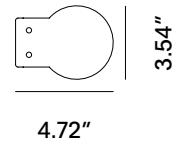

The spacer integrated with the lamp body makes the product compact. Made of AISI 316L stain-less steel. Flush black silk-screened glass extra-clear tempered, 0.16" thick. Available in single and biemission versions in three distinct diameters for different design needs. 21°, 45° and 65° optics with color temperatures of 2700K, 3000K and 4000K. Integrated power supply. HCT surface finish available in three variants.

LOCH M90

Color			Emission
2700 K 543 lm	3000 K 550 lm	4000 K 613 lm	
Power 5 W			Codes Technical details
			21° 45° 65°

IP66 IK08