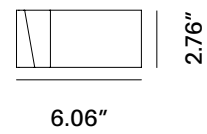

LOCH M120

Color			Emission
2700 K 741 lm	3000 K 750 lm	4000 K 836 lm	
Power 7 W			Codes Technical details
			21° 45° 65°

IP66 IK08