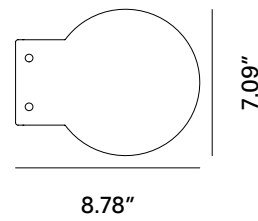

LOCH M180

Color			Emission
2700 K 2174 lm	3000 K 2200 lm	4000 K 2453 lm	
Power 18 W			Codes Technical details
			21° 45° 65°

IP66 IK08