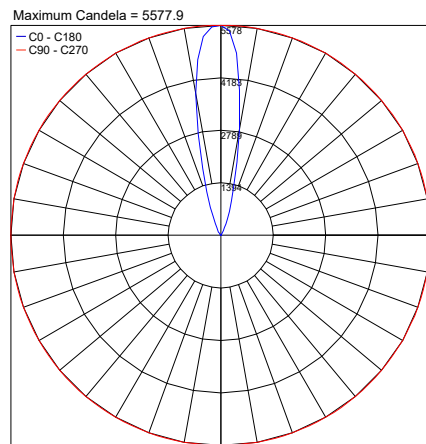

PHOTOMETRIC DATA

NOTE: All photometry is 3000K

N-180 (12W)

21°