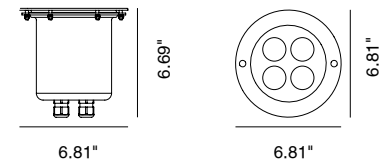

Fixture Dimensions

Hard Coating Treatment is the surface treatment of all the products by Stral Lighting. It is not a skin of color, but instead is a process that allows for the color to be absorbed all the way through. If a product is scratched, the color beneath is the same as the color on the surface. It guarantees a high superficial resistance to corrosion and atmospheric agents, as well as making the products anti-fingerprint and anti-stain. Available in three finishes Inox Natural, Inox Graphite and Inox Bronze.

ORDERING INFORMATION

Example: SPT1012036B.US. Power Supplies / Accessories sold separately.

					.US
Model No.	CCT	Optics	Finishes	Filter	
SPT10120 (N-180 - 12W)	2 - 2700K	2 - 21°	N - Inox Natural	None	.US
SPT10130 (N-180 - 18W)	3 - 3000K	4 - 45°	G - Inox Graphite	HC - Honeycomb	
	4 - 4000K	6 - 65°	B - Inox Bronze		

Job Name/Date:

Fixture Type Designation: