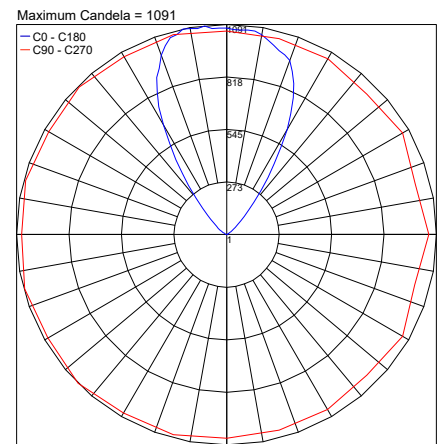

65°

Job Name/Date:

Fixture Type Designation: