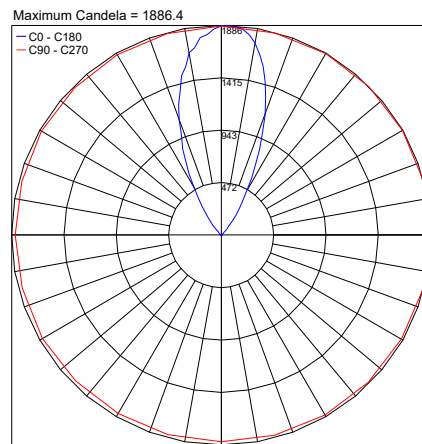

VERSIONS

ACCESSORIES

FINISHES

PHOTOMETRIC DATA

NOTE: All photometry is 3000K

21°

45°

65°

Job Name/Date:

Fixture Type Designation: