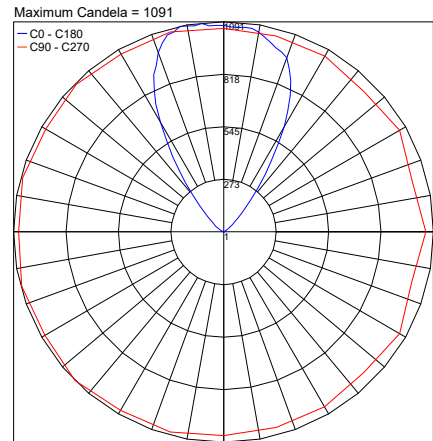

65°

Job Name/Date:

Fixture Type Designation: