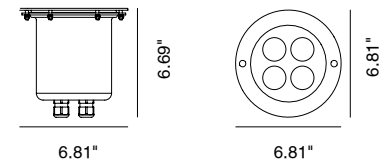

TECHNICAL DATA

Wattage / Input	12W or 18W (N-180)
Power Supply	Integral 120VAC
Construction	Body: AISI 316L Stainless Steel Lens: 0.31" Extra-clear, Tempered Glass
CCT	2700K, 3000K, 4000K
CRI	>80
Delivered Lumens	1540 lm (6.8", 12W, 3000K)
Efficacy	128.3 lm/W (6.8", 12W, 3000K)
Optics	21°, 45°, 65°
BUG Rating	B0-U5-G0 (3000K)
Lumen Maintenance	100,000 hrs L80, B10 (Ta 25°C)
Hard Coat Finishes	Inox Natural, Inox Graphite, Inox Bronze
Fixture Dimensions	Ø6.81" x 6.69" (N-180)
IP Rating	IP66, IP67
Impact Resistance	IK09

Fixture Dimensions