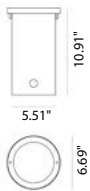

ACCESSORIES

PT52219
Outer Casing
for OLY N-180