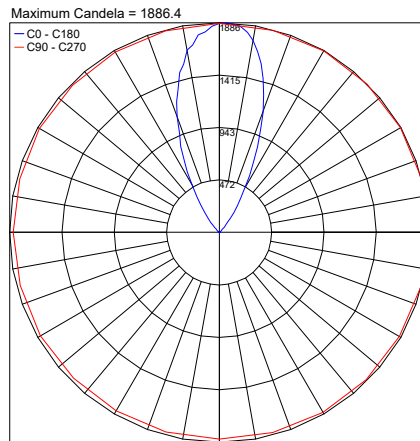

FINISHES

ACCESSORIES

PHOTOMETRIC DATA

NOTE: All photometry is 3000K

21°

45°

Job Name/Date:

Fixture Type Designation: