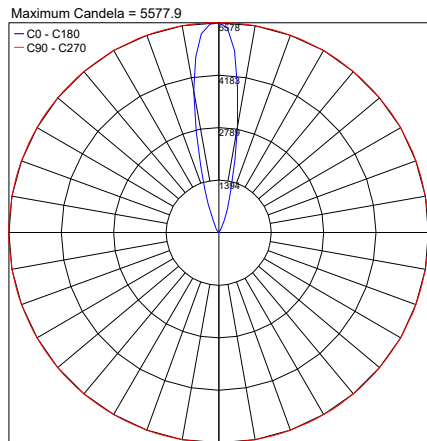

FINISHES

ACCESSORIES

PHOTOMETRIC DATA

NOTE: All photometry is 3000K

N-180 (12W)

21°