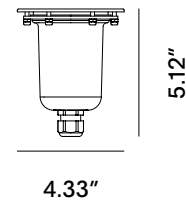

# 240

Inox Natural

Inox Graphite

Inox Bronze

Ring and lamp body in AISI 316L stainless steel, including the part embedded in the ground. 21°, 45° and 65° optics at 2700K, 3000K and 4000K and with GU10 lampholder for OLY N110. Stainless steel fixing screws with color matched to the finish. Installation in the ground and/or on the floor through raised casing. 8 mm thick extra-clear tempered glass. Integrated power supply. HCT surface finish available in three variants.

OLY N110

Color 2700 K 543 lm	3000 K 550 lm	4000 K 613 lm	Emission 21° 45° 65°
Power 5 W	Codes Technical details		
<a href="#">IP66</a> <a href="#">IP67</a> <a href="#">IK09</a> <a href="#">Accessories</a>			