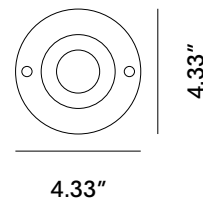

# 240

Inox Natural

Inox Graphite

Inox Bronze

Ring and lamp body in AISI 316L stainless steel, including the part embedded in the ground. 21°, 45° and 65° optics at 2700K, 3000K and 4000K and with GU10 lampholder for OLY N110. Stainless steel fixing screws with color matched to the finish. Installation in the ground and/or on the floor through raised casing. 8 mm thick extra-clear tempered glass. Integrated power supply. HCT surface finish available in three variants.

OLY N110

Color 2700 K 543 lm	3000 K 550 lm	4000 K 613 lm	Emission 21° 45° 65°
Power 5 W	Codes Technical details		
<a href="#">IP66</a> <a href="#">IP67</a> <a href="#">IK09</a> <a href="#">Accessories</a>			