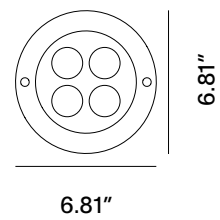

Ring and lamp body in AISI 316L stainless steel, including the part embedded in the ground. 21°, 45° and 65° optics at 2700K, 3000K and 4000K and with GU10 lampholder for OLY N110. Stainless steel fixing screws with color matched to the finish. Installation in the ground and/or on the floor through raised casing. 8 mm thick extra-clear tempered glass. Integrated power supply. HCT surface finish available in three variants.

OLY N110

Color 2700 K 543 lm	3000 K 550 lm	4000 K 613 lm	Emission 21° 45° 65°
Power 5 W	Codes Technical details		
IP66 IP67 IK09 Accessories			

GU10 220 V	Codes Technical details

OLY N180

Color 2700 K 1522 lm	3000 K 1540 lm	4000 K 1717 lm	Emission 21° 45° 65°
Power 12 W	Codes Technical details		

Color 2700 K 2174 lm	3000 K 2200 lm	4000 K 2453 lm	Emission 21° 45° 65°
Power 18 W	Codes Technical details		
IP66 IP67 IK09 Accessories			

OLY N240

Color 2700 K 2964 lm	3000 K 3000 lm	4000 K 3345 lm	Emission 21° 45° 65°
Power 24 W	Codes Technical details		
IP66 IP67 IK09 Accessories