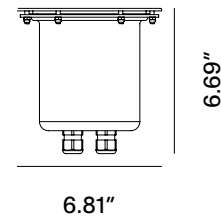

Ring and lamp body in AISI 316L stainless steel, including the part embedded in the ground. 21°, 45° and 65° optics at 2700K, 3000K and 4000K and with GU10 lampholder for OLY N110. Stainless steel fixing screws with color matched to the finish. Installation in the ground and/or on the floor through raised casing. 8 mm thick extra-clear tempered glass. Integrated power supply. HCT surface finish available in three variants.

OLY N110

Color 2700 K 543 lm	3000 K 550 lm	4000 K 613 lm	Emission 21° 45° 65°
Power 5 W	Codes Technical details		
IP66 IP67 IK09 Accessories			

GU10 220 V	Codes Technical details

OLY N180

Color 2700 K 1522 lm	3000 K 1540 lm	4000 K 1717 lm	Emission 21° 45° 65°
Power 12 W	Codes Technical details		

Color 2700 K 2174 lm	3000 K 2200 lm	4000 K 2453 lm	Emission 21° 45° 65°
Power 18 W	Codes Technical details		
IP66 IP67 IK09 Accessories			

OLY N240

Color 2700 K 2964 lm	3000 K 3000 lm	4000 K 3345 lm	Emission 21° 45° 65°
Power 24 W	Codes Technical details		
IP66 IP67 IK09 Accessories