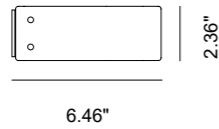

M02

Emission 21° / 45° / 65°