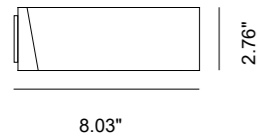

M03

Emission 21° / 45° / 65°

Info	Temperature	2700K (1629 lm) / 3000K (1650 lm) / 4000K (1839 lm)
	Power	15W
	Finish	● INOX Natural ● INOX Graphite ● INOX Bronze
	Characteristics	IK08, IP66, DALI
	Accessories	-