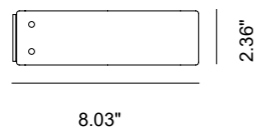

M03

Emission 21° / 45° / 65°

Info	Temperature	2700K (1629 lm) / 3000K (1650 lm) / 4000K (1839 lm)
	Power	15W
	Finish	● INOX Natural ● INOX Graphite ● INOX Bronze
	Characteristics	IK08, IP66, DALI
	Accessories	-