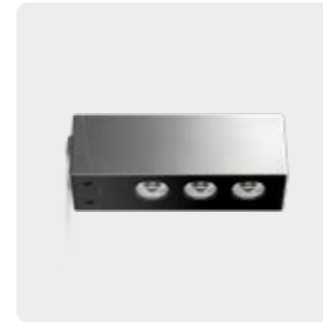

DIJK ROTO M02, INOX BRONZE ↑
DIJK ROTO M02, INOX NATURAL, 4000K →

Extra-clear black screen-printed flush glass

AISI 316L stainless steel rotating bracket

Single-axis head swiveling

The spacer integrated with the lamp body makes the product compact. Made of stainless steel AISI 316L. Extra-clear black silk-screened tempered glass, 0.16 inches thick. Available in single and dual emission versions with one, two, or three LEDs to meet different design requirements. Optics include 21°, 45°, 65°, asymmetric, and street optics with color temperatures of 2700K, 3000K, and 4000K; the latter two optics are available only for single emission versions. Integrated power supply. Surface finish HCT available in three variants.

M01

M02

M03

M01

Emission 21° / 45° / 65°

Info	Temperature	2700K (543 lm) / 3000K (550 lm) / 4000K (613 lm)
	Power	LED 5W
	Finish	● INOX Natural ● INOX Graphite ● INOX Bronze
	Characteristics	IK08, IP66, DALI
	Accessories	-