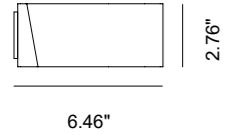

M02

Emission 21° / 45° / 65°