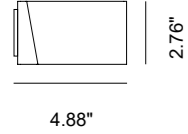

M01

M02

M03

M01

Emission 21° / 45° / 65°

Info	Temperature	2700K (543 lm) / 3000K (550 lm) / 4000K (613 lm)
	Power	LED 5W
	Finish	● INOX Natural ● INOX Graphite ● INOX Bronze
	Characteristics	IK08, IP66, DALI
	Accessories	-