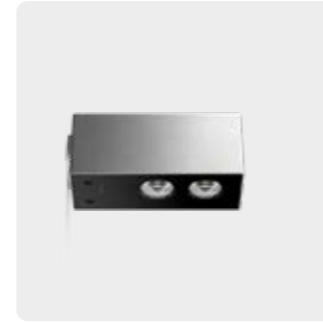

DIJK ROTO M02, INOX BRONZE ↑
DIJK ROTO M02, INOX NATURAL, 4000K →

Extra-clear black screen-printed flush glass

AISI 316L stainless steel rotating bracket

Single-axis head swiveling

The spacer integrated with the lamp body makes the product compact. Made of stainless steel AISI 316L. Extra-clear black silk-screened tempered glass, 0.16 inches thick. Available in single and dual emission versions with one, two, or three LEDs to meet different design requirements. Optics include 21°, 45°, 65°, asymmetric, and street optics with color temperatures of 2700K, 3000K, and 4000K; the latter two optics are available only for single emission versions. Integrated power supply. Surface finish HCT available in three variants.

M01

M02

M03

M01

Emission 21° / 45° / 65°

Info	Temperature	2700K (543 lm) / 3000K (550 lm) / 4000K (613 lm)
	Power	LED 5W
	Finish	● INOX Natural ● INOX Graphite ● INOX Bronze
	Characteristics	IK08, IP66, DALI
	Accessories	-