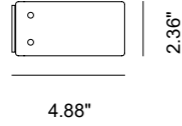

M01

M02

M03

M01

Emission 21° / 45° / 65°

Info	Temperature	2700K (543 lm) / 3000K (550 lm) / 4000K (613 lm)
	Power	LED 5W
	Finish	● INOX Natural ● INOX Graphite ● INOX Bronze
	Characteristics	IK08, IP66, DALI
	Accessories	-