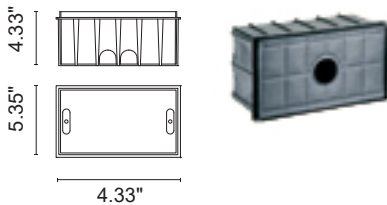

Accessories: Alice

U77

BOX FOR INSTALLATION
9.29" x 5.35" H 4.33"

Job Name:

Fixture Type:

Last Modified:

designplan

sales@designplan.com
www.designplan.com