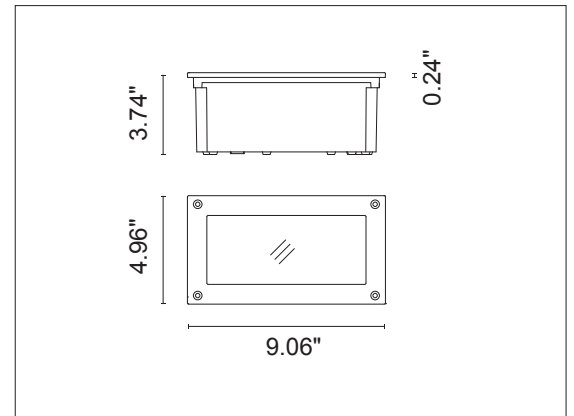

MID-POWER LED