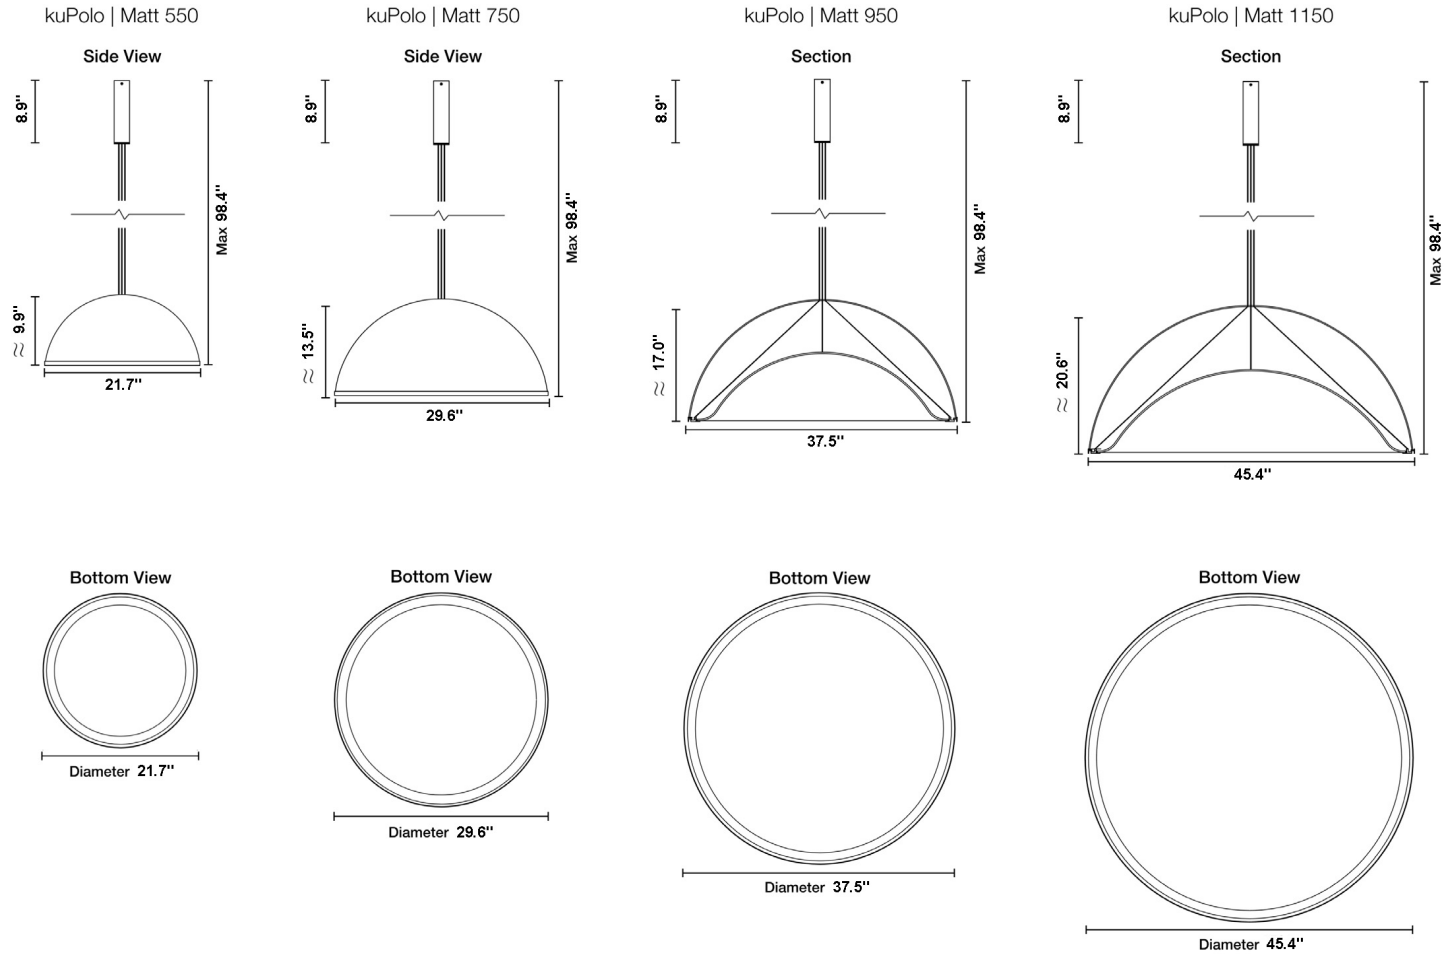

FIXTURE DIMENSIONS

SUGGESTED POWER SUPPLIES

48VDC

Part Number	Description	Input/Output	# of Fixtures			
			Ø21.7"	Ø29.6"	Ø37.5"	Ø45.4"
PPLT00492	Non-Dim	120-277VAC to 48VDC, 187W, Class 2	1-1	1-1	—	—
PPLT00672	Non-Dim	120-277VAC to 48VDC, 240W, Class 2	1-2	1-2	1-1	1-1
PPLT00566	Non-Dim	120-277VAC to 48VDC, 600W, Class 2	1-5	1-4	1-3	1-2

For other power supply options consult factory.

Job Name/Date:

Fixture Type Designation: