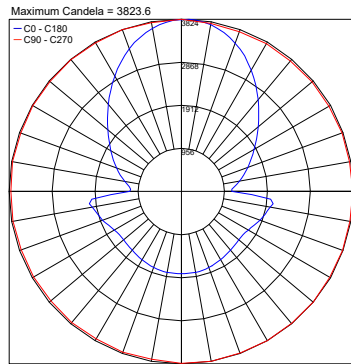

PHOTOMETRIC DATA - Note all Photometry is 3000K

Job Name/Date:

Fixture Type Designation: