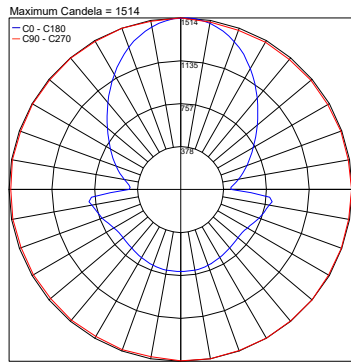

PHOTOMETRIC DATA - Note all Photometry is 3000K

Job Name/Date:

Fixture Type Designation: