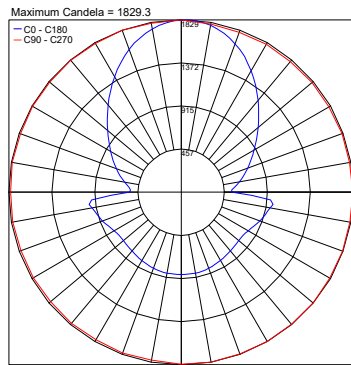

PHOTOMETRIC DATA - Note all Photometry is 3000K

Job Name/Date:

Fixture Type Designation: