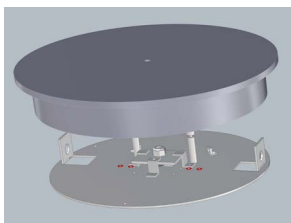

Kupolo Matte

Kupolo Matte is a fully configurable, handcrafted, circular, decorative dome pendant, made of high-grade Dual Satin acrylic, and available in multiple etch-designs and a choice of 2 dome colors. It is available in 4 diameters: 21.7", 29.6", 37.5" and 45.4", and static white or tunable white options. PROVIDED WITH INTEGRAL DALI2 DRIVER. REQUIRES REMOTE 48VDC non-dim DRIVER AND DALI CONTROLS PROVIDED BY OTHERS.

Fixture Dimensions - See Page 2

TECHNICAL DATA

Wattage	STATIC WHITE	TUNABLE WHITE
	88W - 21.7" (550 mm)	138W - 21.7" (550 mm)
	120W - 29.6" (750 mm)	181W - 29.6" (750 mm)
	152W - 37.5" (950 mm)	233W - 37.5" (950 mm)
	184W - 45.4" (1150 mm)	284W - 45.4" (1150 mm)
Power Supply	Remote 48VDC, not included. See page 2. Integral DALI2 drivers - Dali controls provided by others	
Construction	Dome: 0.31" High-grade Acrylic Ring: CNC Milled High-grade Aluminum Lens: 0.24" High-grade Satin Acrylic	
CCT	2700K, 3000K, 4000K, 5000K, 6500K Tunable White 2200-6500K	
CRI	80 (90 optional for 2700K, 3000K, 4000K)	
Delivered Lumens	6,927 lm (21.7" - 30K)	11,411 lm (21.7" - TW)
	9,444 lm (29.6" - 30K)	15,557 lm (29.6" - TW)
	11,965 lm (37.5" - 30K)	19,711 lm (37.5" - TW)
	14,479 lm (45.4" - 30K)	23,851 lm (45.4" - TW)
Efficacy	79 lm/W (3000K)	
Optics		
Dome, Ring Colors	2 Dome, 4 Ring, 6 Etch Designs - See Below	
Fixture Dimensions	9.9" x Ø21.7", 13.5" x Ø29.6" 17.0" x Ø37.5", 21.7" x Ø45.4"	
Lumen Maintenance	100,000 hrs L80, B10 (Ta 25°C)	
Color Consistency	3-Step MacAdam	

Mikado

Wave

ACCESSORIES

Installation

xxx
Ceiling Rose - Gear Tube

Optional

xxx
Casambi App & Power Supply
(required for Casambi version)

xxx
Casambi Wall Switch