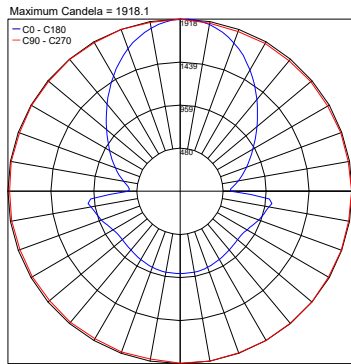

PHOTOMETRIC DATA - Note all Photometry is 3000K

Job Name/Date:

Fixture Type Designation: