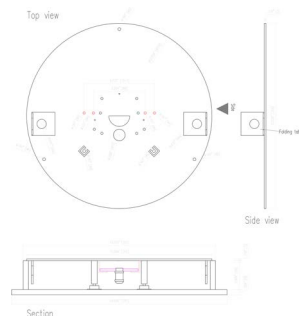

Fixture Dimensions - See Page 2

TECHNICAL DATA

Wattage	STATIC WHITE	TUNABLE WHITE
	88W - 21.7" (550 mm)	138W - 21.7" (550 mm)
	120W - 29.6" (750 mm)	181W - 29.6" (750 mm)
	152W - 37.5" (950 mm)	233W - 37.5" (950 mm)
	184W - 45.4" (1150 mm)	284W - 45.4" (1150 mm)
Power Supply	Remote 48VDC, not included. See page 2. Integral DALI2 drivers - Dali controls provided by others	
Construction	Dome: 0.31" High-grade Acrylic Ring: CNC Milled High-grade Aluminum Lens: 0.24" High-grade Satin Acrylic	
CCT	2700K, 3000K, 4000K, 5000K, 6500K Tunable White 2200-6500K	
CRI	80 (90 optional for 2700K, 3000K, 4000K)	
Delivered Lumens	6,927 lm (21.7" - 30K)	11,411 lm (21.7" - TW)
	9,444 lm (29.6" - 30K)	15,557 lm (29.6" - TW)
	11,965 lm (37.5" - 30K)	19,711 lm (37.5" - TW)
	14,479 lm (45.4" - 30K)	23,851 lm (45.4" - TW)
Efficacy	79 lm/W (3000K)	
Optics		
Dome, Ring Colors	2 Dome, 4 Ring, 6 Etch Designs - See Below	
Fixture Dimensions	9.9" x Ø21.7", 13.5" x Ø29.6" 17.0" x Ø37.5", 21.7" x Ø45.4"	
Lumen Maintenance	100,000 hrs L80, B10 (Ta 25°C)	
Color Consistency	3-Step MacAdam	

Job Name/Date:

Fixture Type Designation:

FIXTURE DIMENSIONS

SUGGESTED POWER SUPPLIES

48VDC

Part Number	Description	Input/Output	# of Fixtures			
			Ø21.7"	Ø29.6"	Ø37.5"	Ø45.4"
PPLT00492	Non-Dim	120-277VAC to 48VDC, 187W, Class 2	1-1	1-1	—	—
PPLT00672	Non-Dim	120-277VAC to 48VDC, 240W, Class 2	1-2	1-2	1-1	1-1
PPLT00566	Non-Dim	120-277VAC to 48VDC, 600W, Class 2	1-5	1-4	1-3	1-2

Mikado

Wave

ACCESSORIES

Installation

xxx
Ceiling Rose - Gear Tube

Optional

xxx
Casambi App & Power Supply
(required for Casambi version)

xxx
Casambi Wall Switch