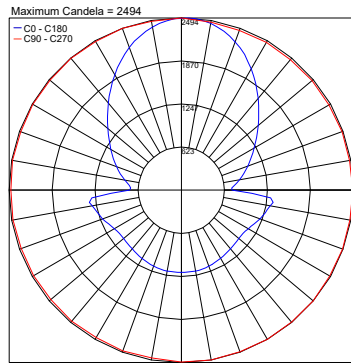

PHOTOMETRIC DATA - Note all Photometry is 3000K

Job Name/Date:

Fixture Type Designation: