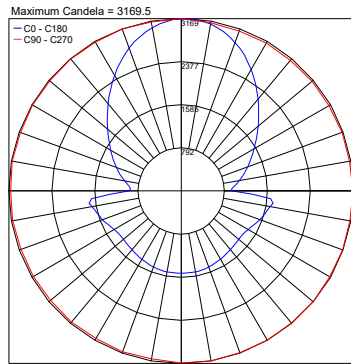

PHOTOMETRIC DATA - Note all Photometry is 3000K

Job Name/Date:

Fixture Type Designation: