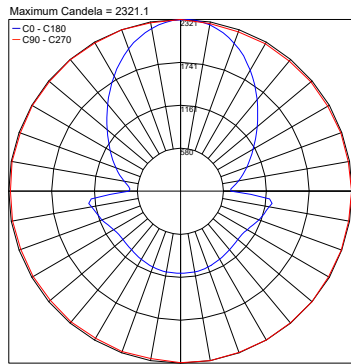

PHOTOMETRIC DATA - Note all Photometry is 3000K

Job Name/Date:

Fixture Type Designation: