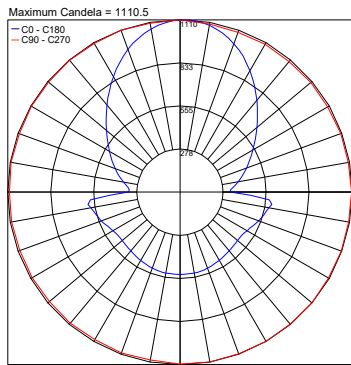

PHOTOMETRIC DATA - Note all Photometry is 3000K

Job Name/Date:

Fixture Type Designation: