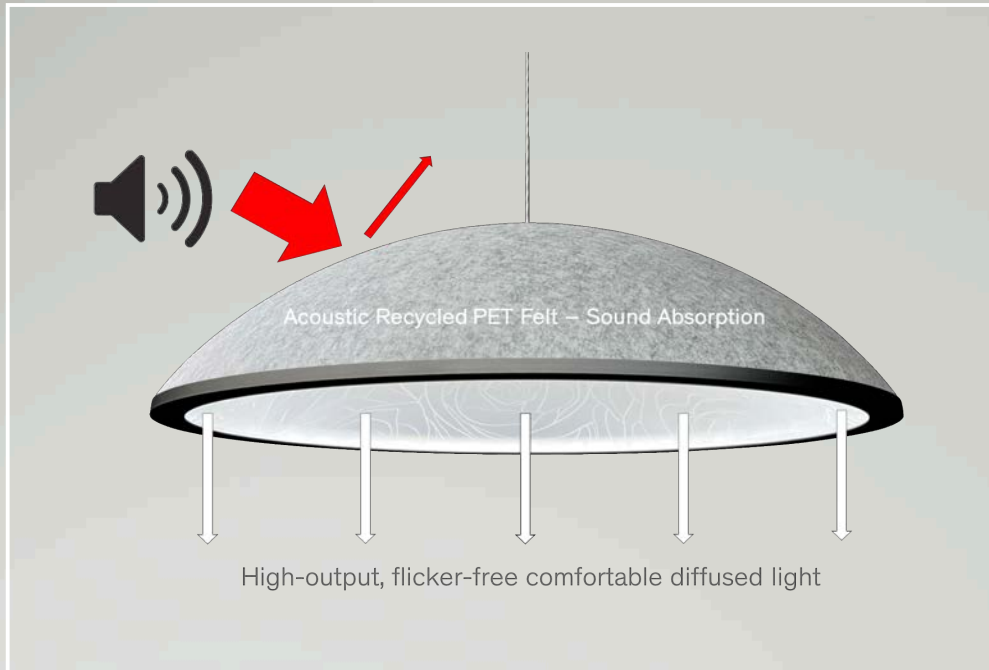

WHERE LIGHT AND SOUND MANAGEMENT MEET, COMFORT & WELL-BEING IS CREATED.

Light and acoustics are judged as critically important factors in creating comfort & well-being. Studies have shown that the acoustics and the lighting of a space have a significant impact on productivity, as well as on how a space is experienced.

ArchilumO has developed an acoustic lighting platform where function meets form, where beautifully designed lighting and acoustics work towards optimally lit space conditions and balanced room acoustics that enhance human well-being.