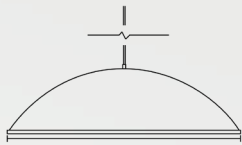

designplan® 

aKupolo

acoustic
lighting
solutions

aKupolo | Concave

aKupolo | MODELS

aKupolo | Convex

aKupolo | Indirect

DIMENSIONS

21.65"

29.53"

37.40"

45.28"

RING PROFILES

SILVER

GOLD

ALU MATT