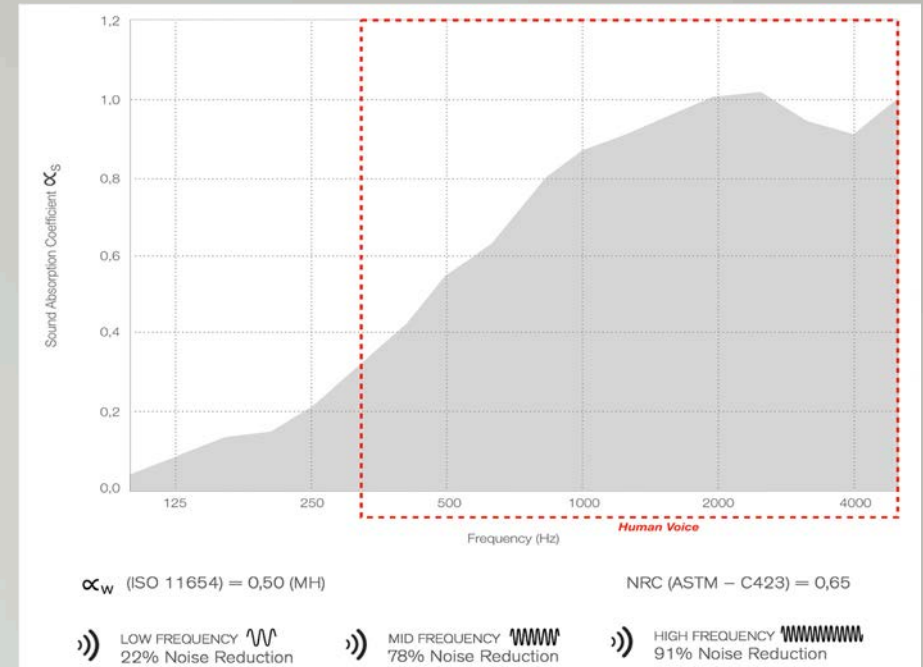

WHERE LIGHT AND SOUND MANAGEMENT MEET, COMFORT & WELL-BEING IS CREATED.

Light and acoustics are judged as critically important factors in creating comfort & well-being. Studies have shown that the acoustics and the lighting of a space have a significant impact on productivity, as well as on how a space is experienced.

ArchilumO has developed an acoustic lighting platform where function meets form, where beautifully designed lighting and acoustics work towards optimally lit space conditions and balanced room acoustics that enhance human well-being.