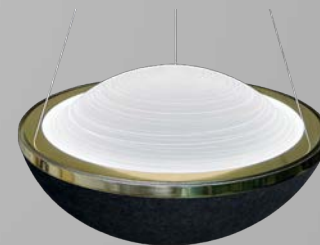

designplan® 

aKupolo

acoustic
lighting
solutions

aKupolo | Concave

aKupolo | MODELS

aKupolo | Convex

aKupolo | Indirect

DIMENSIONS

21.65"

29.53"

37.40"

45.28"

RING PROFILES

SILVER

GOLD

ALU MATT

BLACK MATT

aKupolo | You Create

ETCH- DESIGNS

SHADE

WAVE

LINES

MIKADO

CIRCLE