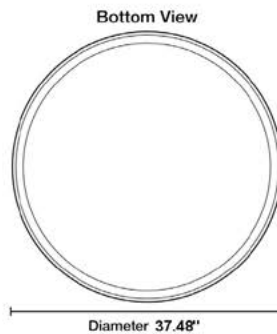

Fixture Dimensions - See Page 2

TECHNICAL DATA

Wattage	STATIC WHITE	TUNABLE WHITE
	88W - 21.7" (550 mm)	138W - 21.7" (550 mm)
	120W - 29.5" (750 mm)	181W - 29.5" (750 mm)
	152W - 37.4" (950 mm)	233W - 37.4" (950 mm)
	184W - 45.3" (1150 mm)	284W - 45.3" (1150 mm)
Power Supply	Remote 48VDC, not included. See page 2. Integral DALI2 drivers - Dali controls provided by others	
Construction	Acoustic Dome: 0.35" Fire-rated Recycled PET Felt Ring: CNC Milled High-grade Aluminum Lens: 0.24" High-grade Satin Acrylic	
CCT	2700K, 3000K, 4000K, 5000K, 6500K Tunable White 2200-6500K	
CRI	80 (90 optional for 2700K, 3000K, 4000K)	
Delivered Lumens	5,479 lm (21.7" - 30K)	8,647 lm (21.7" - TW)
	7,470 lm (29.5" - 30K)	11,789 lm (29.5" - TW)
	9,464 lm (37.4" - 30K)	14,936 lm (37.4" - TW)
	11,452 lm (45.3" - 30K)	18,074 lm (45.3" - TW)
Efficacy	62 lm/W (3000K)	
Optics	Indirect	
Felt, Ring Colors	6 Felt, 4 Ring, 6 Etch Designs - See Below	
Fixture Dimensions	6.4" x Ø21.7", 8.4" x Ø29.6" 10.3" x Ø37.5", 12.3" x Ø45.4"	
Lumen Maintenance	100,000 hrs L80, B10 (Ta 25°C)	
Color Consistency	3-Step MacAdam	

ORDERING INFORMATION

Example: ARAKUP-4-1-T-V-M-S-C.US. Power Supplies ordered separately.

ARAKUP	-		-	1	-		-	V	-		-		-		-		-		-	US	
Model #	Diameter	CRI	CCT	Style	Dome Felt	Ring Trim	Etch Design														US
ARAKUP	4 - 45.3"	1 - 80	2 - 2700K	V - Concave	M - Marble Gray	A - Alum	C - Circle														US
	3 - 37.4"		3 - 3000K		S - Sand	B - Black	L - Lines														
	2 - 29.5"		4 - 4000K		C - Coconut	S - Silver	S - Shade														
	1 - 21.7"		5 - 5000K		N - Night Blue	G - Gold	R - Rose														
			6 - 6500K		A - Antracite		M - Mikado														
			T - Tunable White		B - Black		W - Wave														

Job Name/Date:

Fixture Type Designation:

FIXTURE DIMENSIONS

aKupolo | Concave 550

aKupolo | Concave 750

aKupolo | Concave 950

aKupolo | Concave 1150

SUGGESTED POWER SUPPLIES