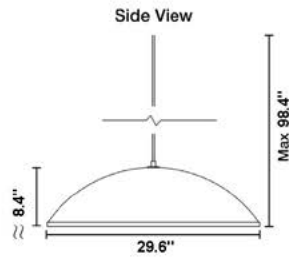

Fixture Dimensions - See Page 2

TECHNICAL DATA

Wattage	STATIC WHITE	TUNABLE WHITE
	88W - 21.7" (550 mm)	138W - 21.7" (550 mm)
	120W - 29.5" (750 mm)	181W - 29.5" (750 mm)
	152W - 37.4" (950 mm)	233W - 37.4" (950 mm)
	184W - 45.3" (1150 mm)	284W - 45.3" (1150 mm)
Power Supply	Remote 48VDC, not included. See page 2. Integral DALI2 drivers - Dali controls provided by others	
Construction	Acoustic Dome: 0.35" Fire-rated Recycled PET Felt Ring: CNC Milled High-grade Aluminum Lens: 0.24" High-grade Satin Acrylic	
CCT	2700K, 3000K, 4000K, 5000K, 6500K Tunable White 2200-6500K	
CRI	80 (90 optional for 2700K, 3000K, 4000K)	
Delivered Lumens	5,479 lm (21.7" - 30K)	8,647 lm (21.7" - TW)
	7,470 lm (29.5" - 30K)	11,789 lm (29.5" - TW)
	9,464 lm (37.4" - 30K)	14,936 lm (37.4" - TW)
	11,452 lm (45.3" - 30K)	18,074 lm (45.3" - TW)
Efficacy	62 lm/W (3000K)	
Optics	Indirect	
Felt, Ring Colors	6 Felt, 4 Ring, 6 Etch Designs - See Below	
Fixture Dimensions	6.4" x Ø21.7", 8.4" x Ø29.6" 10.3" x Ø37.5", 12.3" x Ø45.4"	
Lumen Maintenance	100,000 hrs L80, B10 (Ta 25°C)	
Color Consistency	3-Step MacAdam	

ORDERING INFORMATION

Example: ARAKUP-4-1-T-V-M-S-C.US. Power Supplies ordered separately.

ARAKUP	-		-	1	-		-	V	-		-		-		-		-		-	US	
Model #	Diameter	CRI	CCT	Style	Dome Felt	Ring Trim	Etch Design														US
ARAKUP	4 - 45.3"	1 - 80	2 - 2700K	V - Concave	M - Marble Gray	A - Alum	C - Circle														US
	3 - 37.4"		3 - 3000K		S - Sand	B - Black	L - Lines														
	2 - 29.5"		4 - 4000K		C - Coconut	S - Silver	S - Shade														
	1 - 21.7"		5 - 5000K		N - Night Blue	G - Gold	R - Rose														
			6 - 6500K		A - Antracite		M - Mikado														
			T - Tunable White		B - Black		W - Wave														

Job Name/Date:

Fixture Type Designation:

FIXTURE DIMENSIONS

aKupolo | Concave 550

aKupolo | Concave 750

aKupolo | Concave 950

aKupolo | Concave 1150

SUGGESTED POWER SUPPLIES