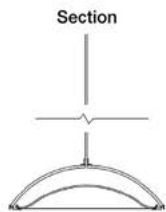

Fixture Dimensions - See Page 2

TECHNICAL DATA

Wattage	STATIC WHITE	TUNABLE WHITE
	88W - 21.7" (550 mm)	138W - 21.7" (550 mm)
	120W - 29.5" (750 mm)	181W - 29.5" (750 mm)
	152W - 37.4" (950 mm)	233W - 37.4" (950 mm)
	184W - 45.3" (1150 mm)	284W - 45.3" (1150 mm)
Power Supply	Remote 48VDC, not included. See page 2. Integral DALI2 drivers - Dali controls provided by others	
Construction	Acoustic Dome: 0.35" Fire-rated Recycled PET Felt Ring: CNC Milled High-grade Aluminum Lens: 0.24" High-grade Satin Acrylic	
CCT	2700K, 3000K, 4000K, 5000K, 6500K Tunable White 2200-6500K	
CRI	80 (90 optional for 2700K, 3000K, 4000K)	
Delivered Lumens	5,479 lm (21.7" - 30K)	8,647 lm (21.7" - TW)
	7,470 lm (29.5" - 30K)	11,789 lm (29.5" - TW)
	9,464 lm (37.4" - 30K)	14,936 lm (37.4" - TW)
	11,452 lm (45.3" - 30K)	18,074 lm (45.3" - TW)
Efficacy	62 lm/W (3000K)	
Optics	Indirect	
Felt, Ring Colors	6 Felt, 4 Ring, 6 Etch Designs - See Below	
Fixture Dimensions	6.4" x Ø21.7", 8.4" x Ø29.6" 10.3" x Ø37.5", 12.3" x Ø45.4"	
Lumen Maintenance	100,000 hrs L80, B10 (Ta 25°C)	
Color Consistency	3-Step MacAdam	

ORDERING INFORMATION

Example: ARAKUP-4-1-T-V-M-S-C.US. Power Supplies ordered separately.

ARAKUP	-		-	1	-		-	V	-		-		-		-		-		-	US	
Model #	Diameter	CRI	CCT	Style	Dome Felt	Ring Trim	Etch Design														US
ARAKUP	4 - 45.3"	1 - 80	2 - 2700K	V - Concave	M - Marble Gray	A - Alum	C - Circle														US
	3 - 37.4"		3 - 3000K		S - Sand	B - Black	L - Lines														
	2 - 29.5"		4 - 4000K		C - Coconut	S - Silver	S - Shade														
	1 - 21.7"		5 - 5000K		N - Night Blue	G - Gold	R - Rose														
			6 - 6500K		A - Antracite		M - Mikado														
			T - Tunable White		B - Black		W - Wave														

Job Name/Date:

Fixture Type Designation:

FIXTURE DIMENSIONS

aKupolo | Concave 550

aKupolo | Concave 750

aKupolo | Concave 950

aKupolo | Concave 1150

SUGGESTED POWER SUPPLIES