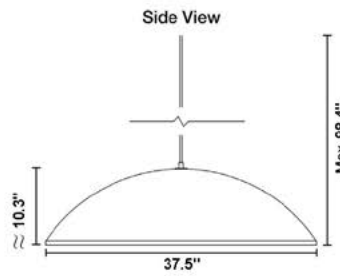

Fixture Dimensions - See Page 2

TECHNICAL DATA

Wattage	STATIC WHITE	TUNABLE WHITE
	88W - 21.7" (550 mm)	138W - 21.7" (550 mm)
	120W - 29.5" (750 mm)	181W - 29.5" (750 mm)
	152W - 37.4" (950 mm)	233W - 37.4" (950 mm)
	184W - 45.3" (1150 mm)	284W - 45.3" (1150 mm)
Power Supply	Remote 48VDC, not included. See page 2. Integral DALI2 drivers - Dali controls provided by others	
Construction	Acoustic Dome: 0.35" Fire-rated Recycled PET Felt Ring: CNC Milled High-grade Aluminum Lens: 0.24" High-grade Satin Acrylic	
CCT	2700K, 3000K, 4000K, 5000K, 6500K Tunable White 2200-6500K	
CRI	80 (90 optional for 2700K, 3000K, 4000K)	
Delivered Lumens	5,479 lm (21.7" - 30K)	8,647 lm (21.7" - TW)
	7,470 lm (29.5" - 30K)	11,789 lm (29.5" - TW)
	9,464 lm (37.4" - 30K)	14,936 lm (37.4" - TW)
	11,452 lm (45.3" - 30K)	18,074 lm (45.3" - TW)
Efficacy	62 lm/W (3000K)	
Optics	Indirect	
Felt, Ring Colors	6 Felt, 4 Ring, 6 Etch Designs - See Below	
Fixture Dimensions	6.4" x Ø21.7", 8.4" x Ø29.6" 10.3" x Ø37.5", 12.3" x Ø45.4"	
Lumen Maintenance	100,000 hrs L80, B10 (Ta 25°C)	
Color Consistency	3-Step MacAdam	

ORDERING INFORMATION

Example: ARAKUP-4-1-T-V-M-S-C.US. Power Supplies ordered separately.

ARAKUP	-		-	1	-		-	V	-		-		-		-		-		-	US	
Model #	Diameter	CRI	CCT	Style	Dome Felt	Ring Trim	Etch Design														US
ARAKUP	4 - 45.3"	1 - 80	2 - 2700K	V - Concave	M - Marble Gray	A - Alum	C - Circle														US
	3 - 37.4"		3 - 3000K		S - Sand	B - Black	L - Lines														
	2 - 29.5"		4 - 4000K		C - Coconut	S - Silver	S - Shade														
	1 - 21.7"		5 - 5000K		N - Night Blue	G - Gold	R - Rose														
			6 - 6500K		A - Antracite		M - Mikado														
			T - Tunable White		B - Black		W - Wave														

Job Name/Date:

Fixture Type Designation:

FIXTURE DIMENSIONS

aKupolo | Concave 550

aKupolo | Concave 750

aKupolo | Concave 950

aKupolo | Concave 1150

SUGGESTED POWER SUPPLIES