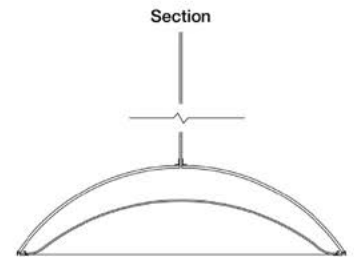

Fixture Dimensions - See Page 2

TECHNICAL DATA

Wattage	STATIC WHITE	TUNABLE WHITE
	88W - 21.7" (550 mm)	138W - 21.7" (550 mm)
	120W - 29.5" (750 mm)	181W - 29.5" (750 mm)
	152W - 37.4" (950 mm)	233W - 37.4" (950 mm)
	184W - 45.3" (1150 mm)	284W - 45.3" (1150 mm)
Power Supply	Remote 48VDC, not included. See page 2. Integral DALI2 drivers - Dali controls provided by others	
Construction	Acoustic Dome: 0.35" Fire-rated Recycled PET Felt Ring: CNC Milled High-grade Aluminum Lens: 0.24" High-grade Satin Acrylic	
CCT	2700K, 3000K, 4000K, 5000K, 6500K Tunable White 2200-6500K	
CRI	80 (90 optional for 2700K, 3000K, 4000K)	
Delivered Lumens	5,479 lm (21.7" - 30K)	8,647 lm (21.7" - TW)
	7,470 lm (29.5" - 30K)	11,789 lm (29.5" - TW)
	9,464 lm (37.4" - 30K)	14,936 lm (37.4" - TW)
	11,452 lm (45.3" - 30K)	18,074 lm (45.3" - TW)
Efficacy	62 lm/W (3000K)	
Optics	Indirect	
Felt, Ring Colors	6 Felt, 4 Ring, 6 Etch Designs - See Below	
Fixture Dimensions	6.4" x Ø21.7", 8.4" x Ø29.6" 10.3" x Ø37.5", 12.3" x Ø45.4"	
Lumen Maintenance	100,000 hrs L80, B10 (Ta 25°C)	
Color Consistency	3-Step MacAdam	

ORDERING INFORMATION

Example: ARAKUP-4-1-T-V-M-S-C.US. Power Supplies ordered separately.

ARAKUP	-		-	1	-		-	V	-		-		-		-		-		-	US	
Model #	Diameter	CRI	CCT	Style	Dome Felt	Ring Trim	Etch Design														US
ARAKUP	4 - 45.3"	1 - 80	2 - 2700K	V - Concave	M - Marble Gray	A - Alum	C - Circle														US
	3 - 37.4"		3 - 3000K		S - Sand	B - Black	L - Lines														
	2 - 29.5"		4 - 4000K		C - Coconut	S - Silver	S - Shade														
	1 - 21.7"		5 - 5000K		N - Night Blue	G - Gold	R - Rose														
			6 - 6500K		A - Antracite		M - Mikado														
			T - Tunable White		B - Black		W - Wave														

Job Name/Date:

Fixture Type Designation:

FIXTURE DIMENSIONS

aKupolo | Concave 550

aKupolo | Concave 750

aKupolo | Concave 950

aKupolo | Concave 1150

SUGGESTED POWER SUPPLIES