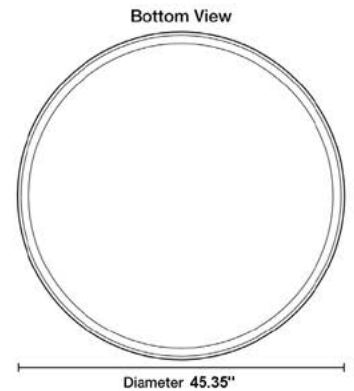

Fixture Dimensions - See Page 2

TECHNICAL DATA

Wattage	STATIC WHITE	TUNABLE WHITE
	88W - 21.7" (550 mm)	138W - 21.7" (550 mm)
	120W - 29.5" (750 mm)	181W - 29.5" (750 mm)
	152W - 37.4" (950 mm)	233W - 37.4" (950 mm)
	184W - 45.3" (1150 mm)	284W - 45.3" (1150 mm)
Power Supply	Remote 48VDC, not included. See page 2. Integral DALI2 drivers - Dali controls provided by others	
Construction	Acoustic Dome: 0.35" Fire-rated Recycled PET Felt Ring: CNC Milled High-grade Aluminum Lens: 0.24" High-grade Satin Acrylic	
CCT	2700K, 3000K, 4000K, 5000K, 6500K Tunable White 2200-6500K	
CRI	80 (90 optional for 2700K, 3000K, 4000K)	
Delivered Lumens	5,479 lm (21.7" - 30K)	8,647 lm (21.7" - TW)
	7,470 lm (29.5" - 30K)	11,789 lm (29.5" - TW)
	9,464 lm (37.4" - 30K)	14,936 lm (37.4" - TW)
	11,452 lm (45.3" - 30K)	18,074 lm (45.3" - TW)
Efficacy	62 lm/W (3000K)	
Optics	Indirect	
Felt, Ring Colors	6 Felt, 4 Ring, 6 Etch Designs - See Below	
Fixture Dimensions	6.4" x Ø21.7", 8.4" x Ø29.6" 10.3" x Ø37.5", 12.3" x Ø45.4"	
Lumen Maintenance	100,000 hrs L80, B10 (Ta 25°C)	
Color Consistency	3-Step MacAdam	

ORDERING INFORMATION

Example: ARAKUP-4-1-T-V-M-S-C.US. Power Supplies ordered separately.

ARAKUP	-		-	1	-		-	V	-		-		-		-		-		-	US	
Model #	Diameter	CRI	CCT	Style	Dome Felt	Ring Trim	Etch Design														US
ARAKUP	4 - 45.3"	1 - 80	2 - 2700K	V - Concave	M - Marble Gray	A - Alum	C - Circle														US
	3 - 37.4"		3 - 3000K		S - Sand	B - Black	L - Lines														
	2 - 29.5"		4 - 4000K		C - Coconut	S - Silver	S - Shade														
	1 - 21.7"		5 - 5000K		N - Night Blue	G - Gold	R - Rose														
			6 - 6500K		A - Antracite		M - Mikado														
			T - Tunable White		B - Black		W - Wave														

Job Name/Date:

Fixture Type Designation:

FIXTURE DIMENSIONS

aKupolo | Concave 550

aKupolo | Concave 750

aKupolo | Concave 950

aKupolo | Concave 1150

SUGGESTED POWER SUPPLIES