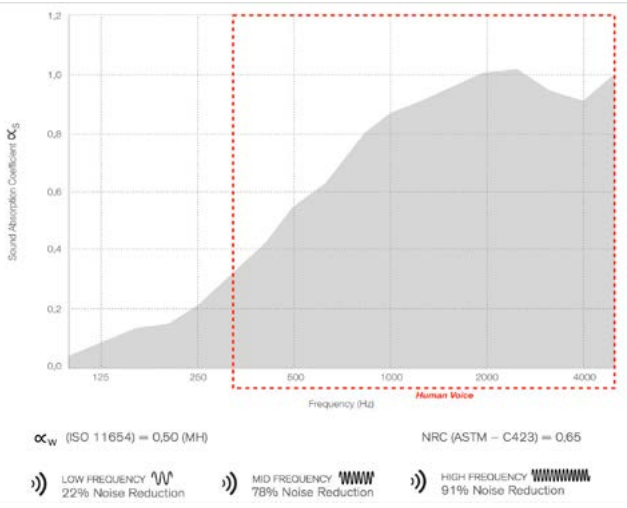

Fixture Dimensions - See Page 2

TECHNICAL DATA

Wattage	STATIC WHITE	TUNABLE WHITE
	88W - 21.7" (550 mm)	138W - 21.7" (550 mm)
	120W - 29.5" (750 mm)	181W - 29.5" (750 mm)
	152W - 37.4" (950 mm)	233W - 37.4" (950 mm)
	184W - 45.3" (1150 mm)	284W - 45.3" (1150 mm)
Power Supply	Remote 48VDC, not included. See page 2. Integral DALI2 drivers - Dali controls provided by others	
Construction	Acoustic Dome: 0.35" Fire-rated Recycled PET Felt Ring: CNC Milled High-grade Aluminum Lens: 0.24" High-grade Satin Acrylic	
CCT	2700K, 3000K, 4000K, 5000K, 6500K Tunable White 2200-6500K	
CRI	80 (90 optional for 2700K, 3000K, 4000K)	
Delivered Lumens	5,479 lm (21.7" - 30K)	8,647 lm (21.7" - TW)
	7,470 lm (29.5" - 30K)	11,789 lm (29.5" - TW)
	9,464 lm (37.4" - 30K)	14,936 lm (37.4" - TW)
	11,452 lm (45.3" - 30K)	18,074 lm (45.3" - TW)
Efficacy	62 lm/W (3000K)	
Optics	Indirect	
Felt, Ring Colors	6 Felt, 4 Ring, 6 Etch Designs - See Below	
Fixture Dimensions	6.4" x Ø21.7", 8.4" x Ø29.6" 10.3" x Ø37.5", 12.3" x Ø45.4"	
Lumen Maintenance	100,000 hrs L80, B10 (Ta 25°C)	
Color Consistency	3-Step MacAdam	

For other power supply options consult factory.

Job Name/Date:

Fixture Type Designation:

FELT COLORS

RING COLORS

ETCH DESIGNS

ACOUSTIC PERFORMANCE CHART

Job Name/Date:

Fixture Type Designation:

PHOTOMETRIC DATA - Note all Photometry is 3000K

Job Name/Date:

Fixture Type Designation: