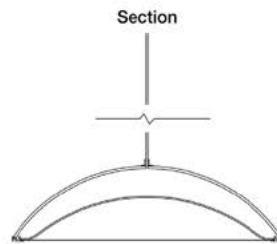

Fixture Dimensions - See Page 2

TECHNICAL DATA

Wattage	STATIC WHITE	TUNABLE WHITE
	88W - 21.7" (550 mm)	138W - 21.7" (550 mm)
	120W - 29.5" (750 mm)	181W - 29.5" (750 mm)
	152W - 37.4" (950 mm)	233W - 37.4" (950 mm)
	184W - 45.3" (1150 mm)	284W - 45.3" (1150 mm)
Power Supply	Remote 48VDC, not included. See page 2. Integral DALI2 drivers - Dali controls provided by others	
Construction	Acoustic Dome: 0.35" Fire-rated Recycled PET Felt Ring: CNC Milled High-grade Aluminum Lens: 0.24" High-grade Satin Acrylic	
CCT	2700K, 3000K, 4000K, 5000K, 6500K Tunable White 2200-6500K	
CRI	80 (90 optional for 2700K, 3000K, 4000K)	
Delivered Lumens	5,479 lm (21.7" - 30K)	8,647 lm (21.7" - TW)
	7,470 lm (29.5" - 30K)	11,789 lm (29.5" - TW)
	9,464 lm (37.4" - 30K)	14,936 lm (37.4" - TW)
	11,452 lm (45.3" - 30K)	18,074 lm (45.3" - TW)
Efficacy	62 lm/W (3000K)	
Optics	Indirect	
Felt, Ring Colors	6 Felt, 4 Ring, 6 Etch Designs - See Below	
Fixture Dimensions	6.4" x Ø21.7", 8.4" x Ø29.6" 10.3" x Ø37.5", 12.3" x Ø45.4"	
Lumen Maintenance	100,000 hrs L80, B10 (Ta 25°C)	
Color Consistency	3-Step MacAdam	

ORDERING INFORMATION

Example: ARAKUP-4-1-T-V-M-S-C.US. Power Supplies ordered separately.

ARAKUP	-		-	1	-		-	V	-		-		-		-		-		-	US	
Model #	Diameter	CRI	CCT	Style	Dome Felt	Ring Trim	Etch Design														US
ARAKUP	4 - 45.3"	1 - 80	2 - 2700K	V - Concave	M - Marble Gray	A - Alum	C - Circle														US
	3 - 37.4"		3 - 3000K		S - Sand	B - Black	L - Lines														
	2 - 29.5"		4 - 4000K		C - Coconut	S - Silver	S - Shade														
	1 - 21.7"		5 - 5000K		N - Night Blue	G - Gold	R - Rose														
			6 - 6500K		A - Antracite		M - Mikado														
			T - Tunable White		B - Black		W - Wave														

Job Name/Date:

Fixture Type Designation:

FIXTURE DIMENSIONS

aKupolo | Concave 550

aKupolo | Concave 750

aKupolo | Concave 950

aKupolo | Concave 1150

SUGGESTED POWER SUPPLIES