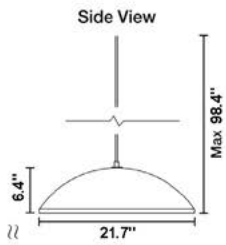

Fixture Dimensions - See Page 2

TECHNICAL DATA

Wattage	STATIC WHITE	TUNABLE WHITE
	88W - 21.7" (550 mm)	138W - 21.7" (550 mm)
	120W - 29.5" (750 mm)	181W - 29.5" (750 mm)
	152W - 37.4" (950 mm)	233W - 37.4" (950 mm)
	184W - 45.3" (1150 mm)	284W - 45.3" (1150 mm)
Power Supply	Remote 48VDC, not included. See page 2. Integral DALI2 drivers - Dali controls provided by others	
Construction	Acoustic Dome: 0.35" Fire-rated Recycled PET Felt Ring: CNC Milled High-grade Aluminum Lens: 0.24" High-grade Satin Acrylic	
CCT	2700K, 3000K, 4000K, 5000K, 6500K Tunable White 2200-6500K	
CRI	80 (90 optional for 2700K, 3000K, 4000K)	
Delivered Lumens	5,479 lm (21.7" - 30K)	8,647 lm (21.7" - TW)
	7,470 lm (29.5" - 30K)	11,789 lm (29.5" - TW)
	9,464 lm (37.4" - 30K)	14,936 lm (37.4" - TW)
	11,452 lm (45.3" - 30K)	18,074 lm (45.3" - TW)
Efficacy	62 lm/W (3000K)	
Optics	Indirect	
Felt, Ring Colors	6 Felt, 4 Ring, 6 Etch Designs - See Below	
Fixture Dimensions	6.4" x Ø21.7", 8.4" x Ø29.6" 10.3" x Ø37.5", 12.3" x Ø45.4"	
Lumen Maintenance	100,000 hrs L80, B10 (Ta 25°C)	
Color Consistency	3-Step MacAdam	

ORDERING INFORMATION

Example: ARAKUP-4-1-T-V-M-S-C.US. Power Supplies ordered separately.

ARAKUP	-		-	1	-		-	V	-		-		-		-		-		-	US	
Model #	Diameter	CRI	CCT	Style	Dome Felt	Ring Trim	Etch Design														US
ARAKUP	4 - 45.3"	1 - 80	2 - 2700K	V - Concave	M - Marble Gray	A - Alum	C - Circle														US
	3 - 37.4"		3 - 3000K		S - Sand	B - Black	L - Lines														
	2 - 29.5"		4 - 4000K		C - Coconut	S - Silver	S - Shade														
	1 - 21.7"		5 - 5000K		N - Night Blue	G - Gold	R - Rose														
			6 - 6500K		A - Antracite		M - Mikado														
			T - Tunable White		B - Black		W - Wave														

Job Name/Date:

Fixture Type Designation:

FIXTURE DIMENSIONS

aKupolo | Concave 550

aKupolo | Concave 750

aKupolo | Concave 950

aKupolo | Concave 1150

SUGGESTED POWER SUPPLIES