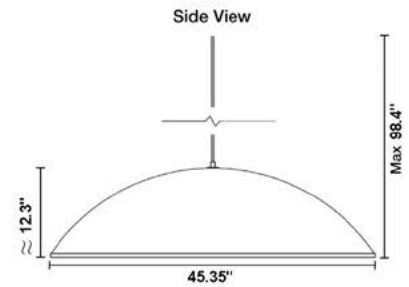

Fixture Dimensions - See Page 2

TECHNICAL DATA

Wattage	STATIC WHITE	TUNABLE WHITE
	88W - 21.7" (550 mm)	138W - 21.7" (550 mm)
	120W - 29.5" (750 mm)	181W - 29.5" (750 mm)
	152W - 37.4" (950 mm)	233W - 37.4" (950 mm)
	184W - 45.3" (1150 mm)	284W - 45.3" (1150 mm)
Power Supply	Remote 48VDC, not included. See page 2. Integral DALI2 drivers - Dali controls provided by others	
Construction	Acoustic Dome: 0.35" Fire-rated Recycled PET Felt Ring: CNC Milled High-grade Aluminum Lens: 0.24" High-grade Satin Acrylic	
CCT	2700K, 3000K, 4000K, 5000K, 6500K Tunable White 2200-6500K	
CRI	80 (90 optional for 2700K, 3000K, 4000K)	
Delivered Lumens	5,479 lm (21.7" - 30K)	8,647 lm (21.7" - TW)
	7,470 lm (29.5" - 30K)	11,789 lm (29.5" - TW)
	9,464 lm (37.4" - 30K)	14,936 lm (37.4" - TW)
	11,452 lm (45.3" - 30K)	18,074 lm (45.3" - TW)
Efficacy	62 lm/W (3000K)	
Optics	Indirect	
Felt, Ring Colors	6 Felt, 4 Ring, 6 Etch Designs - See Below	
Fixture Dimensions	6.4" x Ø21.7", 8.4" x Ø29.6" 10.3" x Ø37.5", 12.3" x Ø45.4"	
Lumen Maintenance	100,000 hrs L80, B10 (Ta 25°C)	
Color Consistency	3-Step MacAdam	

ORDERING INFORMATION

Example: ARAKUP-4-1-T-V-M-S-C.US. Power Supplies ordered separately.

ARAKUP	-		-	1	-		-	V	-		-		-		-		-		-	US	
Model #	Diameter	CRI	CCT	Style	Dome Felt	Ring Trim	Etch Design														US
ARAKUP	4 - 45.3"	1 - 80	2 - 2700K	V - Concave	M - Marble Gray	A - Alum	C - Circle														US
	3 - 37.4"		3 - 3000K		S - Sand	B - Black	L - Lines														
	2 - 29.5"		4 - 4000K		C - Coconut	S - Silver	S - Shade														
	1 - 21.7"		5 - 5000K		N - Night Blue	G - Gold	R - Rose														
			6 - 6500K		A - Antracite		M - Mikado														
			T - Tunable White		B - Black		W - Wave														

Job Name/Date:

Fixture Type Designation:

FIXTURE DIMENSIONS

aKupolo | Concave 550

aKupolo | Concave 750

aKupolo | Concave 950

aKupolo | Concave 1150

SUGGESTED POWER SUPPLIES