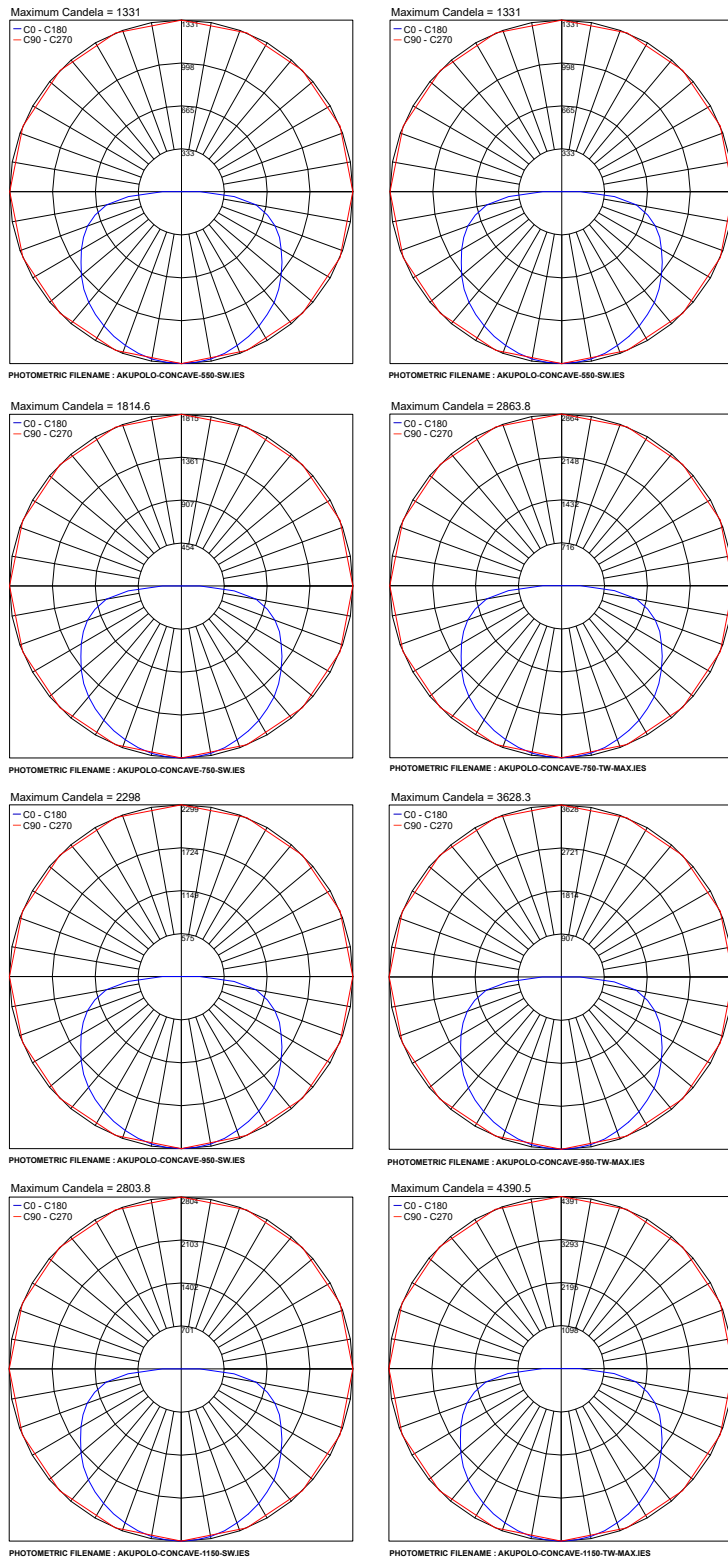

PHOTOMETRIC DATA - Note all Photometry is 3000K

Job Name/Date:

Fixture Type Designation: