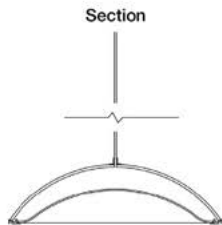

Fixture Dimensions - See Page 2

TECHNICAL DATA

Wattage	STATIC WHITE	TUNABLE WHITE
	88W - 21.7" (550 mm)	138W - 21.7" (550 mm)
	120W - 29.5" (750 mm)	181W - 29.5" (750 mm)
	152W - 37.4" (950 mm)	233W - 37.4" (950 mm)
	184W - 45.3" (1150 mm)	284W - 45.3" (1150 mm)
Power Supply	Remote 48VDC, not included. See page 2. Integral DALI2 drivers - Dali controls provided by others	
Construction	Acoustic Dome: 0.35" Fire-rated Recycled PET Felt Ring: CNC Milled High-grade Aluminum Lens: 0.24" High-grade Satin Acrylic	
CCT	2700K, 3000K, 4000K, 5000K, 6500K Tunable White 2200-6500K	
CRI	80 (90 optional for 2700K, 3000K, 4000K)	
Delivered Lumens	5,479 lm (21.7" - 30K)	8,647 lm (21.7" - TW)
	7,470 lm (29.5" - 30K)	11,789 lm (29.5" - TW)
	9,464 lm (37.4" - 30K)	14,936 lm (37.4" - TW)
	11,452 lm (45.3" - 30K)	18,074 lm (45.3" - TW)
Efficacy	62 lm/W (3000K)	
Optics	Indirect	
Felt, Ring Colors	6 Felt, 4 Ring, 6 Etch Designs - See Below	
Fixture Dimensions	6.4" x Ø21.7", 8.4" x Ø29.6" 10.3" x Ø37.5", 12.3" x Ø45.4"	
Lumen Maintenance	100,000 hrs L80, B10 (Ta 25°C)	
Color Consistency	3-Step MacAdam	

ORDERING INFORMATION

Example: ARAKUP-4-1-T-V-M-S-C.US. Power Supplies ordered separately.

ARAKUP	-		-	1	-		-	V	-		-		-		-		-		-	US	
Model #	Diameter	CRI	CCT	Style	Dome Felt	Ring Trim	Etch Design														US
ARAKUP	4 - 45.3"	1 - 80	2 - 2700K	V - Concave	M - Marble Gray	A - Alum	C - Circle														US
	3 - 37.4"		3 - 3000K		S - Sand	B - Black	L - Lines														
	2 - 29.5"		4 - 4000K		C - Coconut	S - Silver	S - Shade														
	1 - 21.7"		5 - 5000K		N - Night Blue	G - Gold	R - Rose														
			6 - 6500K		A - Antracite		M - Mikado														
			T - Tunable White		B - Black		W - Wave														

Job Name/Date:

Fixture Type Designation:

FIXTURE DIMENSIONS

aKupolo | Concave 550

aKupolo | Concave 750

aKupolo | Concave 950

aKupolo | Concave 1150

SUGGESTED POWER SUPPLIES