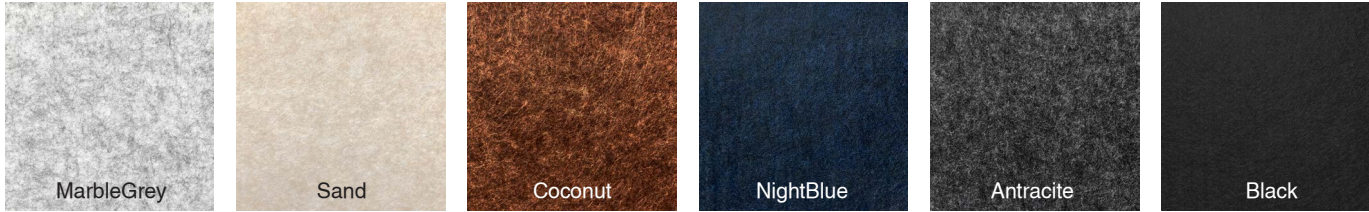

For other power supply options consult factory.

Job Name/Date:

Fixture Type Designation:

FELT COLORS

RING COLORS

ETCH DESIGNS

ACOUSTIC PERFORMANCE CHART

α_w (ISO 11654) = 0,50 (MH)