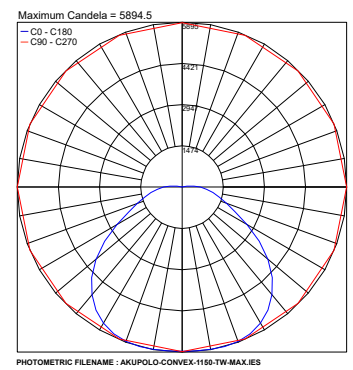

Fixture Dimensions - See Page 2

TECHNICAL DATA

Wattage	STATIC WHITE	TUNABLE WHITE
	88W - 21.7" (550 mm)	138W - 21.7" (550 mm)
	120W - 29.5" (750 mm)	181W - 29.5" (750 mm)
	152W - 37.4" (950 mm)	233W - 37.4" (950 mm)
	184W - 45.4" (1150 mm)	284W - 45.4" (1150 mm)
Power Supply	Remote 48VDC, not included. See page 2. Integral DALI2 drivers - Dali controls provided by others	
Construction	Acoustic Dome: 0.35" Fire-rated Recycled PET Felt Ring: CNC Milled High-grade Aluminum Lens: 0.24" High-grade Satin Acrylic	
CCT	2700K, 3000K, 4000K, 5000K, 6500K Tunable White 2200-6500K	
CRI	80 (90 optional for 2700K, 3000K, 4000K)	
Delivered Lumens	5,976 lm (21.7" - 30K)	9,455 lm (21.7" - TW)
	8,148 lm (29.5" - 30K)	12,891 lm (29.5" - TW)
	10,324 lm (37.4" - 30K)	16,333 lm (37.4" - TW)
	12,492 lm (45.3" - 30K)	19,763 lm (45.3" - TW)
Efficacy	68 lm/W (3000K)	
Optics	Diffused	
Felt, Ring Colors	6 Felt, 4 Ring, 6 Etch Designs - See Below	
Fixture Dimensions	9.4" x Ø21.7", 12.6" x Ø29.6" 16.3" x Ø37.5", 19.7" x Ø45.4"	
Lumen Maintenance	100,000 hrs L80, B10 (Ta 25°C)	
Color Consistency	3-Step MacAdam	

Model #	Diameter	CRI	CCT	Style	Dome Felt	Ring Trim	Etch Design	
ARAKUP	4 - 45.3"	1 - 80	2 - 2700K	X - Convex	M - Marble Gray	A - Alum	C - Circle	US
	3 - 37.4"		3 - 3000K		S - Sand	B - Black	L - Lines	
	2 - 29.5"		4 - 4000K		C - Coconut	S - Silver	S - Shade	
	1 - 21.7"		5 - 5000K		N - Night Blue	G - Gold	R - Rose	
			6 - 6500K		A - Antracite		M - Mikado	
		T - Tunable White	B - Black		W - Wave			

For other power supply options consult factory.

Job Name/Date:

Fixture Type Designation:

FELT COLORS

RING COLORS

ETCH DESIGNS

ACOUSTIC PERFORMANCE CHART

α_w (ISO 11654) = 0,50 (MH)

xxx
Ceiling Rose - Gear Tube

Optional

xxx
Casambi App & Power Supply
(required for Casambi version)

xxx
Casambi Wall Switch

xxx
DALI bus (AC/DC Power Supply +
Dali Converter for 24VDC)

PHOTOMETRIC DATA - Note all Photometry is 3000K