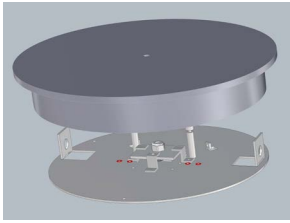

Fixture Dimensions - See Page 2

TECHNICAL DATA

Wattage	STATIC WHITE	TUNABLE WHITE
	88W - 21.7" (550 mm)	138W - 21.7" (550 mm)
	120W - 29.5" (750 mm)	181W - 29.5" (750 mm)
	152W - 37.4" (950 mm)	233W - 37.4" (950 mm)
	184W - 45.4" (1150 mm)	284W - 45.4" (1150 mm)
Power Supply	Remote 48VDC, not included. See page 2. Integral DALI2 drivers - Dali controls provided by others	
Construction	Acoustic Dome: 0.35" Fire-rated Recycled PET Felt Ring: CNC Milled High-grade Aluminum Lens: 0.24" High-grade Satin Acrylic	
CCT	2700K, 3000K, 4000K, 5000K, 6500K Tunable White 2200-6500K	
CRI	80 (90 optional for 2700K, 3000K, 4000K)	
Delivered Lumens	5,976 lm (21.7" - 30K)	9,455 lm (21.7" - TW)
	8,148 lm (29.5" - 30K)	12,891 lm (29.5" - TW)
	10,324 lm (37.4" - 30K)	16,333 lm (37.4" - TW)
	12,492 lm (45.3" - 30K)	19,763 lm (45.3" - TW)
Efficacy	68 lm/W (3000K)	
Optics	Diffused	
Felt, Ring Colors	6 Felt, 4 Ring, 6 Etch Designs - See Below	
Fixture Dimensions	9.4" x Ø21.7", 12.6" x Ø29.6" 16.3" x Ø37.5", 19.7" x Ø45.4"	
Lumen Maintenance	100,000 hrs L80, B10 (Ta 25°C)	
Color Consistency	3-Step MacAdam	

Job Name/Date:

Fixture Type Designation:

FIXTURE DIMENSIONS

SUGGESTED POWER SUPPLIES

48VDC - PROVIDED WITH INTEGRAL DALI2 DRIVER. REQUIRES REMOTE 48VDC non-dim DRIVER, DALI CONTROLS PROVIDED BY OTHERS.

Part Number	Description	Input/Output	# of Fixtures			
			Ø21.7"	Ø29.5"	Ø37.4"	Ø45.3"
PPLT00492	Non-Dim	120-277VAC to 48VDC, 187W, Class 2	1-1	1-1	—	—
PPLT00672	Non-Dim	120-277VAC to 48VDC, 240W, Class 2	1-2	1-2	1-1	1-1
PPLT00566	Non-Dim	120-277VAC to 48VDC, 600W, Class 2	1-5	1-4	1-3	1-2

xxx
Ceiling Rose - Gear Tube

Optional

xxx
Casambi App & Power Supply
(required for Casambi version)

xxx
Casambi Wall Switch

xxx
DALI bus (AC/DC Power Supply +
Dali Converter for 24VDC)

PHOTOMETRIC DATA - Note all Photometry is 3000K