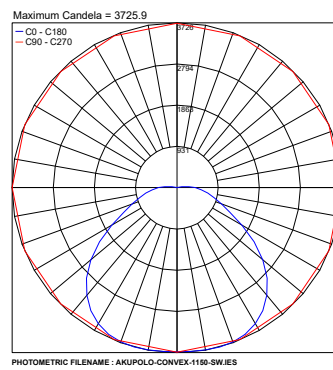

Fixture Dimensions - See Page 2

TECHNICAL DATA

Wattage	STATIC WHITE	TUNABLE WHITE
	88W - 21.7" (550 mm)	138W - 21.7" (550 mm)
	120W - 29.5" (750 mm)	181W - 29.5" (750 mm)
	152W - 37.4" (950 mm)	233W - 37.4" (950 mm)
	184W - 45.4" (1150 mm)	284W - 45.4" (1150 mm)
Power Supply	Remote 48VDC, not included. See page 2. Integral DALI2 drivers - Dali controls provided by others	
Construction	Acoustic Dome: 0.35" Fire-rated Recycled PET Felt Ring: CNC Milled High-grade Aluminum Lens: 0.24" High-grade Satin Acrylic	
CCT	2700K, 3000K, 4000K, 5000K, 6500K Tunable White 2200-6500K	
CRI	80 (90 optional for 2700K, 3000K, 4000K)	
Delivered Lumens	5,976 lm (21.7" - 30K)	9,455 lm (21.7" - TW)
	8,148 lm (29.5" - 30K)	12,891 lm (29.5" - TW)
	10,324 lm (37.4" - 30K)	16,333 lm (37.4" - TW)
	12,492 lm (45.3" - 30K)	19,763 lm (45.3" - TW)
Efficacy	68 lm/W (3000K)	
Optics	Diffused	
Felt, Ring Colors	6 Felt, 4 Ring, 6 Etch Designs - See Below	
Fixture Dimensions	9.4" x Ø21.7", 12.6" x Ø29.6" 16.3" x Ø37.5", 19.7" x Ø45.4"	
Lumen Maintenance	100,000 hrs L80, B10 (Ta 25°C)	
Color Consistency	3-Step MacAdam	

Model #	Diameter	CRI	CCT	Style	Dome Felt	Ring Trim	Etch Design	
ARAKUP	4 - 45.3"	1 - 80	2 - 2700K	X - Convex	M - Marble Gray	A - Alum	C - Circle	US
	3 - 37.4"		3 - 3000K		S - Sand	B - Black	L - Lines	
	2 - 29.5"		4 - 4000K		C - Coconut	S - Silver	S - Shade	
	1 - 21.7"		5 - 5000K		N - Night Blue	G - Gold	R - Rose	
			6 - 6500K		A - Antracite		M - Mikado	
		T - Tunable White	B - Black		W - Wave			

For other power supply options consult factory.

Job Name/Date:

Fixture Type Designation:

FELT COLORS

RING COLORS

ETCH DESIGNS

ACOUSTIC PERFORMANCE CHART

α_w (ISO 11654) = 0,50 (MH)

xxx
Ceiling Rose - Gear Tube

Optional

xxx
Casambi App & Power Supply
(required for Casambi version)

xxx
Casambi Wall Switch

xxx
DALI bus (AC/DC Power Supply +
Dali Converter for 24VDC)

PHOTOMETRIC DATA - Note all Photometry is 3000K