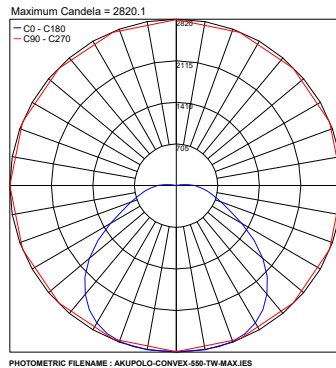

Fixture Dimensions - See Page 2

TECHNICAL DATA

Wattage	STATIC WHITE	TUNABLE WHITE
	88W - 21.7" (550 mm)	138W - 21.7" (550 mm)
	120W - 29.5" (750 mm)	181W - 29.5" (750 mm)
	152W - 37.4" (950 mm)	233W - 37.4" (950 mm)
	184W - 45.4" (1150 mm)	284W - 45.4" (1150 mm)
Power Supply	Remote 48VDC, not included. See page 2. Integral DALI2 drivers - Dali controls provided by others	
Construction	Acoustic Dome: 0.35" Fire-rated Recycled PET Felt Ring: CNC Milled High-grade Aluminum Lens: 0.24" High-grade Satin Acrylic	
CCT	2700K, 3000K, 4000K, 5000K, 6500K Tunable White 2200-6500K	
CRI	80 (90 optional for 2700K, 3000K, 4000K)	
Delivered Lumens	5,976 lm (21.7" - 30K)	9,455 lm (21.7" - TW)
	8,148 lm (29.5" - 30K)	12,891 lm (29.5" - TW)
	10,324 lm (37.4" - 30K)	16,333 lm (37.4" - TW)
	12,492 lm (45.3" - 30K)	19,763 lm (45.3" - TW)
Efficacy	68 lm/W (3000K)	
Optics	Diffused	
Felt, Ring Colors	6 Felt, 4 Ring, 6 Etch Designs - See Below	
Fixture Dimensions	9.4" x Ø21.7", 12.6" x Ø29.6" 16.3" x Ø37.5", 19.7" x Ø45.4"	
Lumen Maintenance	100,000 hrs L80, B10 (Ta 25°C)	
Color Consistency	3-Step MacAdam	

Model #	Diameter	CRI	CCT	Style	Dome Felt	Ring Trim	Etch Design	
ARAKUP	4 - 45.3"	1 - 80	2 - 2700K	X - Convex	M - Marble Gray	A - Alum	C - Circle	US
	3 - 37.4"		3 - 3000K		S - Sand	B - Black	L - Lines	
	2 - 29.5"		4 - 4000K		C - Coconut	S - Silver	S - Shade	
	1 - 21.7"		5 - 5000K		N - Night Blue	G - Gold	R - Rose	
			6 - 6500K		A - Antracite		M - Mikado	
		T - Tunable White	B - Black		W - Wave			

For other power supply options consult factory.

Job Name/Date:

Fixture Type Designation:

FELT COLORS

RING COLORS

ETCH DESIGNS

ACOUSTIC PERFORMANCE CHART

α_w (ISO 11654) = 0,50 (MH)

xxx
Ceiling Rose - Gear Tube

Optional

xxx
Casambi App & Power Supply
(required for Casambi version)

xxx
Casambi Wall Switch

xxx
DALI bus (AC/DC Power Supply +
Dali Converter for 24VDC)

PHOTOMETRIC DATA - Note all Photometry is 3000K