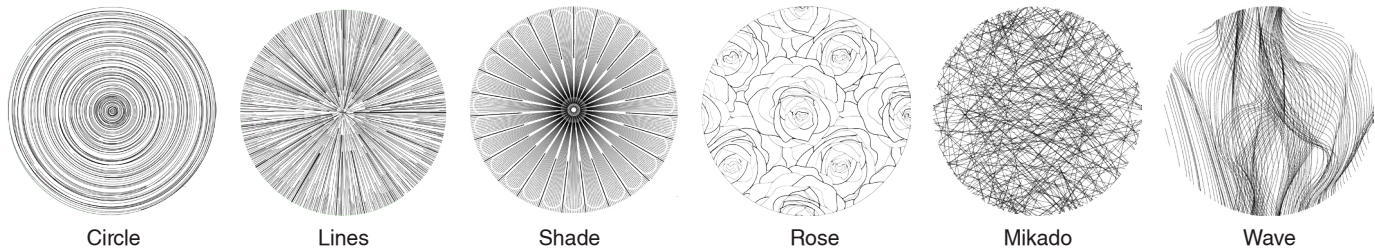

For other power supply options consult factory.

Job Name/Date:

Fixture Type Designation:

FELT COLORS

RING COLORS

ETCH DESIGNS

ACOUSTIC PERFORMANCE CHART

α_w (ISO 11654) = 0,50 (MH)