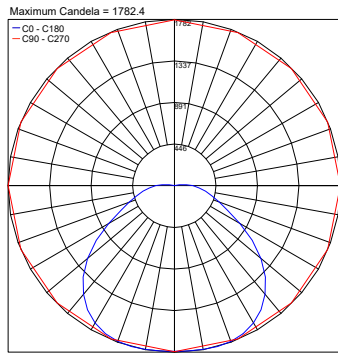

Fixture Dimensions - See Page 2

TECHNICAL DATA

Wattage	STATIC WHITE	TUNABLE WHITE
	88W - 21.7" (550 mm)	138W - 21.7" (550 mm)
	120W - 29.5" (750 mm)	181W - 29.5" (750 mm)
	152W - 37.4" (950 mm)	233W - 37.4" (950 mm)
	184W - 45.4" (1150 mm)	284W - 45.4" (1150 mm)
Power Supply	Remote 48VDC, not included. See page 2. Integral DALI2 drivers - Dali controls provided by others	
Construction	Acoustic Dome: 0.35" Fire-rated Recycled PET Felt Ring: CNC Milled High-grade Aluminum Lens: 0.24" High-grade Satin Acrylic	
CCT	2700K, 3000K, 4000K, 5000K, 6500K Tunable White 2200-6500K	
CRI	80 (90 optional for 2700K, 3000K, 4000K)	
Delivered Lumens	5,976 lm (21.7" - 30K)	9,455 lm (21.7" - TW)
	8,148 lm (29.5" - 30K)	12,891 lm (29.5" - TW)
	10,324 lm (37.4" - 30K)	16,333 lm (37.4" - TW)
	12,492 lm (45.3" - 30K)	19,763 lm (45.3" - TW)
Efficacy	68 lm/W (3000K)	
Optics	Diffused	
Felt, Ring Colors	6 Felt, 4 Ring, 6 Etch Designs - See Below	
Fixture Dimensions	9.4" x Ø21.7", 12.6" x Ø29.6" 16.3" x Ø37.5", 19.7" x Ø45.4"	
Lumen Maintenance	100,000 hrs L80, B10 (Ta 25°C)	
Color Consistency	3-Step MacAdam	

Model #	Diameter	CRI	CCT	Style	Dome Felt	Ring Trim	Etch Design	
ARAKUP	4 - 45.3"	1 - 80	2 - 2700K	X - Convex	M - Marble Gray	A - Alum	C - Circle	US
	3 - 37.4"		3 - 3000K		S - Sand	B - Black	L - Lines	
	2 - 29.5"		4 - 4000K		C - Coconut	S - Silver	S - Shade	
	1 - 21.7"		5 - 5000K		N - Night Blue	G - Gold	R - Rose	
			6 - 6500K		A - Antracite		M - Mikado	
		T - Tunable White	B - Black		W - Wave			

For other power supply options consult factory.

Job Name/Date:

Fixture Type Designation:

FELT COLORS

RING COLORS

ETCH DESIGNS

ACOUSTIC PERFORMANCE CHART

α_w (ISO 11654) = 0,50 (MH)

xxx
Ceiling Rose - Gear Tube

Optional

xxx
Casambi App & Power Supply
(required for Casambi version)

xxx
Casambi Wall Switch

xxx
DALI bus (AC/DC Power Supply +
Dali Converter for 24VDC)

PHOTOMETRIC DATA - Note all Photometry is 3000K