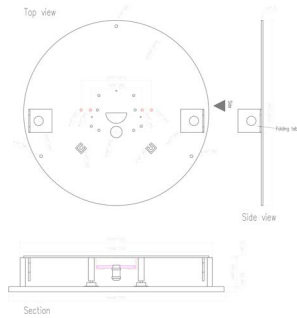

ACCESSORIES

Installation

xxx
Ceiling Rose - Gear Tube

Optional

xxx
Casambi App & Power Supply
(required for Casambi version)

xxx
Casambi Wall Switch

xxx
DALI bus (AC/DC Power Supply +
Dali Converter for 24VDC)