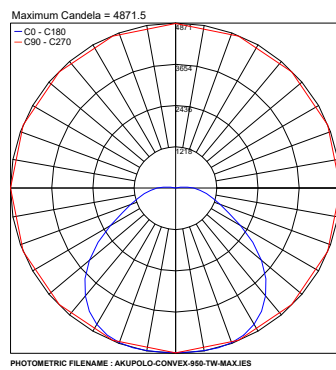

Fixture Dimensions - See Page 2

TECHNICAL DATA

Wattage	STATIC WHITE	TUNABLE WHITE
	88W - 21.7" (550 mm)	138W - 21.7" (550 mm)
	120W - 29.5" (750 mm)	181W - 29.5" (750 mm)
	152W - 37.4" (950 mm)	233W - 37.4" (950 mm)
	184W - 45.4" (1150 mm)	284W - 45.4" (1150 mm)
Power Supply	Remote 48VDC, not included. See page 2. Integral DALI2 drivers - Dali controls provided by others	
Construction	Acoustic Dome: 0.35" Fire-rated Recycled PET Felt Ring: CNC Milled High-grade Aluminum Lens: 0.24" High-grade Satin Acrylic	
CCT	2700K, 3000K, 4000K, 5000K, 6500K Tunable White 2200-6500K	
CRI	80 (90 optional for 2700K, 3000K, 4000K)	
Delivered Lumens	5,976 lm (21.7" - 30K)	9,455 lm (21.7" - TW)
	8,148 lm (29.5" - 30K)	12,891 lm (29.5" - TW)
	10,324 lm (37.4" - 30K)	16,333 lm (37.4" - TW)
	12,492 lm (45.3" - 30K)	19,763 lm (45.3" - TW)
Efficacy	68 lm/W (3000K)	
Optics	Diffused	
Felt, Ring Colors	6 Felt, 4 Ring, 6 Etch Designs - See Below	
Fixture Dimensions	9.4" x Ø21.7", 12.6" x Ø29.6" 16.3" x Ø37.5", 19.7" x Ø45.4"	
Lumen Maintenance	100,000 hrs L80, B10 (Ta 25°C)	
Color Consistency	3-Step MacAdam	

Model #	Diameter	CRI	CCT	Style	Dome Felt	Ring Trim	Etch Design	
ARAKUP	4 - 45.3"	1 - 80	2 - 2700K	X - Convex	M - Marble Gray	A - Alum	C - Circle	US
	3 - 37.4"		3 - 3000K		S - Sand	B - Black	L - Lines	
	2 - 29.5"		4 - 4000K		C - Coconut	S - Silver	S - Shade	
	1 - 21.7"		5 - 5000K		N - Night Blue	G - Gold	R - Rose	
			6 - 6500K		A - Antracite		M - Mikado	
		T - Tunable White	B - Black		W - Wave			

For other power supply options consult factory.

Job Name/Date:

Fixture Type Designation:

FELT COLORS

RING COLORS

ETCH DESIGNS

ACOUSTIC PERFORMANCE CHART

α_w (ISO 11654) = 0,50 (MH)

xxx
Ceiling Rose - Gear Tube

Optional

xxx
Casambi App & Power Supply
(required for Casambi version)

xxx
Casambi Wall Switch

xxx
DALI bus (AC/DC Power Supply +
Dali Converter for 24VDC)

PHOTOMETRIC DATA - Note all Photometry is 3000K