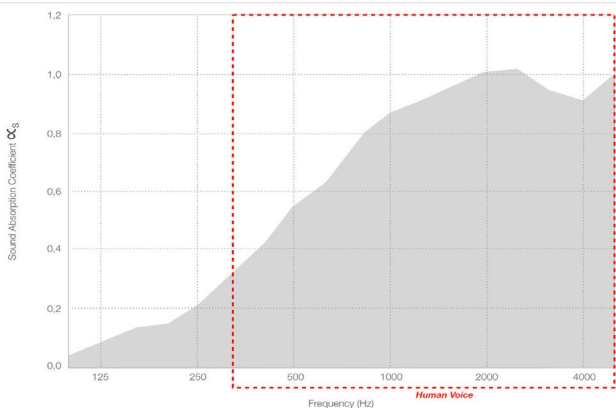

For other power supply options consult factory.

Job Name/Date:

Fixture Type Designation:

FELT COLORS

RING COLORS

ETCH DESIGNS

ACOUSTIC PERFORMANCE CHART

α_w (ISO 11654) = 0,50 (MH)