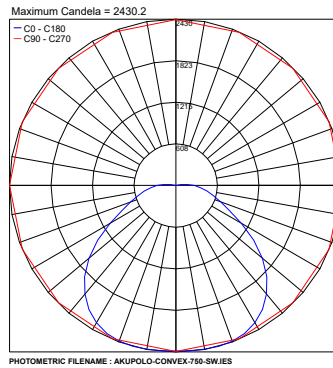

Fixture Dimensions - See Page 2

TECHNICAL DATA

Wattage	STATIC WHITE	TUNABLE WHITE
	88W - 21.7" (550 mm)	138W - 21.7" (550 mm)
	120W - 29.5" (750 mm)	181W - 29.5" (750 mm)
	152W - 37.4" (950 mm)	233W - 37.4" (950 mm)
	184W - 45.4" (1150 mm)	284W - 45.4" (1150 mm)
Power Supply	Remote 48VDC, not included. See page 2. Integral DALI2 drivers - Dali controls provided by others	
Construction	Acoustic Dome: 0.35" Fire-rated Recycled PET Felt Ring: CNC Milled High-grade Aluminum Lens: 0.24" High-grade Satin Acrylic	
CCT	2700K, 3000K, 4000K, 5000K, 6500K Tunable White 2200-6500K	
CRI	80 (90 optional for 2700K, 3000K, 4000K)	
Delivered Lumens	5,976 lm (21.7" - 30K)	9,455 lm (21.7" - TW)
	8,148 lm (29.5" - 30K)	12,891 lm (29.5" - TW)
	10,324 lm (37.4" - 30K)	16,333 lm (37.4" - TW)
	12,492 lm (45.3" - 30K)	19,763 lm (45.3" - TW)
Efficacy	68 lm/W (3000K)	
Optics	Diffused	
Felt, Ring Colors	6 Felt, 4 Ring, 6 Etch Designs - See Below	
Fixture Dimensions	9.4" x Ø21.7", 12.6" x Ø29.6" 16.3" x Ø37.5", 19.7" x Ø45.4"	
Lumen Maintenance	100,000 hrs L80, B10 (Ta 25°C)	
Color Consistency	3-Step MacAdam	

Model #	Diameter	CRI	CCT	Style	Dome Felt	Ring Trim	Etch Design	
ARAKUP	4 - 45.3"	1 - 80	2 - 2700K	X - Convex	M - Marble Gray	A - Alum	C - Circle	US
	3 - 37.4"		3 - 3000K		S - Sand	B - Black	L - Lines	
	2 - 29.5"		4 - 4000K		C - Coconut	S - Silver	S - Shade	
	1 - 21.7"		5 - 5000K		N - Night Blue	G - Gold	R - Rose	
			6 - 6500K		A - Antracite		M - Mikado	
		T - Tunable White	B - Black		W - Wave			

For other power supply options consult factory.

Job Name/Date:

Fixture Type Designation:

FELT COLORS

RING COLORS

ETCH DESIGNS

ACOUSTIC PERFORMANCE CHART

α_w (ISO 11654) = 0,50 (MH)

xxx
Ceiling Rose - Gear Tube

Optional

xxx
Casambi App & Power Supply
(required for Casambi version)

xxx
Casambi Wall Switch

xxx
DALI bus (AC/DC Power Supply +
Dali Converter for 24VDC)

PHOTOMETRIC DATA - Note all Photometry is 3000K