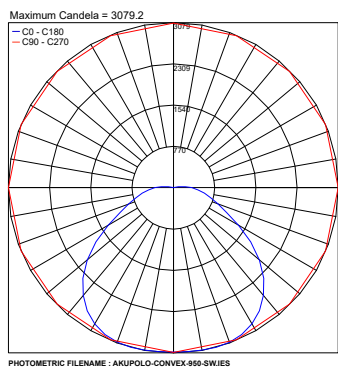

PHOTOMETRIC DATA - Note all Photometry is 3000K

Job Name/Date:

Fixture Type Designation: