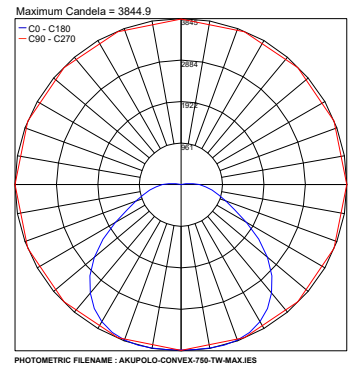

Fixture Dimensions - See Page 2

TECHNICAL DATA

Wattage	STATIC WHITE	TUNABLE WHITE
	88W - 21.7" (550 mm)	138W - 21.7" (550 mm)
	120W - 29.5" (750 mm)	181W - 29.5" (750 mm)
	152W - 37.4" (950 mm)	233W - 37.4" (950 mm)
	184W - 45.4" (1150 mm)	284W - 45.4" (1150 mm)
Power Supply	Remote 48VDC, not included. See page 2. Integral DALI2 drivers - Dali controls provided by others	
Construction	Acoustic Dome: 0.35" Fire-rated Recycled PET Felt Ring: CNC Milled High-grade Aluminum Lens: 0.24" High-grade Satin Acrylic	
CCT	2700K, 3000K, 4000K, 5000K, 6500K Tunable White 2200-6500K	
CRI	80 (90 optional for 2700K, 3000K, 4000K)	
Delivered Lumens	5,976 lm (21.7" - 30K)	9,455 lm (21.7" - TW)
	8,148 lm (29.5" - 30K)	12,891 lm (29.5" - TW)
	10,324 lm (37.4" - 30K)	16,333 lm (37.4" - TW)
	12,492 lm (45.3" - 30K)	19,763 lm (45.3" - TW)
Efficacy	68 lm/W (3000K)	
Optics	Diffused	
Felt, Ring Colors	6 Felt, 4 Ring, 6 Etch Designs - See Below	
Fixture Dimensions	9.4" x Ø21.7", 12.6" x Ø29.6" 16.3" x Ø37.5", 19.7" x Ø45.4"	
Lumen Maintenance	100,000 hrs L80, B10 (Ta 25°C)	
Color Consistency	3-Step MacAdam	

Model #	Diameter	CRI	CCT	Style	Dome Felt	Ring Trim	Etch Design	
ARAKUP	4 - 45.3"	1 - 80	2 - 2700K	X - Convex	M - Marble Gray	A - Alum	C - Circle	US
	3 - 37.4"		3 - 3000K		S - Sand	B - Black	L - Lines	
	2 - 29.5"		4 - 4000K		C - Coconut	S - Silver	S - Shade	
	1 - 21.7"		5 - 5000K		N - Night Blue	G - Gold	R - Rose	
			6 - 6500K		A - Antracite		M - Mikado	
		T - Tunable White	B - Black		W - Wave			

For other power supply options consult factory.

Job Name/Date:

Fixture Type Designation:

FELT COLORS

RING COLORS

ETCH DESIGNS

ACOUSTIC PERFORMANCE CHART

α_w (ISO 11654) = 0,50 (MH)

xxx
Ceiling Rose - Gear Tube

Optional

xxx
Casambi App & Power Supply
(required for Casambi version)

xxx
Casambi Wall Switch

xxx
DALI bus (AC/DC Power Supply +
Dali Converter for 24VDC)

PHOTOMETRIC DATA - Note all Photometry is 3000K