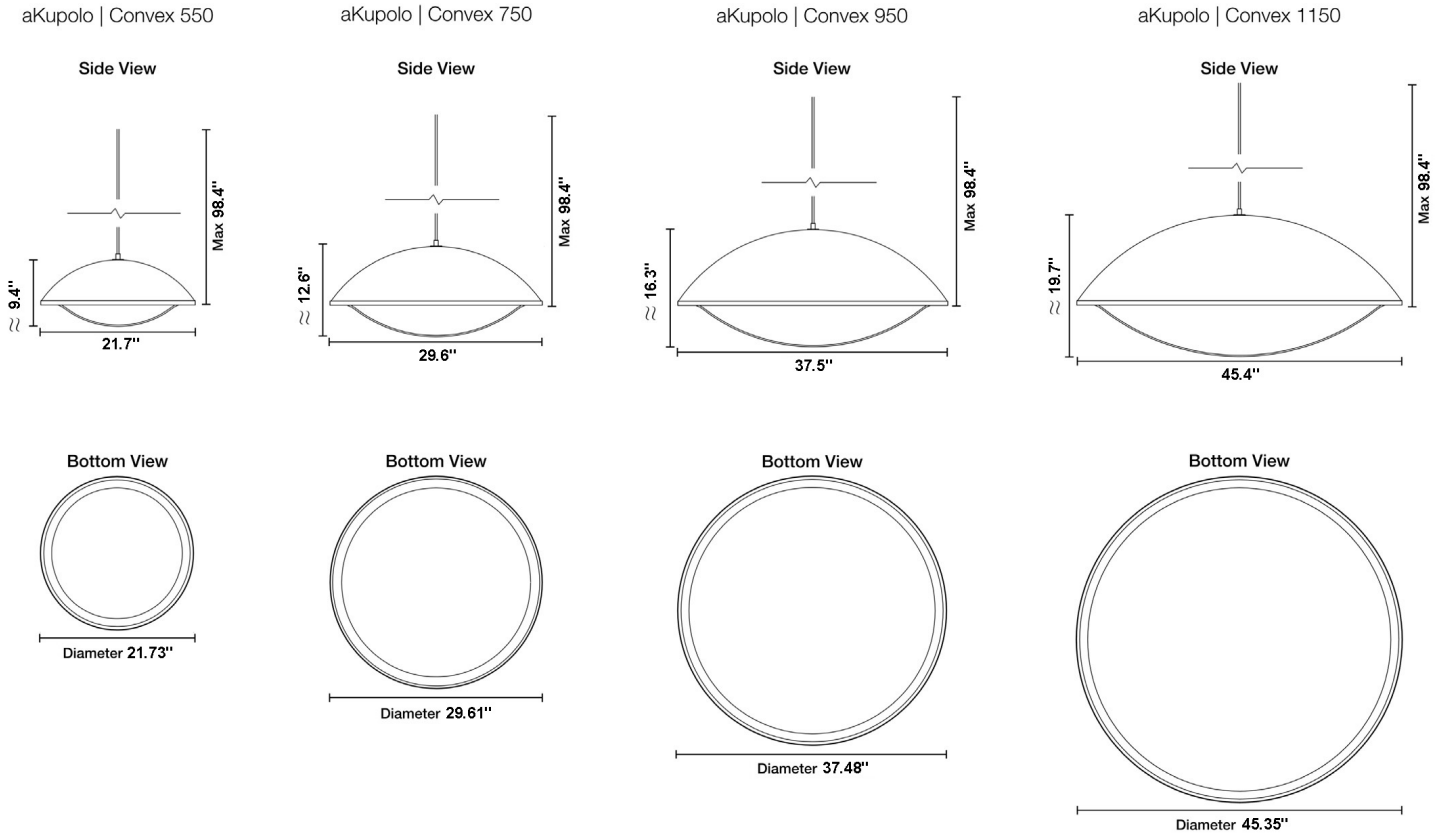

FIXTURE DIMENSIONS

SUGGESTED POWER SUPPLIES

48VDC - PROVIDED WITH INTEGRAL DALI2 DRIVER. REQUIRES REMOTE 48VDC non-dim DRIVER, DALI CONTROLS PROVIDED BY OTHERS.

Part Number	Description	Input/Output	# of Fixtures			
			Ø21.7"	Ø29.5"	Ø37.4"	Ø45.3"
PPLT00492	Non-Dim	120-277VAC to 48VDC, 187W, Class 2	1-1	1-1	—	—
PPLT00672	Non-Dim	120-277VAC to 48VDC, 240W, Class 2	1-2	1-2	1-1	1-1
PPLT00566	Non-Dim	120-277VAC to 48VDC, 600W, Class 2	1-5	1-4	1-3	1-2

For other power supply options consult factory.

Job Name/Date:

Fixture Type Designation: