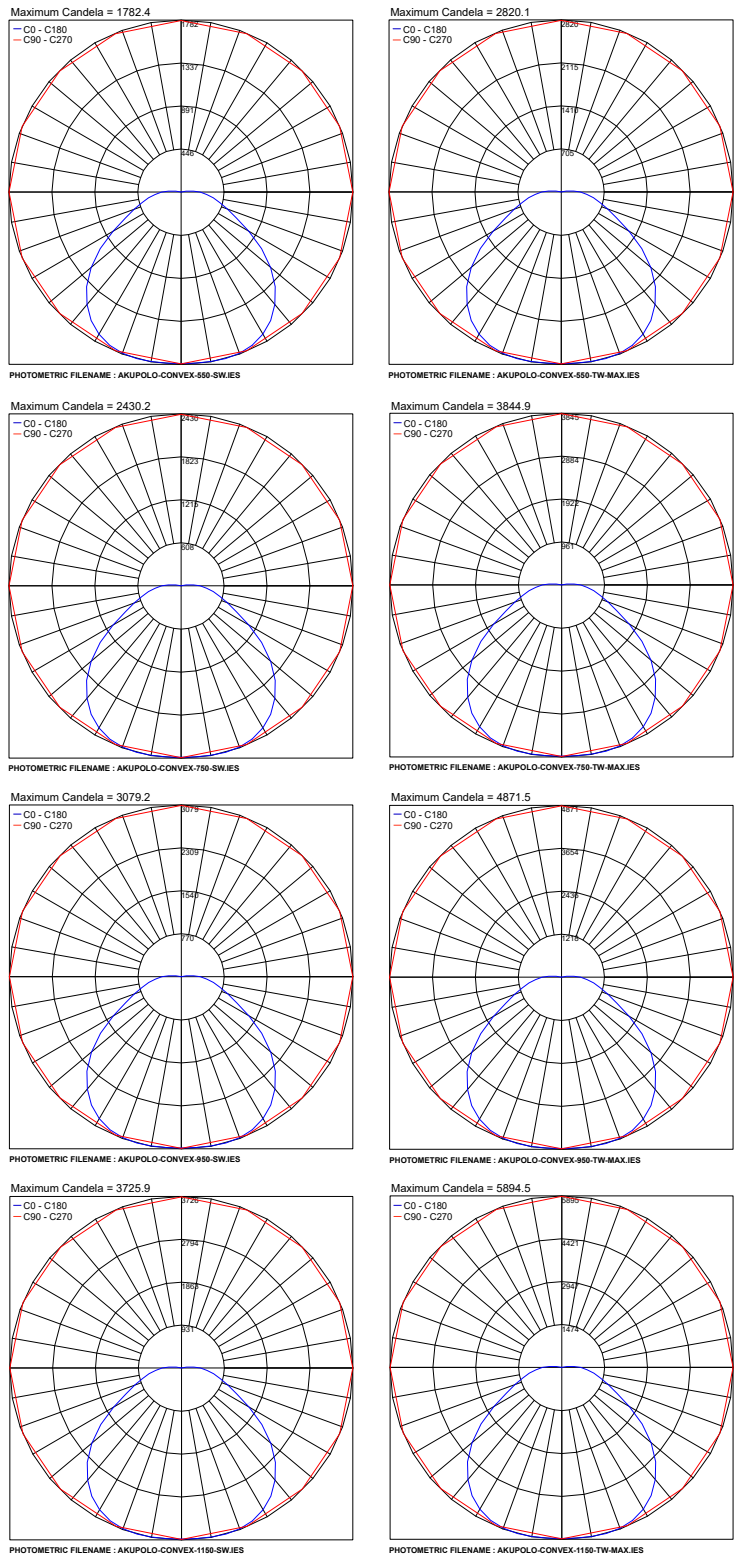

Fixture Dimensions - See Page 2

TECHNICAL DATA

Wattage	STATIC WHITE	TUNABLE WHITE
	88W - 21.7" (550 mm)	138W - 21.7" (550 mm)
	120W - 29.5" (750 mm)	181W - 29.5" (750 mm)
	152W - 37.4" (950 mm)	233W - 37.4" (950 mm)
	184W - 45.4" (1150 mm)	284W - 45.4" (1150 mm)
Power Supply	Remote 48VDC, not included. See page 2. Integral DALI2 drivers - Dali controls provided by others	
Construction	Acoustic Dome: 0.35" Fire-rated Recycled PET Felt Ring: CNC Milled High-grade Aluminum Lens: 0.24" High-grade Satin Acrylic	
CCT	2700K, 3000K, 4000K, 5000K, 6500K Tunable White 2200-6500K	
CRI	80 (90 optional for 2700K, 3000K, 4000K)	
Delivered Lumens	5,976 lm (21.7" - 30K)	9,455 lm (21.7" - TW)
	8,148 lm (29.5" - 30K)	12,891 lm (29.5" - TW)
	10,324 lm (37.4" - 30K)	16,333 lm (37.4" - TW)
	12,492 lm (45.3" - 30K)	19,763 lm (45.3" - TW)
Efficacy	68 lm/W (3000K)	
Optics	Indirect	
Felt, Ring Colors	6 Felt, 4 Ring, 6 Etch Designs - See Below	
Fixture Dimensions	9.4" x Ø21.7", 12.6" x Ø29.6" 16.3" x Ø37.5", 19.7" x Ø45.4"	
Lumen Maintenance	100,000 hrs L80, B10 (Ta 25°C)	
Color Consistency	3-Step MacAdam	

Model #	Diameter	CRI	CCT	Style	Dome Felt	Ring Trim	Etch Design	
ARAKUP	4 - 45.3"	1 - 80	2 - 2700K	X - Convex	M - Marble Gray	A - Alum	C - Circle	US
	3 - 37.4"		3 - 3000K		S - Sand	B - Black	L - Lines	
	2 - 29.5"		4 - 4000K		C - Coconut	S - Silver	S - Shade	
	1 - 21.7"		5 - 5000K		N - Night Blue	G - Gold	R - Rose	
			6 - 6500K		A - Antracite		M - Mikado	
		T - Tunable White	B - Black		W - Wave			

For other power supply options consult factory.

Job Name/Date:

Fixture Type Designation:

FELT COLORS

RING COLORS

ETCH DESIGNS

ACOUSTIC PERFORMANCE CHART

Job Name/Date:

Fixture Type Designation:

PHOTOMETRIC DATA - Note all Photometry is 3000K

Job Name/Date:

Fixture Type Designation: