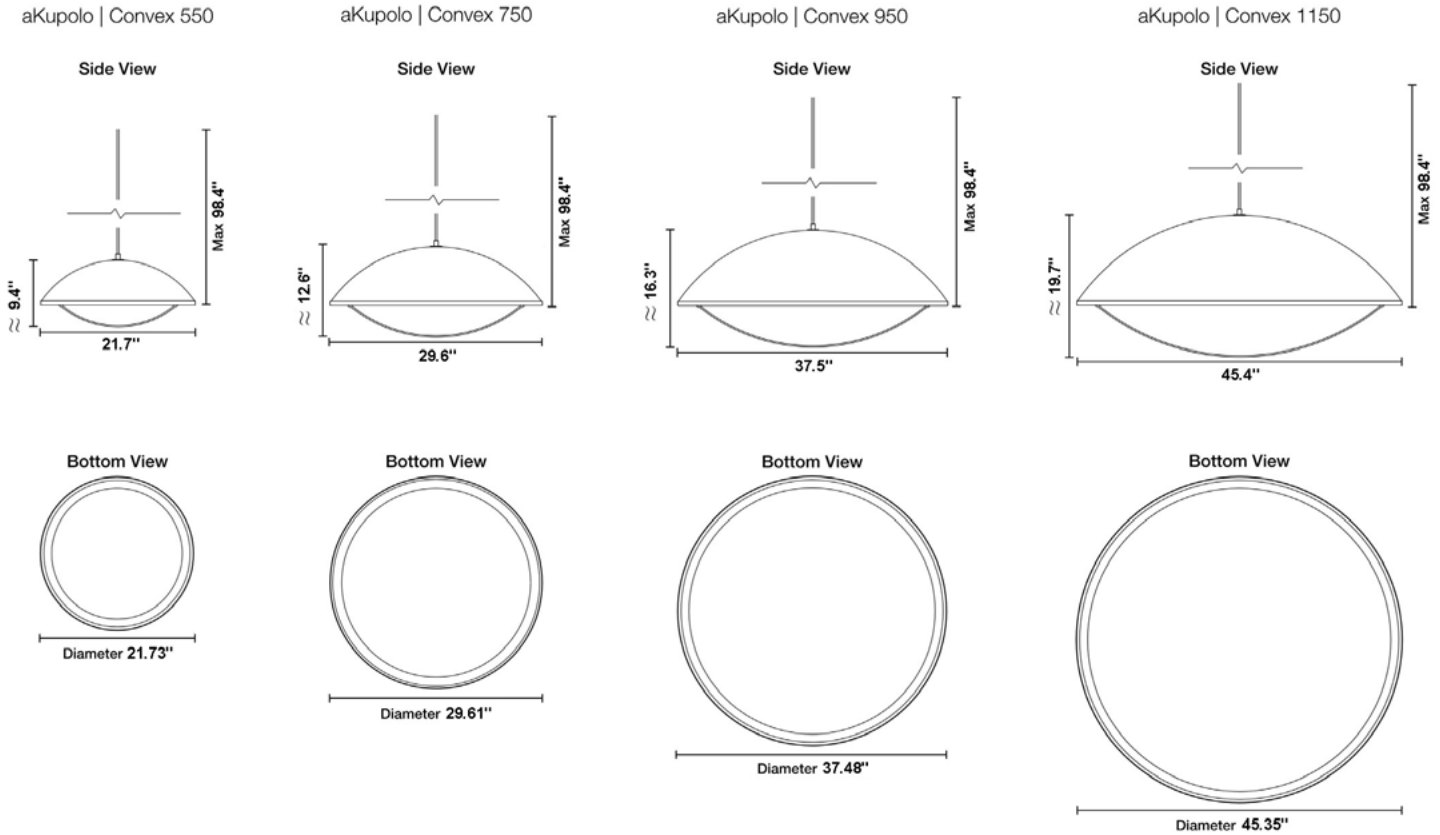

FIXTURE DIMENSIONS

SUGGESTED POWER SUPPLIES

48VDC - PROVIDED WITH INTEGRAL DALI2 DRIVER. REQUIRES REMOTE 48VDC non-dim DRIVER, DALI CONTROLS PROVIDED BY OTHERS.

Part Number	Description	Input/Output	# of Fixtures			
			Ø21.7"	Ø29.5"	Ø37.4"	Ø45.3"
PPLT00492	Non-Dim	120-277VAC to 48VDC, 187W, Class 2	1-1	1-1	—	—
PPLT00672	Non-Dim	120-277VAC to 48VDC, 240W, Class 2	1-2	1-2	1-1	1-1
PPLT00566	Non-Dim	120-277VAC to 48VDC, 600W, Class 2	1-5	1-4	1-3	1-2

For other power supply options consult factory.

Job Name/Date:

Fixture Type Designation: