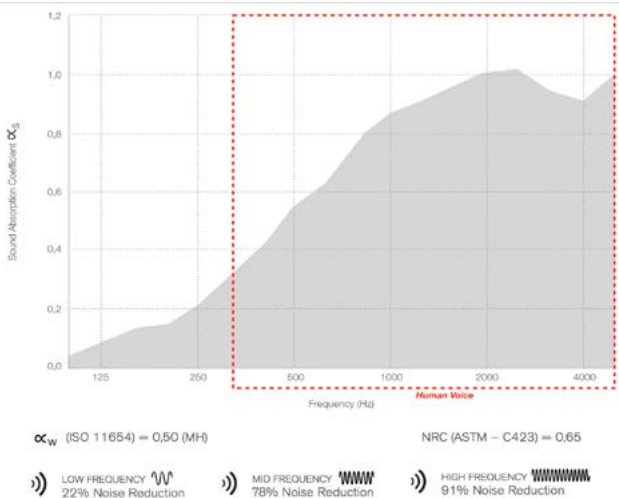

For other power supply options consult factory.

Job Name/Date:

Fixture Type Designation:

FELT COLORS

RING COLORS

ETCH DESIGNS

ACOUSTIC PERFORMANCE CHART

Job Name/Date:

Fixture Type Designation:

PHOTOMETRIC DATA - Note all Photometry is 3000K

Job Name/Date:

Fixture Type Designation: