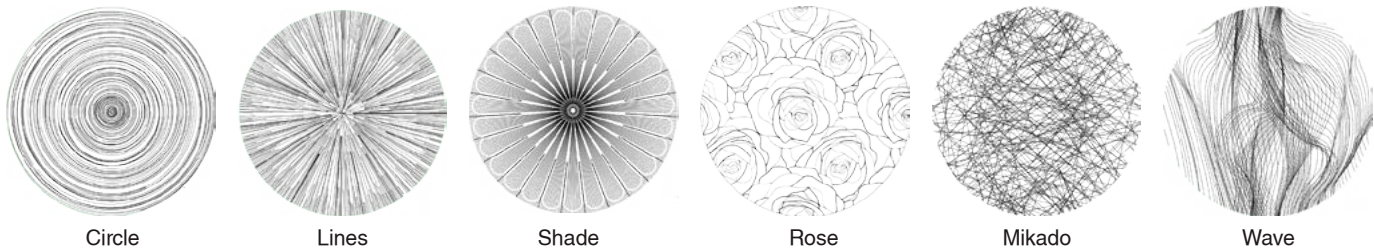

For other power supply options consult factory.

Job Name/Date:

Fixture Type Designation:

FELT COLORS

RING COLORS

ETCH DESIGNS

ACOUSTIC PERFORMANCE CHART

Job Name/Date: