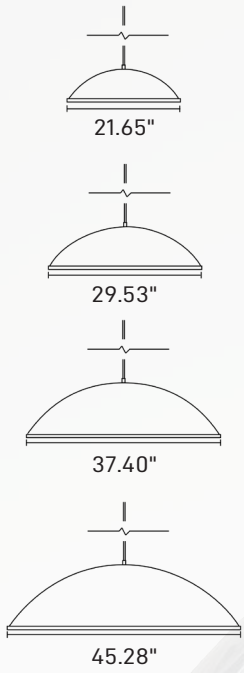

Kupolo

custom
light
domes

Kupolo | Gloss

Kupolo | MODELS

Kupolo | Matt

KuPolo | It's your play!

DIMENSIONS

RING PROFILES

ETCH- DESIGNS

DOME COLOURS

Kupolo | Matt

Kupolo | Gloss

KuPolo - Flux Table

	CCT	21.65"	29.53"	37.40"	45.28"
kuPolo Matt	Tuneable White 2200-6500K	11,411 lm	15,557 lm	19,711 lm	23,835 lm
	2700K	6,544 lm	8,936 lm	11,322 lm	13,700 lm
	3000K	6,927 lm	9,444 lm	11,965 lm	14,479 lm
	4000,5000,6000K	7,448 lm	10,155 lm	12,866 lm	15,568 lm
kuPolo Gloss	Tuneable White 2200-6500K	9,859 lm	13,442 lm	17,031 lm	20,608 lm
	2700K	6,046 lm	8,243 lm	10,444 lm	12,637 lm
	3000K	6,389 lm	8,711 lm	11,037 lm	13,355 lm
	4000,5000,6000K	6,870 lm	9,367 lm	11,868 lm	14,361 lm

- Flux may vary per Etch-Design and Dome Color
- Rated median useful life: 100,000h L80 at 25C
- Color tolerance: MacAdam 3

archilumo