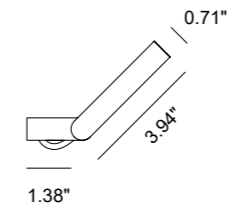

Head with uniform thickness to the body

Head swivel detail

IP65 rating and cable with spring protection in stainless steel

Stainless steel AISI 316L wall-mounted projector. Features a head adjustable by 180° on one axis. Extra-clear black silk-screened tempered diffuser, 0.16 inch thick. Supplied with a 16.4-foot power cable to facilitate easy wiring in a junction box, wall mounting via anchors. Equipped with 4 LEDs with 20° and 45° optics and color temperatures of 2700K, 3000K, and 4000K. Remote power supply. Surface finish HCT available in three versions.

W

W

Emission

20° / 45°

Info	Temperature	2700K (409 lm) / 3000K (433 lm) / 4000K (466 lm)
	Power	LED 5W
	Finish	● INOX Natural ● INOX Graphite ● INOX Bronze
	Characteristics	IK07, IP65, DALI
	Accessories	A1