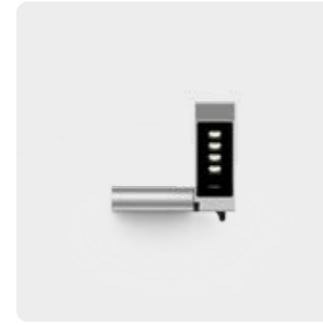

Head with uniform thickness to the body

Head swivel detail

IP65 rating and cable with spring protection in stainless steel

Stainless steel AISI 316L wall-mounted projector. Features a head adjustable by 180° on one axis. Extra-clear black silk-screened tempered diffuser, 0.16 inch thick. Supplied with a 16.4-foot power cable to facilitate easy wiring in a junction box, wall mounting via anchors. Equipped with 4 LEDs with 20° and 45° optics and color temperatures of 2700K, 3000K, and 4000K. Remote power supply. Surface finish HCT available in three versions.

W

W

Emission

20° / 45°

Info	Temperature	2700K (409 lm) / 3000K (433 lm) / 4000K (466 lm)
	Power	LED 5W
	Finish	● INOX Natural ● INOX Graphite ● INOX Bronze
	Characteristics	IK07, IP65, DALI
	Accessories	A1