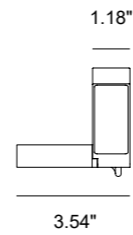

Head with uniform thickness to the body

Head swivel detail

IP65 rating and cable with spring protection in stainless steel

Stainless steel AISI 316L wall-mounted projector. Features a head adjustable by 180° on one axis. Extra-clear black silk-screened tempered diffuser, 0.16 inch thick. Supplied with a 16.4-foot power cable to facilitate easy wiring in a junction box, wall mounting via anchors. Equipped with 4 LEDs with 20° and 45° optics and color temperatures of 2700K, 3000K, and 4000K. Remote power supply. Surface finish HCT available in three versions.

W

W

Emission

20° / 45°

Info	Temperature	2700K (409 lm) / 3000K (433 lm) / 4000K (466 lm)
	Power	LED 5W
	Finish	● INOX Natural ● INOX Graphite ● INOX Bronze
	Characteristics	IK07, IP65, DALI
	Accessories	A1