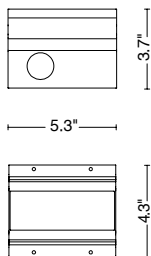

car-go_1 130

FLOOR RECESSED

Wattage	2.5 W
Voltage	24VDC
Beam	
Drive over	 max 12 m/h max 4409 lbs

TECHNICAL SPECIFICATIONS

Source lamp	LED 2.5W
Total wattage	2.5W
Voltage	24VDC
Control	Power supply not included (other controls on request*)
Light color	3000K (other colors on request**)
Luminous flux	115 lm (285 lm***)
Luminous efficacy	45 lm/W
McADAM steps	3
Beam	diffuse
CRI	> 90
Life time	L80-B15 > 60.000 h Ta 40°C
IP rating	IP67
IK rating	IK10

- * Control available on request
DALI - 0/10V - DMX - TRIAC
- ** Light color available on request
2200K • 2700K • RGBW
- *** Source flux

E (FC)		
H (ft)	fc (3000 K)	Ø (ft)
3.28'	3.3	11.45'
6.56'	0.8	22.90'
9.84'	0.4	34.38'
13.12'	0.2	45.83'
16.40'	0.1	57.28'

MATERIALS

<i>Body</i>	Extruded aluminum EN AW6026
<i>Diffuser</i>	Opal glass
<i>Finishing</i>	Glass

ORDER CODE

CG L 1 IPT D H B 7 Z U

INCLUDED ACCESSORIES

<i>Code</i>	<i>Description</i>
-	0.5 m (1.64') length cable -05RN-F
-	Single connection IP68