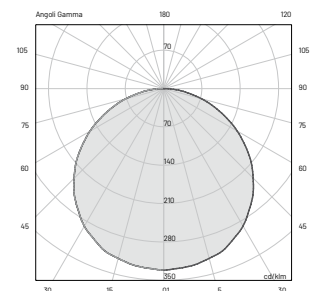

E (FC)

H (ft)	fc (3000K)	Ø (ft)
3.28'	40.0	10.53'
6.56'	10.0	21.06'
9.84'	4.5	31.56'
13.12'	2.5	42.09'
16.40'	1.6	52.62'