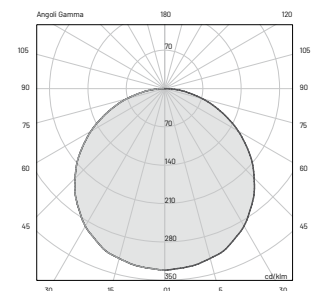

- * Control available on request
DALI - 0/10V - DMX - TRIAC
- ** Light color available on request
2200K • 2700K • RGBW
- *** Source flux

E (FC)		
H (ft)	fc (3000K)	Ø (ft)
3.28'	15.70	10.53'
6.56'	3.90	21.06'
9.84'	1.77	31.56'
13.12'	1.02	42.09'
16.40'	0.65	52.62'

TECHNICAL SPECIFICATIONS

Source lamp	LED 24W
Total wattage	24W
Voltage	24VDC
Control	Power supply not included (other controls on request*)
Light color	3000 K (other colors on request**)
Luminous flux	1020 lm (2680 lm***)
Luminous efficacy	43 lm/W
McADAM steps	3
Beam	diffuse
CRI	> 90
Life time	L80-B15 > 60.000 h Ta 40°C
IP rating	IP67
IK rating	IK10

- * Control available on request
DALI 0/10V - DMX - TRIAC
- ** Light color available on request
2200K • 2700K • RGBW
- *** Source flux

E (FC)		
H (ft)	fc (3000 K)	Ø (ft)
3.28'	31.4	10.53'
6.56'	7.9	21.06'
9.84'	3.5	31.56'
13.12'	2.0	42.09'
16.40'	1.3	52.62'