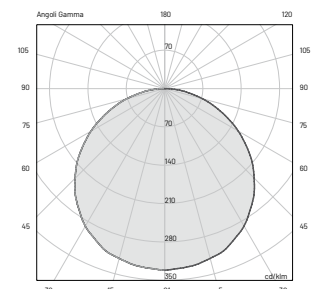

- * Control available on request
DALI - 0/10V - DMX - TRIAC
- ** Light color available on request
2200K • 2700K • RGBW
- *** Source flux

E (FC)		
H (ft)	fc (3000 K)	Ø (ft)
3.28'	3.3	11.45'
6.56'	0.8	22.90'
9.84'	0.4	34.38'
13.12'	0.2	45.83'
16.40'	0.1	57.28'

TECHNICAL SPECIFICATIONS

Source lamp	LED 12W
Total wattage	12W
Voltage	24VDC
Control	Power supply not included (other controls on request*)
Light color	3000K (other colors on request**)
Luminous flux	510 lm (1340 lm***)
Luminous efficacy	43 lm/W
McADAM steps	3
Beam	diffuse
CRI	> 90
Life time	L80-B15 > 60.000 h Ta 40°C
IP rating	IP67
IK rating	IK10

- * Control available on request
DALI - 0/10V - DMX - TRIAC
- ** Light color available on request
2200K • 2700K • RGBW
- *** Source flux

E (FC)		
H (ft)	fc (3000K)	Ø (ft)
3.28'	15.70	10.53'
6.56'	3.90	21.06'
9.84'	1.77	31.56'
13.12'	1.02	42.09'
16.40'	0.65	52.62'