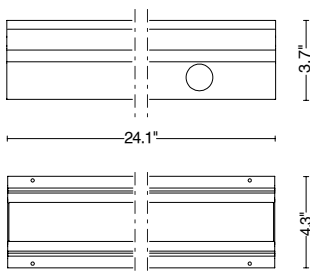

E (FC)		
H (ft)	fc (3000 K)	Ø (ft)
3.28'	31.4	10.53'
6.56'	7.9	21.06'
9.84'	3.5	31.56'
13.12'	2.0	42.09'
16.40'	1.3	52.62'