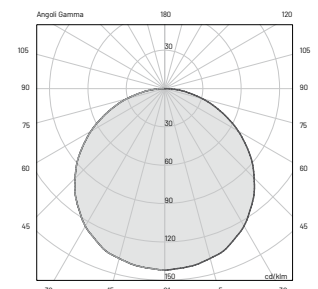

car-go_1 130

FLOOR RECESSED

Wattage	2.5 W
Voltage	24VDC
Beam	
Drive over	 max 12 m/h max 4409 lbs

TECHNICAL SPECIFICATIONS

Source lamp	LED 2.5W
Total wattage	2.5W
Voltage	24VDC
Control	Power supply not included (other controls on request*)
Light color	3000K (other colors on request**)
Luminous flux	115 lm (285 lm***)
Luminous efficacy	45 lm/W
McADAM steps	3
Beam	diffuse
CRI	> 90
Life time	L80-B15 > 60.000 h Ta 40°C
IP rating	IP67
IK rating	IK10

- * Control available on request
DALI - 0/10V - DMX - TRIAC
- ** Light color available on request
2200K • 2700K • RGBW
- *** Source flux

E (FC)		
H (ft)	fc (3000 K)	Ø (ft)
3.28'	3.3	11.45'
6.56'	0.8	22.90'
9.84'	0.4	34.38'
13.12'	0.2	45.83'
16.40'	0.1	57.28'