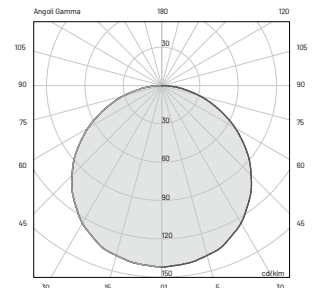

car-go_1 130

FLOOR RECESSED

Wattage	2.5 W
Voltage	24VDC
Beam	
Drive over	 max 12 m/h max 4409 lbs

TECHNICAL SPECIFICATIONS

Source lamp	LED 2.5W
Total wattage	2.5W
Voltage	24VDC
Control	Power supply not included (other controls on request*)
Light color	3000K (other colors on request**)
Luminous flux	115 lm (285 lm***)
Luminous efficacy	45 lm/W
McADAM steps	3
Beam	diffuse
CRI	> 90
Life time	L80-B15 > 60.000 h Ta 40°C
IP rating	IP67
IK rating	IK10

- * Control available on request
DALI - 0/10V - DMX - TRIAC
- ** Light color available on request
2200K • 2700K • RGBW
- *** Source flux

E (FC)		
H (ft)	fc (3000 K)	Ø (ft)
3.28'	3.3	11.45'
6.56'	0.8	22.90'
9.84'	0.4	34.38'
13.12'	0.2	45.83'
16.40'	0.1	57.28'