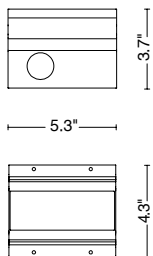

car-go_1 130

FLOOR RECESSED

Wattage	2.5 W
Voltage	24VDC
Beam	
Drive over	 max 12 m/h max 4409 lbs

TECHNICAL SPECIFICATIONS

Source lamp	LED 2.5W
Total wattage	2.5W
Voltage	24VDC
Control	Power supply not included (other controls on request*)
Light color	3000K (other colors on request**)
Luminous flux	115 lm (285 lm***)
Luminous efficacy	45 lm/W
McADAM steps	3
Beam	diffuse
CRI	> 90
Life time	L80-B15 > 60.000 h Ta 40°C
IP rating	IP67
IK rating	IK10

- * Control available on request
DALI - 0/10V - DMX - TRIAC
- ** Light color available on request
2200K • 2700K • RGBW
- *** Source flux

E (FC)		
H (ft)	fc (3000 K)	Ø (ft)
3.28'	3.3	11.45'
6.56'	0.8	22.90'
9.84'	0.4	34.38'
13.12'	0.2	45.83'
16.40'	0.1	57.28'

MATERIALS

<i>Body</i>	Extruded aluminum EN AW6026
<i>Diffuser</i>	Opal glass
<i>Finishing</i>	Glass

ORDER CODE

CG L 1 IPT D H B 7 Z U

INCLUDED ACCESSORIES

<i>Code</i>	<i>Description</i>
-	0.5 m (1.64') length cable -05RN-F
-	Single connection IP68