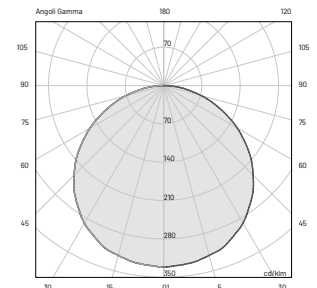

E (FC)

H (ft)	fc (3000K)	Ø (ft)
3.28'	40.0	10.53'
6.56'	10.0	21.06'
9.84'	4.5	31.56'
13.12'	2.5	42.09'
16.40'	1.6	52.62'