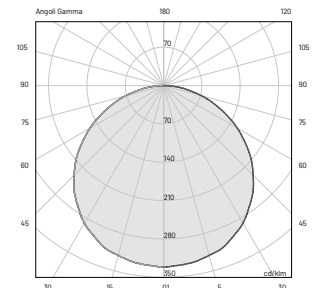

E (FC)

H (ft)	fc (3000 K)	Ø (ft)
3.28'	31.4	10.53'
6.56'	7.9	21.06'
9.84'	3.5	31.56'
13.12'	2.0	42.09'
16.40'	1.3	52.62'