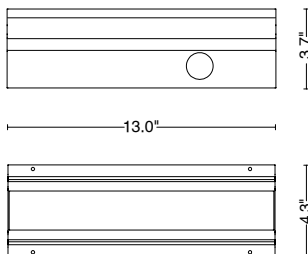

car-go_1 300

FLOOR RECESSED

Wattage	12W
Voltage	24VDC
Beam	
Drive over	 max 12 m/h max 4409 lbs

TECHNICAL SPECIFICATIONS

Source lamp	LED 12W
Total wattage	12W
Voltage	24VDC
Control	Power supply not included (other controls on request*)
Light color	3000K (other colors on request**)
Luminous flux	510 lm (1340 lm***)
Luminous efficacy	43 lm/W
McADAM steps	3
Beam	diffuse
CRI	> 90
Life time	L80-B15 > 60.000 h Ta 40°C
IP rating	IP67
IK rating	IK10

DIFFUSE

- Control available on request
  DALI - 0/10V - DMX - TRIAC
- ** Light color available on request
  2200K • 2700K • RGBW
- *** Source flux

E (FC)

H (ft)	fc (3000K)	Ø (ft)
3.28'	15.70	10.53'
6.56'	3.90	21.06'
9.84'	1.77	31.56'
13.12'	1.02	42.09'
16.40'	0.65	52.62'