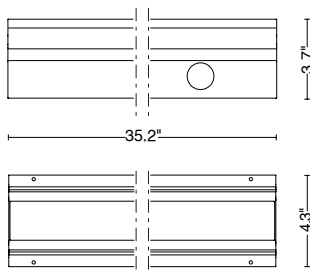

E (FC)

H (ft)	fc (3000K)	Ø (ft)
3.28'	40.0	10.53'
6.56'	10.0	21.06'
9.84'	4.5	31.56'
13.12'	2.5	42.09'
16.40'	1.6	52.62'