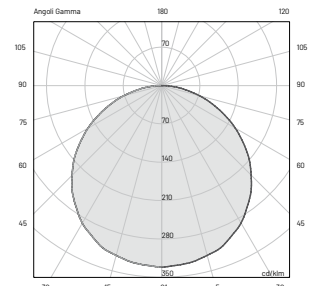

- Control available on request
  DALI - 0/10V - DMX - TRIAC
- ** Light color available on request
  2200K • 2700K • RGBW
- *** Source flux