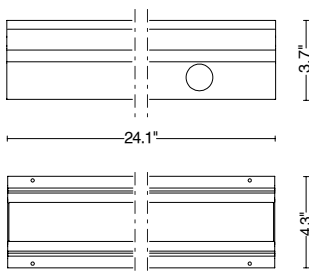

E (FC)

H (ft)	fc (3000 K)	Ø (ft)
3.28'	31.4	10.53'
6.56'	7.9	21.06'
9.84'	3.5	31.56'
13.12'	2.0	42.09'
16.40'	1.3	52.62'