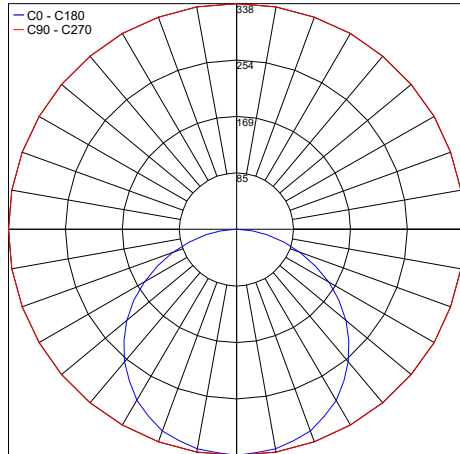

For other power supply options consult factory.

PHOTOMETRIC DATA

Note: All photometric data is 3000K

Maximum Candela = 338.3

PHOTOMETRIC FILENAME : FOG 1 600 - FGL6IPSDHB10U.IES

Job Name/Date:

Fixture Type Designation: