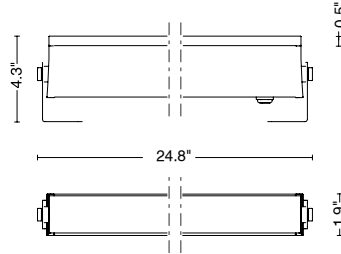

TECHNICAL DATA

Wattage	24W
Power Supply	Remote 24VDC - See page 3 for options
Construction	Body: Extruded Aluminum EN AW6060 Lens: Opal Glass
CCT	3000K (other colors on request)
BUG Rating	—
CRI	>90
Delivered Lumens	1020 lm
Efficacy	34 lm/W
Optics	Diffuse
Finishes	5 Standard, See Below
Fixture Dimensions	23.6" l x 3.0" h x 1.9" w (Surface Mounted) 24.8" l x 4.3" h x 1.9" w (Projector) 24.1" l x 3.7" h x 4.3" w (Recessed)
Lumen Maintenance	L80-B15 >60.000 h (Ta 40°C)
Color Consistency	3-Step MacAdam
IP Rating	IP67
Impact Resistance	IK10

Job Name/Date:

Fixture Type Designation:

FIXTURE DIMENSIONS

Ceiling or Wall

Projector

Recessed

ACCESSORIES - Included

CEILING / WALL LAMP

05RN-F - 1.64' (0.5 m) length cable
Single connection IP68

PROJECTOR

05RN-F - 3.28' (1 m) length cable
Single connection IP68
Fixing kit short (2.95")

00KEYFGL.150_ - Fixing kit medium (5.91")
 (available in fixture finishes - see page 1)