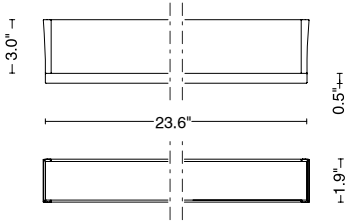

FIXTURE DIMENSIONS

Ceiling or Wall