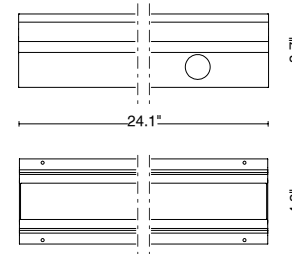

TECHNICAL DATA

Wattage	24W
Power Supply	Remote 24VDC - See page 3 for options
Construction	Body: Extruded Aluminum EN AW6060 Lens: Opal Glass
CCT	3000K (other colors on request)
BUG Rating	—
CRI	>90
Delivered Lumens	1020 lm
Efficacy	34 lm/W
Optics	Diffuse
Finishes	5 Standard, See Below
Fixture Dimensions	23.6" l x 3.0" h x 1.9" w (Surface Mounted) 24.8" l x 4.3" h x 1.9" w (Projector) 24.1" l x 3.7" h x 4.3" w (Recessed)
Lumen Maintenance	L80-B15 >60.000 h (Ta 40°C)
Color Consistency	3-Step MacAdam
IP Rating	IP67
Impact Resistance	IK10

Fixture Dimensions - see page 2

ORDERING INFORMATION

Example: LNFG L6 POS D HB7Z US. Power Supplies ordered separately.

LNFG		D	HB7Z		US
Model No.	Size	Optics	Power	Finish	
LNFG	L6 POS - Ceiling / Wall L6 PR1 - Projector L6 ISO - Recessed	D - Diffuse	HB7Z - Remote Driver	G - Black H - Gray L - Graphite U - White (only color for recessed) V - Oxide	US

Job Name/Date:

Fixture Type Designation:

FIXTURE DIMENSIONS

Ceiling or Wall

Projector

Recessed

ACCESSORIES - Included

CEILING / WALL LAMP

05RN-F - 1.64' (0.5 m) length cable
Single connection IP68

PROJECTOR

05RN-F - 3.28' (1 m) length cable
Single connection IP68
Fixing kit short (2.95")

00KEYFGL.150_ - Fixing kit medium (5.91")
 (available in fixture finishes - see page 1)