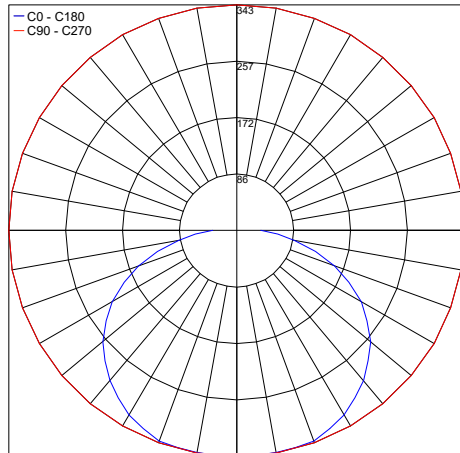

SUGGESTED POWER SUPPLIES

24VDC

Part Number	Description	Input/Output	# of Fixtures
PPLT00691	Non-Dim	120-277VAC to 24VDC, 60W, Class 2, IP67	1-1
PPLT00627	ELV / TRIAC & 0-10V Dimming (100 to 0%)	120-277VAC to 24VDC, 96W, Class 2, IP67	1-2
PPLT00158	Non-Dim	120VAC to 24VDC, 100W, Class 2	1-2
PPLT00543	0-10V Dimming to 15% (-40°C / -40°F cold weather start)	120-277VAC to 24VDC, 100W, Class 2	1-2

Suggested Lutron Compatible - 34W (FOG 1 900)

Part Number	Option	Lutron SKU	Dim Range	Description	Input/Output	# of Fixtures
PPLT00530	L3DAE / L3DA3W	L3DA	100%-1%	Hi-Lume™ 1% EcoSystem™ or 1% 3-Wire LED Driver	120-277VAC to 24VDC, 96W, Class 2	1-2

For other power supply options consult factory.

PHOTOMETRIC DATA

Note: All photometric data is 3000K

Maximum Candela = 343.3

PHOTOMETRIC FILENAME : FOG 1 900 - FGL9XXXDHB10X.IES

Job Name/Date:

Fixture Type Designation: