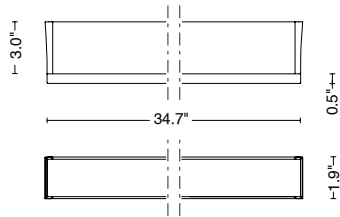

FIXTURE DIMENSIONS

Ceiling or Wall