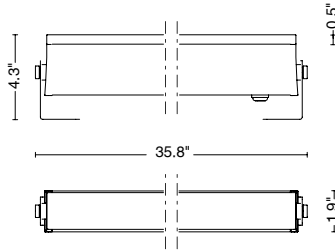

FIXTURE DIMENSIONS

Ceiling or Wall

Projector

Recessed

ACCESSORIES - Included

CEILING / WALL LAMP

05RN-F - 1.64' (0.5 m) length cable
Single connection IP68

PROJECTOR

05RN-F - 3.28' (1 m) length cable
Single connection IP68
Fixing kit short (2.95")

00KEYFGL.150_ - Fixing kit medium (5.91")
(available in fixture finishes - see page 1)

00KEYFGL.250_ - Fixing kit long (9.84")
(available in fixture finishes - see page 1)

RECESSED

05RN-F - 1.64' (0.5 m) length cable
Single connection IP68

Also Available

00EY/FGL9.STD - Housing box

RECESSED INSTALLATION OPTIONS

Job Name/Date:

Fixture Type Designation: