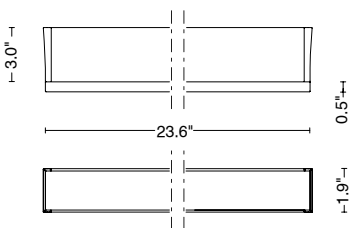

fog_1 600

Wattage 24W

Voltage 24VDC

Wattage 24W

Voltage 24VDC

Wattage 24W

Voltage 24VDC