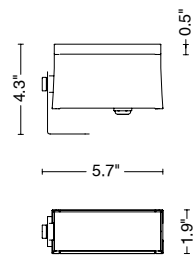

fog_1 130

Wattage 2.5W

Voltage 24VDC

Wattage 2.5W

Voltage 24VDC

Wattage 2.5W

Voltage 24VDC