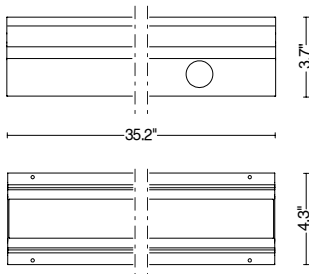

E (FC)

H (ft)	fc (3000 K)	Ø (ft)
3.28'	40.0	10.53'
6.56'	10.0	21.06'
9.84'	4.5	31.56'
13.12'	2.5	42.09'
16.40'	1.6	52.62'

recessed installation

flush installation

protruding installation

MATERIALS

<i>Body</i>	Extruded aluminum EN AW6060
<i>Diffuser</i>	Opal glass
<i>Finishing</i>	Polyester powder paint