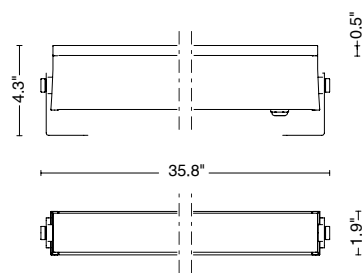

Wattage 34W

Voltage 24VDC

Wattage 34W

Voltage 24VDC

Wattage 34W

Voltage 24VDC