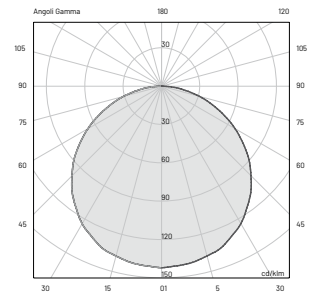

5.3"

E (FC)

H (ft)	fc (3000K)	Ø (ft)
3.28'	3.3	11.45'
6.56'	0.8	22.90'
9.84'	0.4	22.90'
13.12'	0.2	45.83'
16.40'	0.1	57.28'