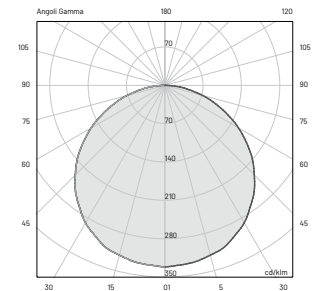

TECHNICAL SPECIFICATIONS

Source lamp	LED 24W
Total wattage	30W
Voltage	24VDC, 50-60Hz
Control	On/Off (other controls on request*)
Light color	3000K (other colors on request**)
Luminous flux	1020 lm (2680 lm***)
Luminous efficacy	34 lm/W
McADAM steps	3
Beam	Diffuse
CRI	> 90
Lifetime	L80-B15 > 60.000 h Ta 40°C
IP rating	IP67
IK rating	IK10

* Control available on request
DALI - 0/10V - DMX - TRIAC

** Light colour available on request
2200K • 2700K • RGBW

*** Source flux

E (FC)

H (ft)	fc (3000K)	Ø (ft)
3.28'	31.4	10.53'
6.56'	7.9	21.06'
9.84'	3.5	31.56'
13.12'	2.0	42.09'
16.40'	1.3	52.62'