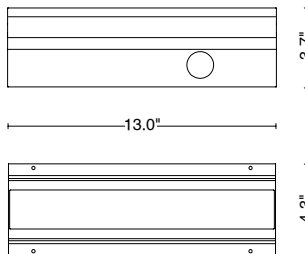

E (FC)

H (ft)	fc (3000K)	Ø (ft)
3.28'	15.7	3.21
6.56'	3.9	6.42
9.84'	1.8	9.62
13.12'	1.0	12.83
16.40'	0.7	16.04