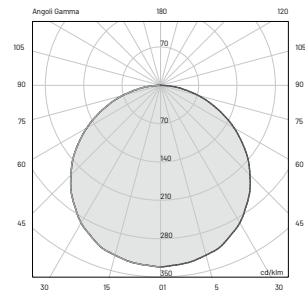

TECHNICAL SPECIFICATIONS

Source lamp	DIFFUSE
Total wattage	LED 34W
Voltage	38W
Control	24VDC, 50-60Hz
Light color	On/Off (other controls on request*)
Luminous flux	3000 K (other colors on request**)
Luminous efficacy	1294 lm (3120 lm***)
McADAM steps	34 lm/W
Beam	3
CRI	Diffuse
Life time	> 90
IP rating	L80-B15 > 60.000 h Ta 40°C
IK rating	IP67
	IK10

* Control available on request
DALI - 0/10V - DMX - TRIAC

** Light colour available on request
2200K • 2700K • RGBW

*** Source flux

E (FC)

H (ft)	fc (3000 K)	Ø (ft)
3.28'	40.0	10.53'
6.56'	10.0	21.06'
9.84'	4.5	31.56'
13.12'	2.5	42.09'
16.40'	1.6	52.62'

MATERIALS

Body	Extruded aluminum EN AW6060
Diffuser	Opal glass
Finishing	Polyester powder paint

ORDER CODE

LNFG L 9 _ _ D H B 7 Z _

Finishing	G	Black	●
	H	Grey	●
	L	Graphite	●
	U	White	○
	V	Oxide	●
Mounting	POS	Ceiling lamp | Wall lamp	
	PR1	Projector	

Example LNFG L 9 POS D H B 7 Z L

INCLUDED ACCESSORIES

CEILING LAMP | WALL LAMP

Code	Description
-	1.64' (0.5 m) length cable -05RN-F
-	Single connection IP68

PROJECTOR

Code	Description
-	3.28' (1 m) length cable -05RN-F
-	Single connection IP68
-	Fixing kit short (2.95")

AVAILABLE ACCESSORIES

PROJECTOR

Code	Description
00KEYFGL.150_	Fixing kit medium (5.91") (available in fixture finishes, see datasheet)
00KEYFGL.250_	Fixing kit long (9.84") (available in fixture finishes, see datasheet)