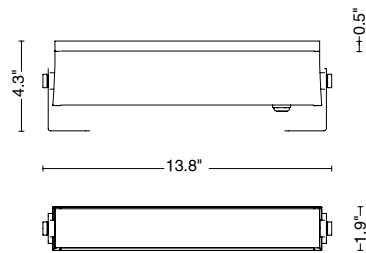

TECHNICAL SPECIFICATIONS

Source lamp	DIFFUSE
Total wattage	LED 12W
Voltage	16W
Control	24VDC, 50-60Hz
Light color	On/Off (other controls on request*)
Luminous flux	3000K (other colors on request**)
Luminous efficacy	510 lm (1340 lm***)
McADAM steps	32 lm/W
Beam	3
CRI	Diffuse
Lifetime	> 90
IP rating	L80-B15 > 60.000 h Ta 40°C
IK rating	IP67
	IK10