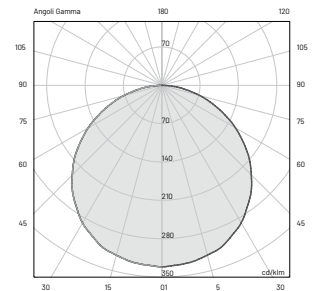

E (FC)

H (ft)	fc (3000 K)	Ø (ft)
3.28'	40.0	10.53'
6.56'	10.0	21.06'
9.84'	4.5	31.56'
13.12'	2.5	42.09'
16.40'	1.6	52.62'