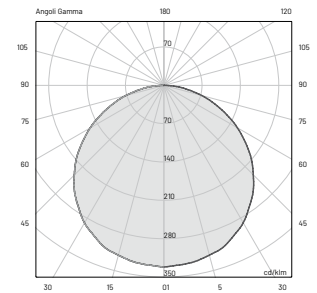

E (FC)

H (ft)	fc (3000K)	Ø (ft)
3.28'	15.7	3.21
6.56'	3.9	6.42
9.84'	1.8	9.62
13.12'	1.0	12.83
16.40'	0.7	16.04