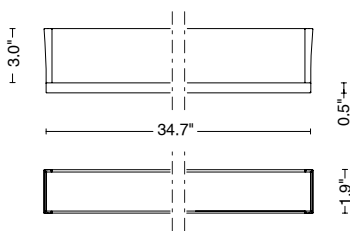

Wattage 34W

Voltage 24VDC

Wattage 34W

Voltage 24VDC

Wattage 34W

Voltage 24VDC