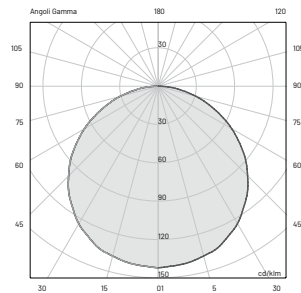

Wattage 2.5W

Voltage 24VDC

TECHNICAL SPECIFICATIONS

Source lamp	DIFFUSE
Total wattage	LED 2.5W
Voltage	4W
Control	24VDC, 50-60Hz
Light color	On/Off
Luminous flux	3000K (other colors on request**)
Luminous efficacy	115 lm (285 lm***)
McADAM steps	29 lm/W
Beam	3
CRI	Diffuse
Life time	> 90
IP rating	L80-B15 > 60.000 h Ta 40°C
IK rating	IP67
	IK10

* Control available on request
DALI - 0/10V - DMX - TRIAC

** Light color available on request
2200K • 2700K • RGBW

*** Source flux

E (FC)		
H (ft)	fc (3000K)	Ø (ft)
3.28'	3.3	11.45'
6.56'	0.8	22.90'
9.84'	0.4	34.38'
13.12'	0.2	45.83'
16.40'	0.1	57.28'