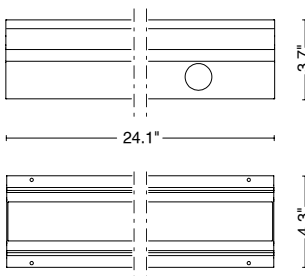

* Control available on request
DALI - 0/10V - DMX - TRIAC

** Light colour available on request
2200K • 2700K • RGBW

*** Source flux

E (FC)

H (ft)	fc (3000K)	Ø (ft)
3.28'	31.4	10.53'
6.56'	7.9	21.06'
9.84'	3.5	31.56'
13.12'	2.0	42.09'
16.40'	1.3	52.62'