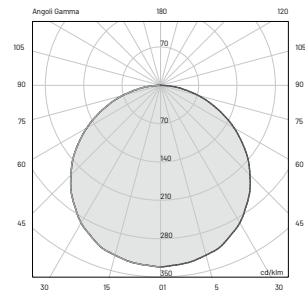

TECHNICAL SPECIFICATIONS

Source lamp	DIFFUSE
Total wattage	LED 12W
Voltage	16W
Control	24VDC, 50-60Hz
Light color	On/Off (other controls on request*)
Luminous flux	3000K (other colors on request**)
Luminous efficacy	510 lm (1340 lm***)
McADAM steps	32 lm/W
Beam	3
CRI	Diffuse
Lifetime	> 90
IP rating	L80-B15 > 60.000 h Ta 40°C
IK rating	IP67
	IK10

* Control available on request
DALI - 0/10V - DMX - TRIAC

** Light color available on request
2200K • 2700K • RGBW

*** Source flux

E (FC)

H (ft)	fc (3000 K)	Ø (ft)
3.28'	15.7	10.53'
6.56'	3.9	21.06'
9.84'	1.8	31.56'
13.12'	1.0	42.09'
16.40'	0.7	52.62'

MATERIALS

Body	Extruded aluminum EN AW6060
Diffuser	Opal glass
Finishing	Polyester powder paint

ORDER CODE

LNFG L 3 _ _ D H B 7 Z _

Finishing	G	Black	●
	H	Grey	●
	L	Graphite	●
	U	White	○
	V	Oxide	●
Mounting	POS	Ceiling lamp | Wall lamp	
	PRI	Projector	

Example LNFG L 3 **POS** D H B 7 Z L

INCLUDED ACCESSORIES

CEILING LAMP | WALL LAMP

Code	Description
-	1.64' (0.5 m) length cable -05RN-F
-	Single connection IP68

PROJECTOR

Code	Description
-	3.28' (1 m) length cable -05RN-F
-	Single connection IP68
-	Fixing kit short (2.95")

AVAILABLE ACCESSORIES

PROJECTOR

Code	Description
00KEYFGL.150_	Fixing kit medium (5.91") (available in fixture finishes, see datasheet)
00KEYFGL.250_	Fixing kit long (9.84") (available in fixture finishes, see datasheet)