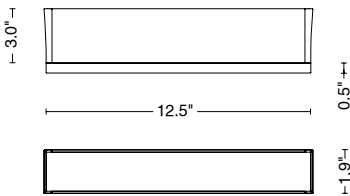

Wattage 12W

Voltage 24VDC

Wattage 12W

Voltage 24VDC

Wattage 12W

Voltage 24VDC