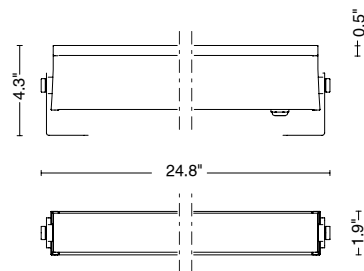

fog_1 600

Wattage 24W

Voltage 24VDC

Wattage 24W

Voltage 24VDC

Wattage 24W

Voltage 24VDC