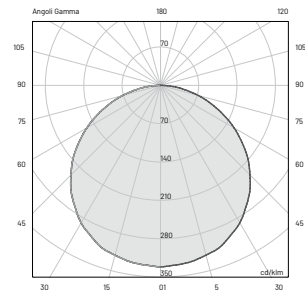

* Control available on request
DALI - 0/10V - DMX - TRIAC

** Light color available on request
2200K • 2700K • RGBW

*** Source flux

E (FC)

H (ft)	fc (3000 K)	Ø (ft)
3.28'	31.4	10.53'
6.56'	7.9	21.06'
9.84'	3.5	31.56'
13.12'	2.0	42.09'
16.40'	1.3	52.62'