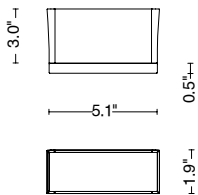

Wattage 2.5W

Voltage 24VDC