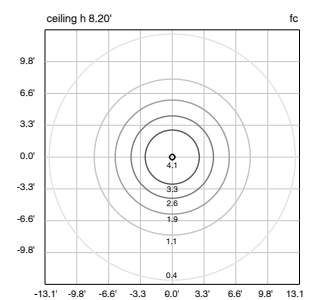

CEILING LAMP

DIFFUSE

LED 10W

12W

24VDC, 50-60Hz

On/Off (other controls on request*)

3000K (other colors on request**)

490 lm (1300 lm***)

41 lm/W

3

Diffuse

> 90

L80-B15 > 60.000 h Ta 40°C

IP67

IK10

* Control available on request
DALI - 0/10V - DMX - TRIAC

** Light color available on request
2200 K • 2700 K • RGBW

*** Source flux