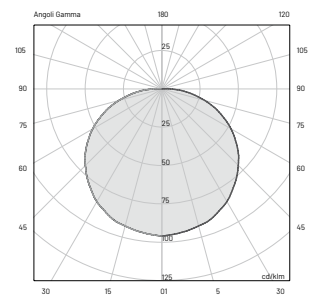

* Control available on request
DALI - 0/10V - DMX - TRIAC

** Light color available on request
2200K • 2700K • RGBW

*** Source flux