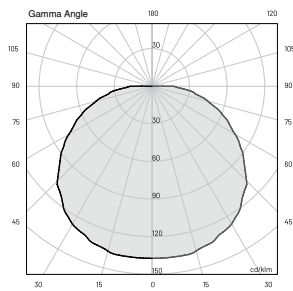

WALL LAMP

DIFFUSE

LED 5.5W

5.5W

24VDC

Power supply not included
(other controls on request*)

3000K (other colors on request**)

205 lm (759 lm***)

37 lm/W

3

diffuse

> 90

L80-B15 > 60.000 h Ta 40°C

IP67

IK10

MATERIALS

Body

Die-cast aluminum EN47100

Diffuser

Opal glass

Finishing

Polyester powder paint

ORDER CODE

LNFG 55 POS D H B 7 Z _

Finishing

G Black

H Grey

L Graphite

U White

V Oxide

Example

FG 55 POS D H B 7 Z L

INCLUDED ACCESSORIES

Code

Description

-

0.5 m (1.6') length cable -05RN-F

-

Single connection IP68