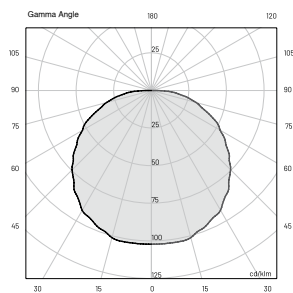

WALL RECESSED

DIFFUSE

LED 10W

12W

24VDC, 50-60Hz

On/Off (other controls on request*)

3000K (other colors on request**)

490 lm (1300 lm***)

41 lm/W

3

Diffuse

> 90

L80-B15 > 60.000 h Ta 40°C

IP67

IK10

MATERIALS

Body

Die-cast aluminum EN47100

Diffuser

Opal glass

Finishing

Polyester powder paint

ORDER CODE

LNFG 6 5 ISO D H B B Z U

INCLUDED ACCESSORIES

Code	Description
-	0.5 m (1.64') length cable -05RN-F
-	Housing box

AVAILABLE ACCESSORIES

Code	Description
00KCG0.03	Recessed box adjusting kit
0303004	Glass lifting suction pad
0404M011	Single connection IP68
0404M019	Three-way connection box mini