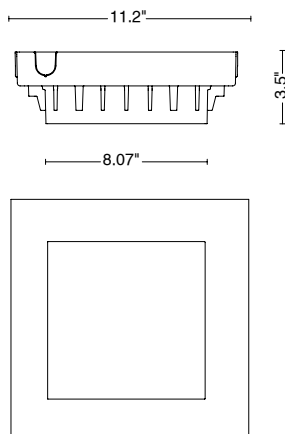

fog_s 200

CEILING RECESSED

Wattage 21W

Voltage 24VDC

Beam

WALL RECESSED

Wattage 21W

Voltage 24VDC

Beam

TECHNICAL SPECIFICATIONS

Source lamp

Total wattage

Voltage

Control

Light colour

Luminous flux

Luminous efficacy

McADAM steps

Beam

CRI

Life time

IP rating

IK rating

CEILING RECESSED

DIFFUSE

LED 21W

26.5W

24VDC, 50-60Hz

On/Off (other controls on request*)

3000K (other colours on request**)

942 lm (2920 lm***)

36 lm/W

3

Diffuse

> 90

L80-B15 > 60.000 h Ta 40°C

IP67

IK10

* Control available on request
DALI - 0/10V - DMX - TRIAC

** Light color available on request
2200K • 2700K • RGBW

*** Source flux

E (FC)

H (ft)	fc (3000K)	Ø (ft)
3.28'	26.0	12.80'
6.56'	6.5	25.52'
9.84'	2.9	38.32'
13.12'	1.6	51.08'
16.40'	1.0	63.91'