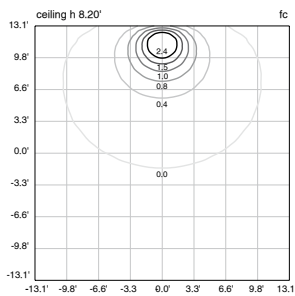

WALL RECESSED

DIFFUSE

LED 5.5W

5.5W

24VDC

Power supply not included
(other controls on request*)

3000K (other colors on request**)

205 lm (759 lm***)

38 lm/W

3

diffuse

> 90

L80-B15 > 60.000 h Ta 40°C

IP67

IK10

MATERIALS

Body

Die-cast aluminum EN47100

Diffuser

Opal glass

Finishing

Polyester powder paint

ORDER CODE

FG 5 5 ISO D H B 7 Z U

INCLUDED ACCESSORIES

Code	Description
-	0.5 m (1.6') length cable -05RN-F
-	Housing box

AVAILABLE ACCESSORIES

Code	Description
00KCG0.02	Recessed box adjusting kit
0303003	Glass lifting suction pad
0404M011	Single connection IP68
0404M019	Three-way connection box mini