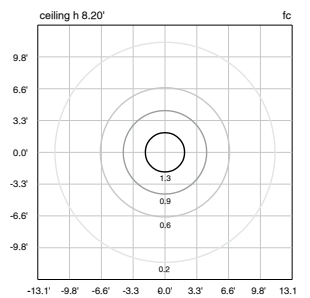

fog_s 80

CEILING RECESSED

Wattage 5.5W

Voltage 24VDC

Beam

WALL RECESSED

Wattage 5.5W

Voltage 24VDC

Beam

TECHNICAL SPECIFICATIONS

Source lamp

Total wattage

Voltage

Control

Light colour

Luminous flux

Luminous efficacy

McADAM steps

Beam

CRI

Life time

IP rating

IK rating

CEILING RECESSED

DIFFUSE

LED 5.5W

5.5W

24VDC

Power supply not included
(other controls on request*)

3000K (other colors on request**)

205 lm (759 lm***)

38 lm/W

3

diffuse

> 90

L80-B15 > 60.000 h Ta 40°C

IP67

IK10

* Control available on request
DALI - 0/10V - DMX - TRIAC

** Light color available on request
2200K • 2700K • RGBW

*** Source flux