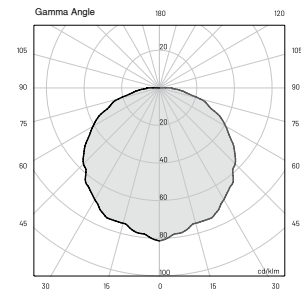

WALL RECESSED

DIFFUSE

LED 5.5W

5.5W

24VDC

Power supply not included
(other controls on request*)

3000K (other colors on request**)

205 lm (759 lm***)

38 lm/W

3

diffuse

> 90

L80-B15 > 60.000 h Ta 40°C

IP67

IK10

MATERIALS

Body

Die-cast aluminum EN47100

Diffuser

Opal glass

Finishing

Polyester powder paint

ORDER CODE

FG 5 5 ISO D H B 7 Z U

INCLUDED ACCESSORIES

Code	Description
-	0.5 m (1.6') length cable -05RN-F
-	Housing box

AVAILABLE ACCESSORIES

Code	Description
00KCG0.02	Recessed box adjusting kit
0303003	Glass lifting suction pad
0404M011	Single connection IP68
0404M019	Three-way connection box mini