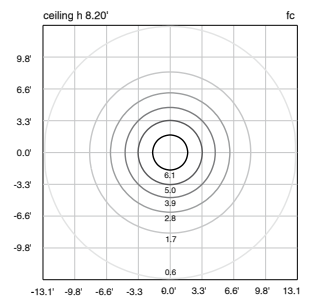

*** Source flux

WALL LAMP

DIFFUSE

LED 21W

26.5W

24VDC, 50-60Hz

On/Off (other controls on request*)

3000 K (other colors on request**)