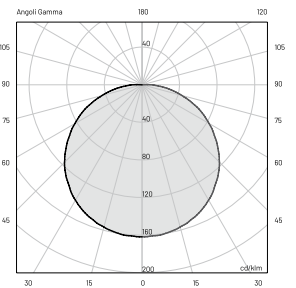

*** Source flux

WALL LAMP

DIFFUSE

LED 21W

26.5W

24VDC, 50-60Hz

On/Off (other controls on request*)

3000 K (other colors on request**)