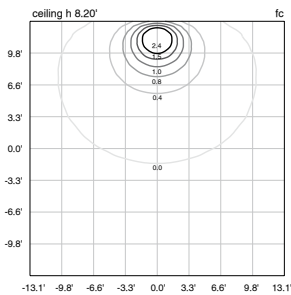

WALL LAMP

DIFFUSE

LED 5.5W

5.5W

24VDC

Power supply not included
(other controls on request*)

3000K (other colors on request**)

205 lm (759 lm***)

37 lm/W

3

diffuse

> 90

L80-B15 > 60.000 h Ta 40°C

IP67

IK10

MATERIALS

Body

Die-cast aluminum EN47100

Diffuser

Opal glass

Finishing

Polyester powder paint

ORDER CODE

LNFG 55 POS D H B 7 Z _

Finishing

G Black

H Grey

L Graphite

U White

V Oxide

Example

FG 55 POS D H B 7 Z L

INCLUDED ACCESSORIES

Code

Description

-

0.5 m (1.6') length cable -05RN-F

-

Single connection IP68