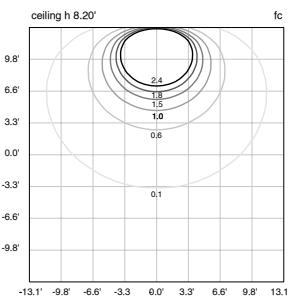

WALL RECESSED

DIFFUSE

LED 10W

12W

24VDC, 50-60Hz

On/Off (other controls on request*)

3000K (other colors on request**)

490 lm (1300 lm***)

41 lm/W

3

Diffuse

> 90

L80-B15 > 60.000 h Ta 40°C

IP67

IK10

MATERIALS

Body

Die-cast aluminum EN47100

Diffuser

Opal glass

Finishing

Polyester powder paint

ORDER CODE

LNFG 6 5 ISO D H B B Z U

INCLUDED ACCESSORIES

Code	Description
-	0.5 m (1.64') length cable -05RN-F
-	Housing box

AVAILABLE ACCESSORIES

Code	Description
00KCG0.03	Recessed box adjusting kit
0303004	Glass lifting suction pad
0404M011	Single connection IP68
0404M019	Three-way connection box mini