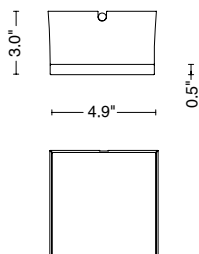

CEILING LAMP

DIFFUSE

LED 10W

12W

24VDC, 50-60Hz

On/Off (other controls on request*)

3000K (other colors on request**)

490 lm (1300 lm***)

41 lm/W

3

Diffuse

> 90

L80-B15 > 60.000 h Ta 40°C

IP67

IK10

* Control available on request
DALI - 0/10V - DMX - TRIAC

** Light color available on request
2200 K • 2700 K • RGBW

*** Source flux