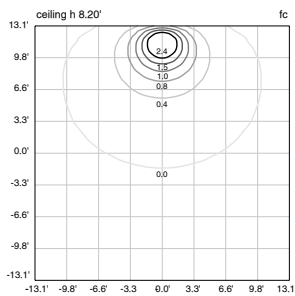

WALL RECESSED

DIFFUSE

LED 5.5W

5.5W

24VDC

Power supply not included
(other controls on request*)

3000K (other colors on request**)

205 lm (759 lm***)

38 lm/W

3

diffuse

> 90

L80-B15 > 60.000 h Ta 40°C

IP67

IK10

MATERIALS

Body

Die-cast aluminum EN47100

Diffuser

Opal glass

Finishing

Polyester powder paint

ORDER CODE

FG 5 5 ISO D H B 7 Z U

INCLUDED ACCESSORIES

Code	Description
-	0.5 m (1.6') length cable -05RN-F
-	Housing box

AVAILABLE ACCESSORIES

Code	Description
00KCG0.02	Recessed box adjusting kit
0303003	Glass lifting suction pad
0404M011	Single connection IP68
0404M019	Three-way connection box mini