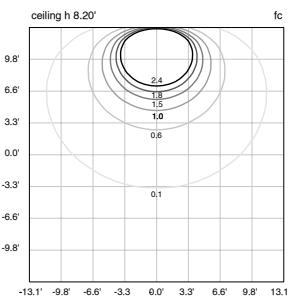

WALL RECESSED

DIFFUSE

LED 10W

12W

24VDC, 50-60Hz

On/Off (other controls on request*)

3000K (other colors on request**)

490 lm (1300 lm***)

41 lm/W

3

Diffuse

> 90

L80-B15 > 60.000 h Ta 40°C

IP67

IK10

MATERIALS

Body

Die-cast aluminum EN47100

Diffuser

Opal glass

Finishing

Polyester powder paint

ORDER CODE

LNFG 65 ISO D H B 10 U

INCLUDED ACCESSORIES

Code	Description
-	0.5 m (1.64') length cable -05RN-F
-	Housing box

AVAILABLE ACCESSORIES

Code	Description
00KCG0.03	Recessed box adjusting kit
0303004	Glass lifting suction pad
0404M011	Single connection IP68
0404M019	Three-way connection box mini