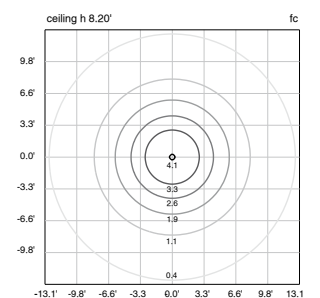

fog_s 125

CEILING LAMP

Wattage 10W

Voltage 24VDC

Beam

WALL LAMP

Wattage 10W

Voltage 24VDC

Beam

TECHNICAL SPECIFICATIONS

Source lamp

Total wattage

Voltage

Control

Light color

Luminous flux

Luminous efficacy

McADAM steps

Beam

CRI

Life time

IP rating

IK rating

CEILING LAMP

DIFFUSE

LED 10W

12W

24VDC, 50-60Hz

On/Off (other controls on request*)

3000K (other colors on request**)

490 lm (1300 lm***)

41 lm/W

3

Diffuse

> 90

L80-B15 > 60.000 h Ta 40°C

IP67

IK10

* Control available on request
DALI - 0/10V - DMX - TRIAC

** Light color available on request
2200 K • 2700 K • RGBW

*** Source flux