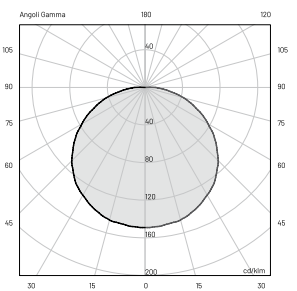

*** Source flux

WALL LAMP

DIFFUSE

LED 10W

12W

24VDC, 50-60Hz

On/Off (other controls on request*)

3000K (other colors on request**)