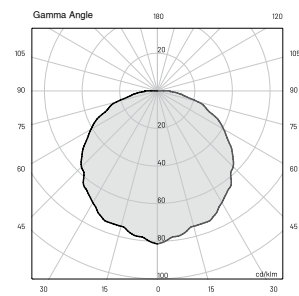

WALL RECESSED

DIFFUSE

LED 5.5W

5.5W

24VDC

Power supply not included
(other controls on request*)

3000K (other colors on request**)

205 lm (759 lm***)

38 lm/W

3

diffuse

> 90

L80-B15 > 60.000 h Ta 40°C

IP67

IK10

MATERIALS

Body

Die-cast aluminum EN47100

Diffuser

Opal glass

Finishing

Polyester powder paint

ORDER CODE

FG 5 5 ISO D H B 7 Z U

INCLUDED ACCESSORIES

Code	Description
-	0.5 m (1.6') length cable -05RN-F
-	Housing box

AVAILABLE ACCESSORIES

Code	Description
00KCG0.02	Recessed box adjusting kit
0303003	Glass lifting suction pad
0404M011	Single connection IP68
0404M019	Three-way connection box mini