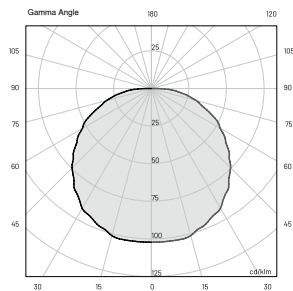

WALL RECESSED

DIFFUSE

LED 10W

12W

24VDC, 50-60Hz

On/Off (other controls on request*)

3000K (other colors on request**)

490 lm (1300 lm***)

41 lm/W

3

Diffuse

> 90

L80-B15 > 60.000 h Ta 40°C

IP67

IK10

MATERIALS

Body

Die-cast aluminum EN47100

Diffuser

Opal glass

Finishing

Polyester powder paint

ORDER CODE

LNFG 65 ISO D H B 10 U

INCLUDED ACCESSORIES

Code	Description
-	0.5 m (1.64') length cable -05RN-F
-	Housing box

AVAILABLE ACCESSORIES

Code	Description
00KCG0.03	Recessed box adjusting kit
0303004	Glass lifting suction pad
0404M011	Single connection IP68
0404M019	Three-way connection box mini