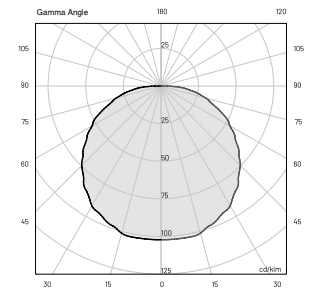

* Control available on request
DALI - 0/10V - DMX - TRIAC

** Light color available on request
2200K • 2700K • RGBW

*** Source flux