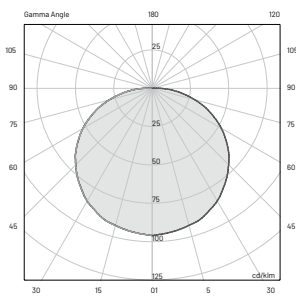

WALL RECESSED

DIFFUSE

LED 21W

26.5W

24VDC, 50-60Hz

On/Off (other controls on request*)

3000 K (other colors on request**)

942 lm (2920 lm***)

36 lm/W

3

Diffuse

> 90

L80-B15 > 60.000 h Ta 40°C

IP67

IK10

MATERIALS

Body

Die-cast aluminum EN47100

Diffuser

Opal glass

Finishing

Polyester powder paint

ORDER CODE

LNFG 85 ISO D H B 10 U

INCLUDED ACCESSORIES

Code	Description
-	0.5 m (1.64') length cable -05RN-F
-	Housing box

AVAILABLE ACCESSORIES

Code	Description
00KCG0.04	Recessed box adjusting kit
0303004	Glass lifting suction pad
0404M011	Single connection IP68
0404M019	Three-way connection box mini

E (FC)

H (ft)	fc (3000K)	Ø (ft)
3.28'	26.0	12.80'
6.56'	6.5	25.52'
9.84'	2.9	38.32'
13.12'	1.6	51.08'
16.40'	1.0	63.85'