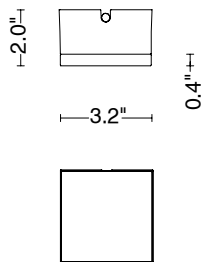

fog_s 80

CEILING LAMP

Wattage 5.5W

Voltage 24VDC

Beam

WALL LAMP

Wattage 5.5W

Voltage 24VDC

Beam

TECHNICAL SPECIFICATIONS

Source lamp

Total wattage

Voltage

Control

Light color

Luminous flux

Luminous efficacy

McADAM steps

Beam

CRI

Life time

IP rating

IK rating

CEILING LAMP

DIFFUSE

LED 5.5W

5.5W

24VDC

Power supply not included
(other controls on request*)

3000K (other colors on request**)

205 lm (759 lm***)

37 lm/W

3

diffuse

> 90

L80-B15 > 60.000 h Ta 40°C

IP67

IK10

* Control available on request
DALI - 0/10V - DMX - TRIAC

** Light color available on request
2200K • 2700K • RGBW

*** Source flux