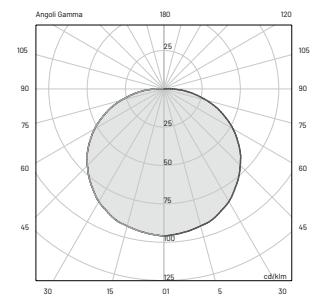

* Control available on request
DALI - 0/10V - DMX - TRIAC

** Light color available on request
2200K • 2700K • RGBW

*** Source flux