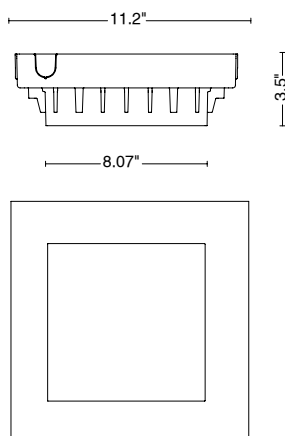

fog_s 200

CEILING RECESSED

Wattage 21W

Voltage 24VDC

Beam

WALL RECESSED

Wattage 21W

Voltage 24VDC

Beam

TECHNICAL SPECIFICATIONS

Source lamp

Total wattage

Voltage

Control

Light colour

Luminous flux

Luminous efficacy

McADAM steps

Beam

CRI

Life time

IP rating

IK rating

CEILING RECESSED

DIFFUSE

LED 21W

26.5W

24VDC, 50-60Hz

On/Off (other controls on request*)

3000K (other colours on request**)

942 lm (2920 lm***)

36 lm/W

3

Diffuse

> 90

L80-B15 > 60.000 h Ta 40°C

IP67

IK10

* Control available on request
DALI - 0/10V - DMX - TRIAC

** Light color available on request
2200K • 2700K • RGBW

*** Source flux

E (FC)

H (ft)	fc (3000K)	Ø (ft)
3.28'	26.0	12.80'
6.56'	6.5	25.52'
9.84'	2.9	38.32'
13.12'	1.6	51.08'
16.40'	1.0	63.91'