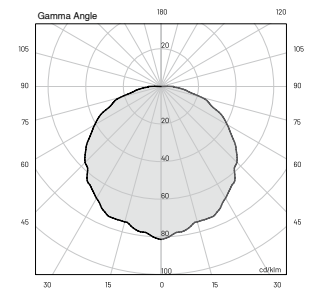

fog_s 80

CEILING RECESSED

Wattage 5.5W

Voltage 24VDC

Beam

WALL RECESSED

Wattage 5.5W

Voltage 24VDC

Beam

TECHNICAL SPECIFICATIONS

Source lamp

Total wattage

Voltage

Control

Light colour

Luminous flux

Luminous efficacy

McADAM steps

Beam

CRI

Life time

IP rating

IK rating

CEILING RECESSED

DIFFUSE

LED 5.5W

5.5W

24VDC

Power supply not included
(other controls on request*)

3000K (other colors on request**)

205 lm (759 lm***)

38 lm/W

3

diffuse

> 90

L80-B15 > 60.000 h Ta 40°C

IP67

IK10

* Control available on request
DALI - 0/10V - DMX - TRIAC

** Light color available on request
2200K • 2700K • RGBW

*** Source flux