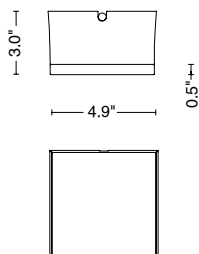

fog_s 125

CEILING LAMP

Wattage 10W

Voltage 24VDC

Beam

WALL LAMP

Wattage 10W

Voltage 24VDC

Beam

TECHNICAL SPECIFICATIONS

Source lamp

Total wattage

Voltage

Control

Light color

Luminous flux

Luminous efficacy

McADAM steps

Beam

CRI

Life time

IP rating

IK rating

CEILING LAMP

DIFFUSE

LED 10W

12W

24VDC, 50-60Hz

On/Off (other controls on request*)

3000K (other colors on request**)

490 lm (1300 lm***)

41 lm/W

3

Diffuse

> 90

L80-B15 > 60.000 h Ta 40°C

IP67

IK10

* Control available on request
DALI - 0/10V - DMX - TRIAC

** Light color available on request
2200 K • 2700 K • RGBW

*** Source flux