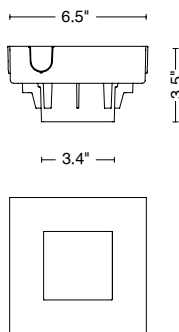

fog_s 80

CEILING RECESSED

Wattage 5.5W

Voltage 24VDC

Beam

WALL RECESSED

Wattage 5.5W

Voltage 24VDC

Beam

TECHNICAL SPECIFICATIONS

Source lamp

Total wattage

Voltage

Control

Light colour

Luminous flux

Luminous efficacy

McADAM steps

Beam

CRI

Life time

IP rating

IK rating

CEILING RECESSED

DIFFUSE

LED 5.5W

5.5W

24VDC

Power supply not included
(other controls on request*)

3000K (other colors on request**)

205 lm (759 lm***)

38 lm/W

3

diffuse

> 90

L80-B15 > 60.000 h Ta 40°C

IP67

IK10

* Control available on request
DALI - 0/10V - DMX - TRIAC

** Light color available on request
2200K • 2700K • RGBW

*** Source flux