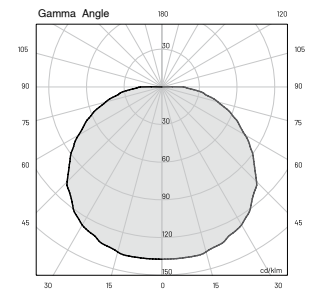

fog_s 80

CEILING LAMP

Wattage 5.5W

Voltage 24VDC

Beam

WALL LAMP

Wattage 5.5W

Voltage 24VDC

Beam

TECHNICAL SPECIFICATIONS

Source lamp

Total wattage

Voltage

Control

Light color

Luminous flux

Luminous efficacy

McADAM steps

Beam

CRI

Life time

IP rating

IK rating

CEILING LAMP

DIFFUSE

LED 5.5W

5.5W

24VDC

Power supply not included
(other controls on request*)

3000K (other colors on request**)

205 lm (759 lm***)

37 lm/W

3

diffuse

> 90

L80-B15 > 60.000 h Ta 40°C

IP67

IK10

* Control available on request
DALI - 0/10V - DMX - TRIAC

** Light color available on request
2200K • 2700K • RGBW

*** Source flux