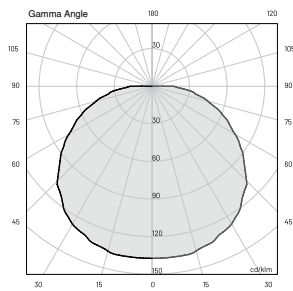

WALL LAMP

DIFFUSE

LED 5.5W

5.5W

24VDC

Power supply not included
(other controls on request*)

3000K (other colors on request**)

205 lm (759 lm***)

37 lm/W

3

diffuse

> 90

L80-B15 > 60.000 h Ta 40°C

IP67

IK10

MATERIALS

Body

Die-cast aluminum EN47100

Diffuser

Opal glass

Finishing

Polyester powder paint

ORDER CODE

LNFG 55 POS D H B 7 Z _

Finishing

G Black

H Grey

L Graphite

U White

V Oxide

Example

FG 55 POS D H B 7 Z L

INCLUDED ACCESSORIES

Code

Description

- 0.5 m (1.6') length cable -05RN-F

- Single connection IP68