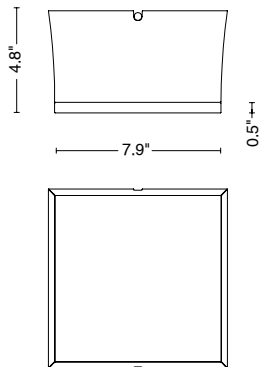

fog_s 200

CEILING LAMP

Wattage 21W

Voltage 24VDC

Beam

WALL LAMP

Wattage 21W

Voltage 24VDC

Beam

TECHNICAL SPECIFICATIONS

Source lamp

Total wattage

Voltage

Control

Light color

Luminous flux

Luminous efficacy

McADAM steps

Beam

CRI

Life time

IP rating

IK rating

CEILING LAMP

DIFFUSE

LED 21W

26.5W

24VDC, 50-60Hz

On/Off (other controls on request*)

3000 K (other colors on request**)

942 lm (2920 lm***)

36 lm/W

3

Diffuse

> 90

L80-B15 > 60.000 h Ta 40°C

IP67

IK10

* Control available on request
DALI - 0/10V - DMX - TRIAC

** Light color available on request
2200K • 2700K • RGBW

*** Source flux