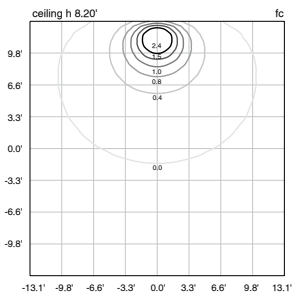

WALL LAMP

DIFFUSE

LED 5.5W

5.5W

24VDC

Power supply not included
(other controls on request*)

3000K (other colors on request**)

205 lm (759 lm***)

37 lm/W

3

diffuse

> 90

L80-B15 > 60.000 h Ta 40°C

IP67

IK10

MATERIALS

Body

Die-cast aluminum EN47100

Diffuser

Opal glass

Finishing

Polyester powder paint

ORDER CODE

LNFG 55 POS D H B 7 Z _

Finishing

G Black

H Grey

L Graphite

U White

V Oxide

Example

FG 55 POS D H B 7 Z L

INCLUDED ACCESSORIES

Code

Description

- 0.5 m (1.6') length cable -05RN-F

- Single connection IP68