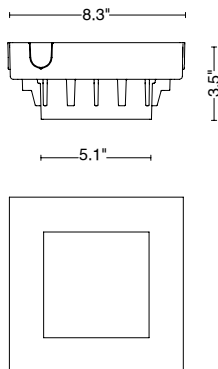

fog_s 125

CEILING RECESSED

WALL RECESSED

Wattage 10W

Voltage 24VDC

Beam

Wattage 10W

Voltage 24VDC

Beam

TECHNICAL SPECIFICATIONS

Source lamp

Total wattage

Voltage

Control

Light color

Luminous flux

Luminous efficacy

McADAM steps

Beam

CRI

Life time

IP rating

IK rating

CEILING RECESSED

DIFFUSE

LED 10 W

12 W

24VDC, 50-60Hz

On/Off (other controls on request*)

3000 K (other colors on request**)

490 lm (1300 lm***)

41 lm/W

3

Diffuse

> 90

L80-B15 > 60.000 h Ta 40°C

IP67

IK10

* Control available on request
DALI - 0/10V - DMX - TRIAC

** Light color available on request
2200K • 2700K • RGBW

*** Source flux