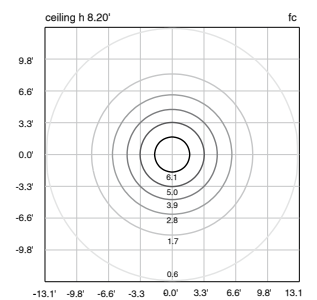

fog_s 200

CEILING LAMP

Wattage 21W

Voltage 24VDC

Beam

WALL LAMP

Wattage 21W

Voltage 24VDC

Beam

TECHNICAL SPECIFICATIONS

Source lamp

Total wattage

Voltage

Control

Light color

Luminous flux

Luminous efficacy

McADAM steps

Beam

CRI

Life time

IP rating

IK rating

CEILING LAMP

DIFFUSE

LED 21W

26.5W

24VDC, 50-60Hz

On/Off (other controls on request*)

3000 K (other colors on request**)

942 lm (2920 lm***)

36 lm/W

3

Diffuse

> 90

L80-B15 > 60.000 h Ta 40°C

IP67

IK10

* Control available on request
DALI - 0/10V - DMX - TRIAC

** Light color available on request
2200K • 2700K • RGBW

*** Source flux