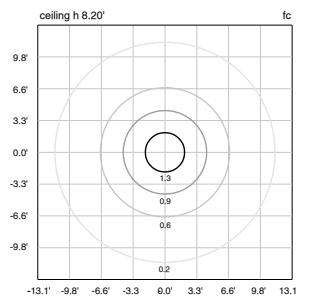

fog_s 80

CEILING RECESSED

Wattage 5.5W

Voltage 24VDC

Beam

WALL RECESSED

Wattage 5.5W

Voltage 24VDC

Beam

TECHNICAL SPECIFICATIONS

Source lamp

Total wattage

Voltage

Control

Light colour

Luminous flux

Luminous efficacy

McADAM steps

Beam

CRI

Life time

IP rating

IK rating

CEILING RECESSED

DIFFUSE

LED 5.5W

5.5W

24VDC

Power supply not included
(other controls on request*)

3000K (other colors on request**)

205 lm (759 lm***)

38 lm/W

3

diffuse

> 90

L80-B15 > 60.000 h Ta 40°C

IP67

IK10

* Control available on request
DALI - 0/10V - DMX - TRIAC

** Light color available on request
2200K • 2700K • RGBW

*** Source flux