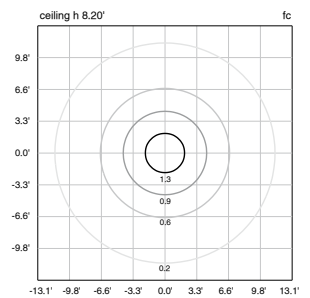

fog_s 80

CEILING LAMP

Wattage 5.5W

Voltage 24VDC

Beam

WALL LAMP

Wattage 5.5W

Voltage 24VDC

Beam

TECHNICAL SPECIFICATIONS

Source lamp

Total wattage

Voltage

Control

Light color

Luminous flux

Luminous efficacy

McADAM steps

Beam

CRI

Life time

IP rating

IK rating

CEILING LAMP

DIFFUSE

LED 5.5W

5.5W

24VDC

Power supply not included
(other controls on request*)

3000K (other colors on request**)

205 lm (759 lm***)

37 lm/W

3

diffuse

> 90

L80-B15 > 60.000 h Ta 40°C

IP67

IK10

* Control available on request
DALI - 0/10V - DMX - TRIAC

** Light color available on request
2200K • 2700K • RGBW

*** Source flux