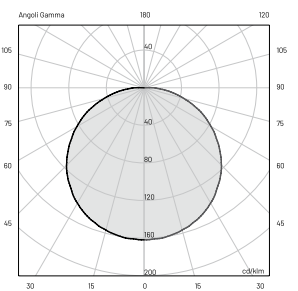

*** Source flux

WALL LAMP

DIFFUSE

LED 21W

26.5W

24VDC, 50-60Hz

On/Off (other controls on request*)

3000 K (other colors on request**)