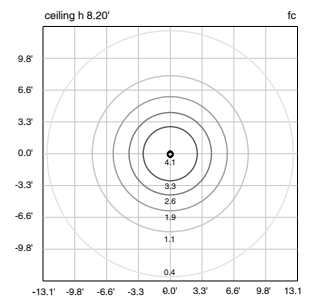

* Control available on request
DALI - 0/10V - DMX - TRIAC

** Light color available on request
2200K • 2700K • RGBW

*** Source flux