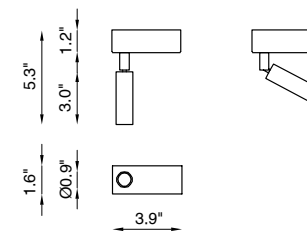

Z1

Z1 is a luminaire for indoor use, suitable for ceiling or wall installations and characterised by a miniaturized projector with a diameter of only 23 mm (0.90"), completely 360 degree-adjustable over its vertical and horizontal axes.

It is produced with a white or opaque black finish. Z1 is a product which guarantees high performances with minimum visual impact thanks to its invisible joints.

A

CODE COMPOSITION

BU1122_4 S _ E _ WD

light color

27	2700K
30	3000K
40	4000K

lens

22	22°
50	50°

finishing

WH	white
BL	black

example of code composition BU1121 WH 4 S 22 E 30 ND

TECHNICAL FEATURES

Code	BU1122 XX (fig. B)
Type	Projector ± 360° / ± 90°
Material	Aluminum
Finishing	White | Black
Weight	0.88 lbs
Mounting	Wall and ceiling
IP rating	IP40
Control gear	Constant current electronic driver, remote installation (not included)
Lamp type	LED 500 mA Vf: 11 VDC
Lamp wattage	1 x 6W
Luminous efficacy	520 lm - 3000K
Light distribution	Beam 22° Beam 50° (on request)
Fitting	-
Light colour	White 3000K White 2700K | 4000K (on request)
Voltage connection	By driver (optional)
CRI	>90
Emergency	On request
Note	On request available dimmable PUSH or DALI, remote installation.

79 Trenton Avenue
Frenchtown, NJ 08825

www.designplan.com

Tel: (908) 996-7710
Fax: (908) 996-7042