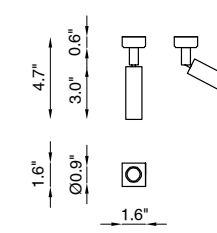

B

CODE COMPOSITION

BU1122_4 S _ E _ WD

light color

27	2700K
30	3000K
40	4000K

lens

22	22°
50	50°

finishing

WH	white
BL	black

example of code composition BU1121 WH 4 S 22 E 30 ND

TECHNICAL FEATURES

Code	BU1122 XX (fig. B)
Type	Projector ± 360° / ± 90°
Material	Aluminum
Finishing	White | Black
Weight	0.88 lbs
Mounting	Wall and ceiling
IP rating	IP40
Control gear	Constant current electronic driver, remote installation (not included)
Lamp type	LED 500 mA Vf: 11 VDC
Lamp wattage	1 x 6W
Luminous efficacy	520 lm - 3000K
Light distribution	Beam 22° Beam 50° (on request)
Fitting	-
Light colour	White 3000K White 2700K | 4000K (on request)
Voltage connection	By driver (optional)
CRI	>90
Emergency	On request
Note	On request available dimmable PUSH or DALI, remote installation.