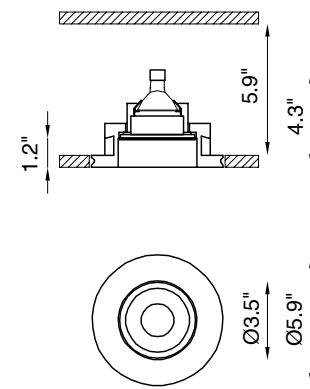

IDROROUND IP65

RECESSED FITTING WITH EXPOSED LIGHT SOURCE.

Idroround IP65 is a totally disappearing outdoor recessed luminaire made of Coral WaterOut®, perfect for installation inside SPAs, wellness clubs or moist environments where light and water play a key role. Thanks to its particular technical features, Idroround IP65 is able to guarantee to spaces a perfect lighting yet resisting to the humidity found inside these areas. Impermeability, durability, resistance, toughness and a uniquely fascinating light. The backward light source emanates a precise and punctual beam which does not affect space elegance.

designplan®

79 Trenton Avenue
Frenchtown, NJ 08825

www.designplan.com

Tel: (908) 996-7710
Fax: (908) 996-7042

Private house - A. Castrignano - ph. R. Gasperoni - Milan

TECHNICAL FEATURES

Code	BU5593.Z.CW	BU5599.Z.CW
Type	Downlight 90° 	Downlight 90°
Material	CW: Coral WaterOut® | waterproof	CW: Coral WaterOut® | waterproof
Weight	2.4 lbs	2.4 lbs
Mounting	Ceiling recessed	Ceiling recessed
IP rating	IP65	IP65
Control gear	Constant current electronic driver (not included)	Constant current electronic driver
Cut out for plasterboard	Ø 6.3"	Ø 6.3"
Lamp type	LED 500mA ⏏ Vi: 18 VDC	LED 500mA ⏏
Lamp wattage	1 x 9W	1 x 9W
Luminous efficacy	1125 lm - 3000K	1125 - 3000K
Light distribution	Wide beam 40°	Wide beam 40°
Fitting	-	-
Light colour	White 3000K White 2700K | 4000K (on request)	White 3000K White 2700K | 4000K (on request)
Light hole	Ø 3.5"	Ø 3.5"
Voltage connection	By driver (optional)	XXX - 50/60Hz
CRI	>90	>90
Emergency	-	1 hour -
Note	On request available dimmable PUSH or DALI.	

OPTIONAL ACCESSORIES

product code	optional code	description	info
5593.Z.CW	BR5593LT	Brick box	Dimensions L: 7.68"; W: 6.30"; D: 6.30"