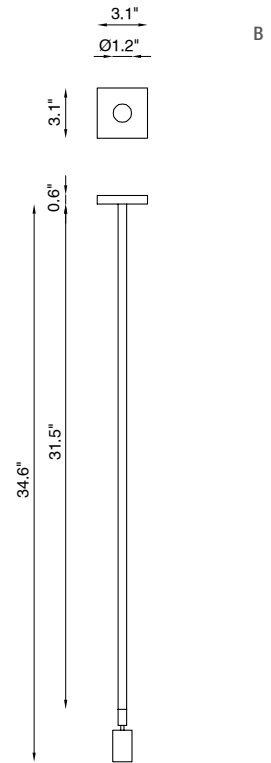

CODE COMPOSITION

BU1502_2 S_E_WD	
<i>light color</i>	
27	2700K
30	3000K
40	4000K
<i>lens</i>	
22	22°
50	50°
<i>finishing</i>	
WH	white
BL	black

example of code composition BU1502 BL 2 S 22 E 30 WD

TECHNICAL FEATURES

Code	BU1502 XX (fig. B)
Type	Projector ± 360° / ± 90°
Material	Aluminum
Finishing	White | Black
Weight	1.65 lbs
Mounting	Ceiling
IP rating	IP40
Control gear	Constant current electronic driver, remote installation (not included)
Cut out for plasterboard	-
Lamp type	LED 500 mA Vf: 11 VDC
Lamp wattage	1 x 6W
Luminous efficacy	520 lm - 3000K
Light distribution	Beam 22° Beam 50° (on request)
Fitting	-
Light color	White 3000K White 2700K | 4000K (on request)
Voltage connection	xxx - 50/60Hz
CRI	>90
Emergency	On request
Note	On request available dimmable PUSH or DALI, remote installation.