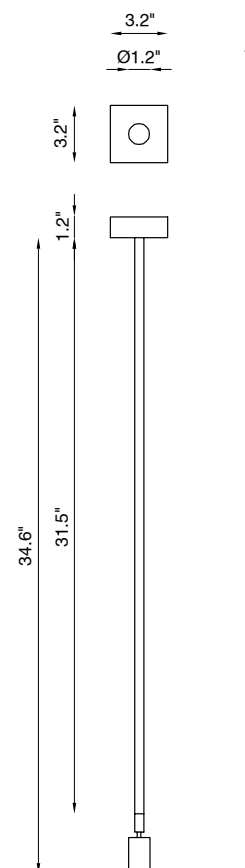

M1

M1 is a suspended indoor luminaire installable on ceiling: it is composed by a pole which scatters light in a direct and punctual manner. It is also provided by a projector adjustable up to 360°, which allows to redirect the luminescent beam towards the single details within the space. A suspended lamp of minimal design and emanating a spot light, available with different lens. For the model installable on ceilings, it is possible to choose between two versions: one with a case including the driver and one with a minimal lowered case with remote driver installation.

CODE COMPOSITION

BU1501		_ 2 S _ E _ ND	
		<i>light color</i>	
	27	2700K	
	30	3000K	
	40	4000K	
		<i>lens</i>	
	22	22°	
	50	50°	
		<i>finishing</i>	
	WH	white	
	BL	black	

example of code composition BU1501 BL 2 S 22 E 30 ND

TECHNICAL FEATURES

Code	BU1501 XX (fig. A)
Type	Projector ± 360° / ± 90°
Material	Aluminum
Finishing	White Black
Weight	1.65 lbs
Mounting	Ceiling
IP rating	IP40
Control gear	Constant current electronic driver on board (included)
Lamp type	LED 500 mA
Lamp wattage	1 x 6W
Luminous efficacy	520 lm - 3000K
Light distribution	Beam 22° Beam 50° (on request)
Fitting	-
Light color	White 3000K White 2700K 4000K (on request)
Voltage connection	xxx - 50/60Hz
CRI	>90
Emergency	On request
Note	On request available dimmable PUSH or DALI, remote installation.