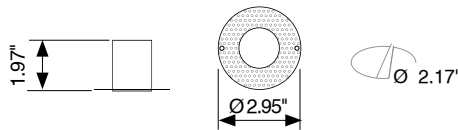

HRMIMR1

Accessory R - Mud In

Standard:

- **WI:** White Irazu
- **BLL:** Black Lava

On request:

- **SB:** Silver Bombalai
- **BL:** Bronze Lario
- **RR:** Rust Rame
- **BF:** Beige Futura
- **GK:** Gold Karkar
- **BT:** Blue Telica

PHOTOMETRIC DATA

Coming Soon

Job Name/Date:

Fixture Type Designation: