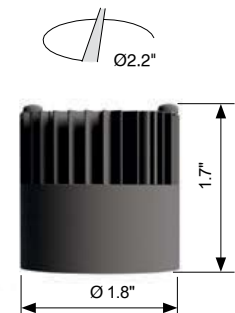

MidiMag is a medium sized, recessed LED downlight with a diameter of 1.8", great performance, and easy installation. It is available with mud in or fixing spring installation, 3 color temperatures, 2 optics options and 8 finishes.

TECHNICAL DATA

Wattage / Input	6.5W (200mA)
Power Supply	Remote, not included. See page 2.
Construction	Body: Extruded Aluminum Louver: Metalized Aluminum Polycarbonate
CCT	2700K, 3000K, 4000K
CRI	>90
Delivered Lumens	620 lm (3000K)
Efficacy	95.4 lm/W
Optics	Medium 35°, Wide 60°
Finishes	Black or White as standard 6 other finishes on request
Fixture Dimensions	Ø1.2" x 1.6" h (magnet 0.12" h)
Cutout Dimensions	Ø2.6" (with accessory B) Ø3.0" (with accessory R)
Lumen Maintenance	60,000 hrs L90, B10 (Ta 25°C) 100,000 hrs L70, B50 (Ta 25°C)
IP Rating	IP40
Impage Resistance	IK08

Fixture Dimensions:

ORDERING INFORMATION

Example: **HRMIMA.US**. Accessories / Power Supplies ordered separately.

HRMIMA				.US
Model No.	CCT	Optics	Finish	
HRMIMA	WW - 2700K OW - 3000K ON - 4000K	MD - 35° LA - 60°	WI - White Irazu BLL - Black Lava SB - Silver Bambalai (on request) BL - Bronze Lario (on request) RR - Rust Rame (on request) BF - Beige Futura (on request) GK - Gold Karkar (on request) BT - Blue Telica (on request)	.US