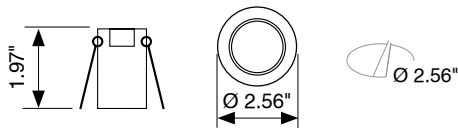

SUGGESTED POWER SUPPLIES

200mA

Part Number	Description	Input/Output	Fixtures
PPLT00465-P	0-10V Dimming to 1.0%	120-277VAC to 200mA, 20W, Class 2	1-1
PPLT00467-P	0-10V Dimming to 1.0%	120-277VAC to 200mA, 50W, Class 2, DAMP	1-1
PPLT00538-P	0-10V Dimming to 0.1% (4 channels)	120-277VAC to 200mA, 100W, Class 2	1-1 (1-4)

For other power supply options consult factory.

ACCESSORIES - Installation

HRMIMB1

Accessory B - Fixing Spring

Standard:

- **WI:** White Irazu
- **BLL:** Black Lava

On request:

- **SB:** Silver Bombalai
- **BL:** Bronze Lario
- **RR:** Rust Rame
- **BF:** Beige Futura
- **GK:** Gold Karkar
- **BT:** Blue Telica

Extraction Tool

Included with fixture