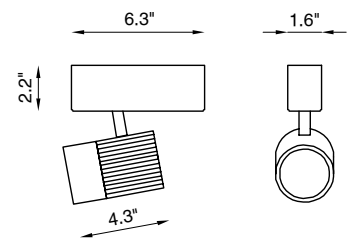

GL is a professional adjustable floodlight suitable for installation on walls, ceilings or rails. Capable of high performance, it is designed for having a minimal visual impact and is provided with an adjustable arm which can be inclined up to 360° both horizontally and vertically. Available in 24° or 38° optics with white or black standard finishes.

**TECHNICAL DATA**

<b>Wattage / Input</b>	26W (120VAC)
<b>Power Supply</b>	Integral 120VAC
<b>Construction</b>	Body: Aluminum
<b>CCT</b>	3000K (2700K, 4000K on request)
<b>CRI</b>	>80
<b>BUG Rating</b>	—
<b>Delivered Lumens</b>	2938 lm (24°, 3000K)
<b>Efficacy</b>	113 lm/W (24°, 3000K)
<b>Optics</b>	24°, 38°
<b>Finishes</b>	White, Black
<b>Fixture Dimensions</b>	Ø2.8" x 4.3"   - Mount. Box 6.3"   x 1.2" h
<b>Fixture Weight</b>	2.6 lbs
<b>IP Rating</b>	IP40

Fixture Dimensions

**PHOTOMETRIC DATA**

Coming Soon

**ORDERING INFORMATION**

Example: BU1016.BL.2S.30.E.38.ND.US. Power Supplies ordered separately.

BU1016	.		.	2	.		.		.	E	.		.	ND	.	US
Model No.	Finish		Installation	CCT		Optics	Power									
BU1016	WH - White BL - Black	2	S - Surface T - Track	27 - 2700K 30 - 3000K 40 - 4000K	E	24 - 24° 38 - 38°	ND	US								