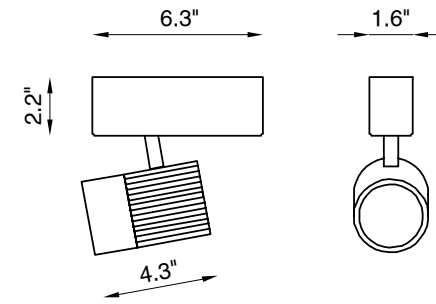

GL

A punctual point of view able to emphasize details and exclusive spaces: GL, installable on ceilings, walls or rail, is characterized by a combination of precision and strength. The professional projector, capable of high performances, is designed for having a minimal visual impact and is provided with an adjustable arm which can be inclined up to 360° both horizontally and vertically.

CODE COMPOSITION

BU1016		2		E		ND	
		<i>light color</i>					
	27						2700K
	30						3000K
	40						4000K
		<i>lens</i>					
	24						24°
	38						38°
		<i>installation</i>					
	S						surface
	T						track
		<i>finishing</i>					
	WH						white
	BL						black

example of code composition BU1016 WH 2 S 24 E 30 ND

TECHNICAL FEATURES

Code	BU1016
Type	Projector +/- 360°
Material	Aluminum
Finishing	White Black
Weight	2.6 lbs
Mounting	Wall and ceiling
IP rating	IP40
Control gear	Constant current electronic driver on board
Cut out for plasterboard	-
Lamp type	LED
Lamp wattage	1 x 26W
Luminous efficacy	113 lm/W - 3000K
Light distribution	Beam 24° Beam 38° (on request)
Fitting	-
Light color	White 3000K White 2700K 4000K (on request)
Voltage connection	120VAC · 50/60Hz
CRI	>80
Emergency	On request