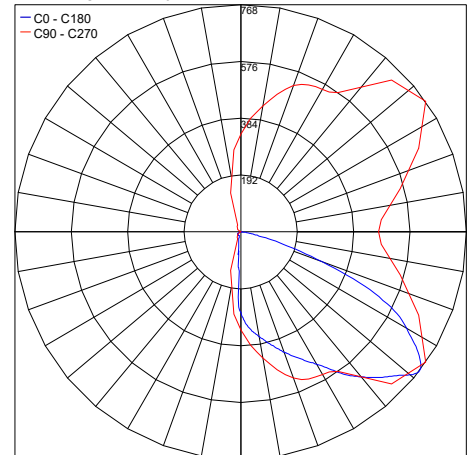

Klee is an outdoor LED bollard offered in 2 heights - 2-foot or 3-foot - and is offered in static white with 5 standard finishes and 3 optic options. Dark Sky compliant.

TECHNICAL DATA

Wattage	14W
Power Supply	Integral 120VAC Remote 120-277VAC (Consult Factory)
Dimming	0-10V Dimming
Construction	Body: Aluminum Lens: Clear
CCT	2700K, 3000K, 4000K
BUG Rating	B0-U0-G1 (Type IV Short) B0-U0-G0 (Type III Very Short)
CRI	>80
Delivered Lumens	1189 lm (Optic 1 - Type IV Short) 1025 lm (Optic 2 - Type III Very Short) 1208 lm (Optic 3 - Type III Very Short Asymmetric) Dark Sky compliant
Efficacy	84.9 lm/W (Optic 1 - Type IV Short) 73.2 lm/W (Optic 2 - Type III Very Short) 86.3 lm/W (Optic 3 - Type III Very Short Asymmetric)
Optics	3 Options - See Below
Finishes	5 Standard - See page 2 Custom RAL on request
Fixture Dimensions	Head: 2.51" w x 4.77" l x 24.0" or 36.0" h
IP Rating	IP65

Fixture Dimensions

ORDERING INFORMATION

Example: KLE-L-2-40-02-C-C-0. Accessories ordered separately.

KLE-L	-		-		-	C	-	0
Model #	Height	CCT	Optics	Finish	Dimming	Options		
KLE-L	2 - 2 ft. 3 - 3 ft.	27 - 2700K 30 - 3000K 40 - 4000K	01 - Type IV Short (PPDP00357) 02 - Type III Very Short (PPDP00358) 03 - Type III Very Short Asymmetric (PPDP00356)	11 - White Suede 02 - Black Suede 03 - Gray 18 - Tex. Bronze TS - Silver C - Custom	C - Integral 120VAC - 0-10V Dimming, For Static White Only	0 - None		

TS
Silver

11
White Suede

PHOTOMETRIC DATA

Note: all photometry is 3000K

OPTIC 1 - Type IV Short (PPDP00357)

Maximum Candela = 693.8

PHOTOMETRIC FILENAME : KLEE 2FT 30K BLK OPTIC 1 - LLIA002333-001.IES

OPTIC 2 - Type III Very Short (PPDP00358)

Maximum Candela = 442.5

PHOTOMETRIC FILENAME : KLEE 2FT 30K BLK OPTIC 2 - LLIA002333-002.IES

OPTIC 3 - Type III Very Short Asym. (PPDP00356)

Maximum Candela = 767.7

PHOTOMETRIC FILENAME : KLEE 2FT 30K BLK OPTIC 3 - LLIA002333-003.IES