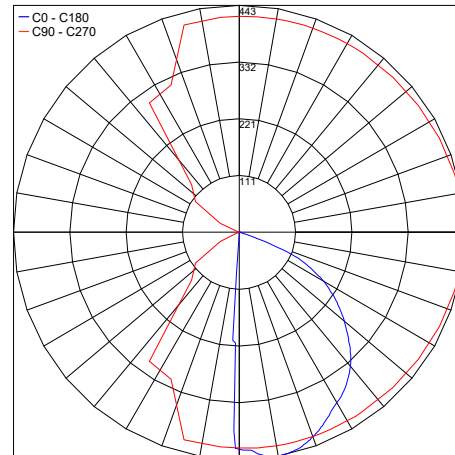

Klee is an outdoor LED bollard offered in 2 heights - 2-foot or 3-foot - and is offered in static white with 5 standard finishes and 3 optic options. Dark Sky compliant.

TECHNICAL DATA

Wattage	14W
Power Supply	Integral 120VAC Remote 120-277VAC (Consult Factory)
Dimming	0-10V Dimming
Construction	Body: Aluminum Lens: Clear
CCT	2700K, 3000K, 4000K
BUG Rating	B0-U0-G1 (Type IV Short) B0-U0-G0 (Type III Very Short)
CRI	>80
Delivered Lumens	1189 lm (Optic 1 - Type IV Short) 1025 lm (Optic 2 - Type III Very Short) 1208 lm (Optic 3 - Type III Very Short Asymmetric) Dark Sky compliant
Efficacy	84.9 lm/W (Optic 1 - Type IV Short) 73.2 lm/W (Optic 2 - Type III Very Short) 86.3 lm/W (Optic 3 - Type III Very Short Asymmetric)
Optics	3 Options - See Below
Finishes	5 Standard - See page 2 Custom RAL on request
Fixture Dimensions	Head: 2.51" w x 4.77" l x 24.0" or 36.0" h
IP Rating	IP65

Fixture Dimensions

ORDERING INFORMATION

Example: KLE-L-2-40-02-C-C-0. Accessories ordered separately.

KLE-L	-		-		-	C	-	0
Model #	Height	CCT	Optics	Finish	Dimming	Options		
KLE-L	2 - 2 ft. 3 - 3 ft.	27 - 2700K 30 - 3000K 40 - 4000K	01 - Type IV Short (PPDP00357) 02 - Type III Very Short (PPDP00358) 03 - Type III Very Short Asymmetric (PPDP00356)	11 - White Suede 02 - Black Suede 03 - Gray 18 - Tex. Bronze TS - Silver C - Custom	C - Integral 120VAC - 0-10V Dimming, For Static White Only	0 - None		

TS
Silver

11
White Suede

PHOTOMETRIC DATA

Note: all photometry is 3000K

OPTIC 1 - Type IV Short (PPDP00357)

Maximum Candela = 693.8

PHOTOMETRIC FILENAME : KLEE 2FT 30K BLK OPTIC 1 - LLIA002333-001.IES

OPTIC 2 - Type III Very Short (PPDP00358)

Maximum Candela = 442.5

PHOTOMETRIC FILENAME : KLEE 2FT 30K BLK OPTIC 2 - LLIA002333-002.IES

OPTIC 3 - Type III Very Short Asym. (PPDP00356)

Maximum Candela = 767.7

PHOTOMETRIC FILENAME : KLEE 2FT 30K BLK OPTIC 3 - LLIA002333-003.IES