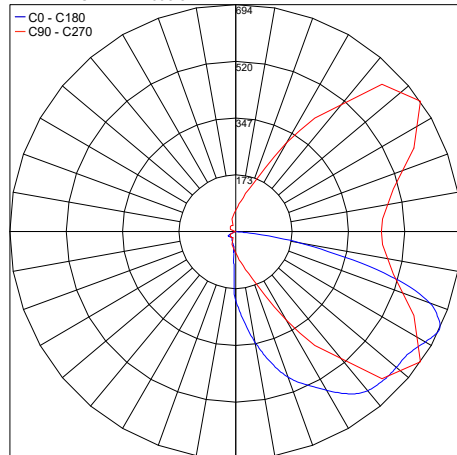

Klee is an outdoor LED bollard offered in 2 heights - 2-foot or 3-foot - and is offered in static white with 5 standard finishes and 3 optic options. Dark Sky compliant.

TECHNICAL DATA

Wattage	14W
Power Supply	Integral 120VAC Remote 120-277VAC (Consult Factory)
Dimming	0-10V Dimming
Construction	Body: Aluminum Lens: Clear
CCT	2700K, 3000K, 4000K
BUG Rating	B0-U0-G1 (Type IV Short) B0-U0-G0 (Type III Very Short)
CRI	>80
Delivered Lumens	1189 lm (Optic 1 - Type IV Short) 1025 lm (Optic 2 - Type III Very Short) 1208 lm (Optic 3 - Type III Very Short Asymmetric) Dark Sky compliant
Efficacy	84.9 lm/W (Optic 1 - Type IV Short) 73.2 lm/W (Optic 2 - Type III Very Short) 86.3 lm/W (Optic 3 - Type III Very Short Asymmetric)
Optics	3 Options - See Below
Finishes	5 Standard - See page 2 Custom RAL on request
Fixture Dimensions	Head: 2.51" w x 4.77" l x 24.0" or 36.0" h
IP Rating	IP65

Fixture Dimensions

ORDERING INFORMATION

Example: KLE-L-2-40-02-C-C-0. Accessories ordered separately.

KLE-L	-		-		-	C	-	0
Model #	Height	CCT	Optics	Finish	Dimming	Options		
KLE-L	2 - 2 ft. 3 - 3 ft.	27 - 2700K 30 - 3000K 40 - 4000K	01 - Type IV Short (PPDP00357) 02 - Type III Very Short (PPDP00358) 03 - Type III Very Short Asymmetric (PPDP00356)	11 - White Suede 02 - Black Suede 03 - Gray 18 - Tex. Bronze TS - Silver C - Custom	C - Integral 120VAC - 0-10V Dimming, For Static White Only	0 - None		

TS
Silver

11
White Suede

PHOTOMETRIC DATA

Note: all photometry is 3000K

OPTIC 1 - Type IV Short (PPDP00357)

Maximum Candela = 693.8

PHOTOMETRIC FILENAME : KLEE 2FT 30K BLK OPTIC 1 - LLIA002333-001.IES

OPTIC 2 - Type III Very Short (PPDP00358)

Maximum Candela = 442.5

PHOTOMETRIC FILENAME : KLEE 2FT 30K BLK OPTIC 2 - LLIA002333-002.IES

OPTIC 3 - Type III Very Short Asym. (PPDP00356)

Maximum Candela = 767.7

PHOTOMETRIC FILENAME : KLEE 2FT 30K BLK OPTIC 3 - LLIA002333-003.IES