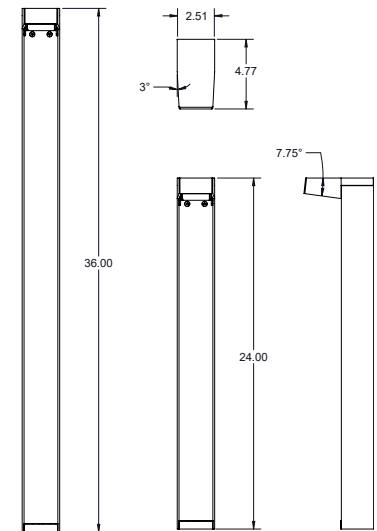

Klee is an outdoor LED bollard offered in 2 heights - 2-foot or 3-foot - and is offered in static white with 5 standard finishes and 3 optic options. Dark Sky compliant.

TECHNICAL DATA

Wattage	14W
Power Supply	Integral 120VAC Remote 120-277VAC (Consult Factory)
Dimming	0-10V Dimming
Construction	Body: Aluminum Lens: Clear
CCT	2700K, 3000K, 4000K
BUG Rating	B0-U0-G1 (Type IV Short) B0-U0-G0 (Type III Very Short)
CRI	>80
Delivered Lumens	1189 lm (Optic 1 - Type IV Short) 1025 lm (Optic 2 - Type III Very Short) 1208 lm (Optic 3 - Type III Very Short Asymmetric) Dark Sky compliant
Efficacy	84.9 lm/W (Optic 1 - Type IV Short) 73.2 lm/W (Optic 2 - Type III Very Short) 86.3 lm/W (Optic 3 - Type III Very Short Asymmetric)
Optics	3 Options - See Below
Finishes	5 Standard - See page 2 Custom RAL on request
Fixture Dimensions	Head: 2.51" w x 4.77" l x 24.0" or 36.0" h
IP Rating	IP65

Fixture Dimensions

ORDERING INFORMATION

Example: KLE-L-2-40-02-C-C-0. Accessories ordered separately.

KLE-L	-		-		-	C	-	0
Model #	Height	CCT	Optics	Finish	Dimming	Options		
KLE-L	2 - 2 ft. 3 - 3 ft.	27 - 2700K 30 - 3000K 40 - 4000K	01 - Type IV Short (PPDP00357) 02 - Type III Very Short (PPDP00358) 03 - Type III Very Short Asymmetric (PPDP00356)	11 - White Suede 02 - Black Suede 03 - Gray 18 - Tex. Bronze TS - Silver C - Custom	C - Integral 120VAC - 0-10V Dimming, For Static White Only	0 - None		

TS
Silver

11
White Suede

PHOTOMETRIC DATA

Note: all photometry is 3000K

OPTIC 1 - Type IV Short (PPDP00357)

Maximum Candela = 693.8

PHOTOMETRIC FILENAME : KLEE 2FT 30K BLK OPTIC 1 - LLIA002333-001.IES

OPTIC 2 - Type III Very Short (PPDP00358)

Maximum Candela = 442.5

PHOTOMETRIC FILENAME : KLEE 2FT 30K BLK OPTIC 2 - LLIA002333-002.IES

OPTIC 3 - Type III Very Short Asym. (PPDP00356)

Maximum Candela = 767.7

PHOTOMETRIC FILENAME : KLEE 2FT 30K BLK OPTIC 3 - LLIA002333-003.IES