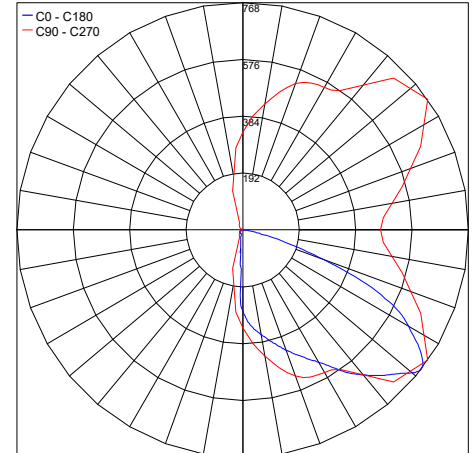

## PHOTOMETRIC DATA

Note: all photometry is 3000K

### OPTIC 1 - Type IV Short

Maximum Candela = 693.8

PHOTOMETRIC FILENAME : KLEE 2FT 30K BLK OPTIC 1 - LLIA002333-001.IES

### OPTIC 2 - Type III Very Short

Maximum Candela = 442.5

PHOTOMETRIC FILENAME : KLEE 2FT 30K BLK OPTIC 2 - LLIA002333-002.IES

### OPTIC 3 - Type III Very Short Asymmetric

Maximum Candela = 767.7

PHOTOMETRIC FILENAME : KLEE 2FT 30K BLK OPTIC 3 - LLIA002333-003.IES

Job Name/Date:

Fixture Type Designation: