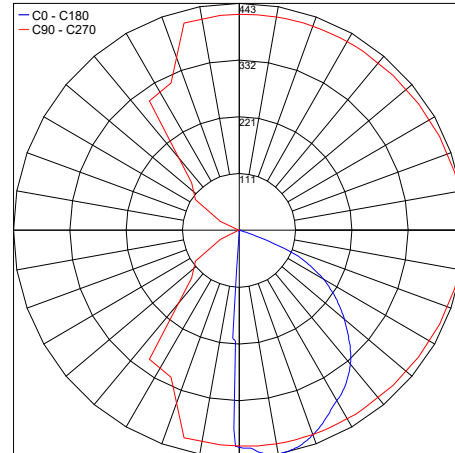

## PHOTOMETRIC DATA

Note: all photometry is 3000K

### OPTIC 1 - Type IV Short

Maximum Candela = 693.8

PHOTOMETRIC FILENAME : KLEE 2FT 30K BLK OPTIC 1 - LLIA002333-001.IES

### OPTIC 2 - Type III Very Short

Maximum Candela = 442.5

PHOTOMETRIC FILENAME : KLEE 2FT 30K BLK OPTIC 2 - LLIA002333-002.IES

### OPTIC 3 - Type III Very Short Asymmetric

Maximum Candela = 767.7

PHOTOMETRIC FILENAME : KLEE 2FT 30K BLK OPTIC 3 - LLIA002333-003.IES

Job Name/Date:

Fixture Type Designation: