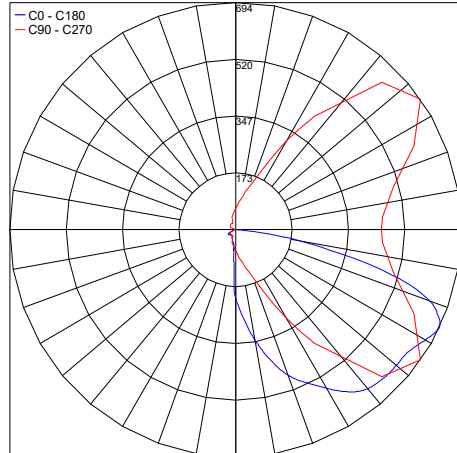

OPTIC 1 - Type IV Short

Maximum Candela = 693.8

PHOTOMETRIC FILENAME : KLEE 2FT 30K BLK OPTIC 1 - LLIA002333-001.IES