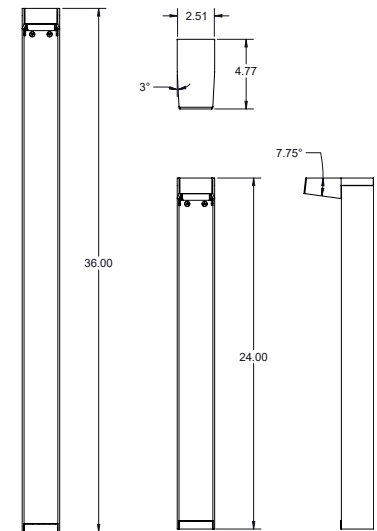

Klee is an outdoor LED bollard offered in 2 heights - 2-foot or 3-foot - and is offered in static white with 5 standard finishes and 3 optic options. Dark Sky compliant for output below 80°.

## TECHNICAL DATA

<b>Wattage</b>	14W
<b>Power Supply</b>	Integral 120VAC Remote 120-277VAC (Consult Factory)
<b>Dimming</b>	0-10V Dimming
<b>Construction</b>	Body: Aluminum Lens: Clear
<b>CCT</b>	2700K, 3000K, 4000K
<b>BUG Rating</b>	B0-U0-G1 (Type IV Short) B0-U0-G0 (Type III Very Short)
<b>CRI</b>	>80
<b>Delivered Lumens</b>	1189 lm (Optic 1 - Type IV Short) 1025 lm (Optic 2 - Type III Very Short) 1208 lm (Optic 3 - Type III Very Short Asymmetric) Dark Sky compliant, output below 80°
<b>Efficacy</b>	84.9 lm/W (Optic 1 - Type IV Short) 73.2 lm/W (Optic 2 - Type III Very Short) 86.3 lm/W (Optic 3 - Type III Very Short Asymmetric)
<b>Optics</b>	3 Options - See Below
<b>Finishes</b>	5 Standard, Custom RAL on request
<b>Fixture Dimensions</b>	Head: 2.51" w x 4.77" l x 24.0" or 36.0" h
<b>IP Rating</b>	IP65

Fixture Dimensions

### OPTIC 1 - Type IV Short

Maximum Candela = 693.8

PHOTOMETRIC FILENAME : KLEE 2FT 30K BLK OPTIC 1 - LLIA002333-001.IES