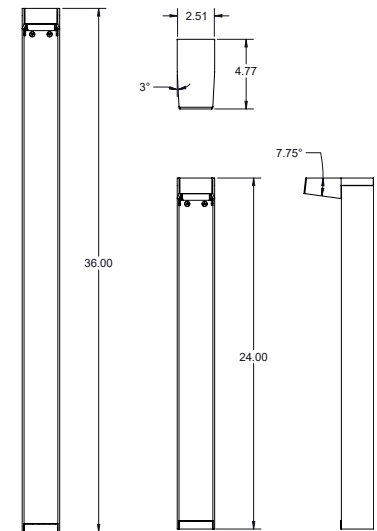

Klee is an outdoor LED bollard offered in 2 heights - 2-foot or 3-foot - and is offered in static white with 5 standard finishes and 3 optic options. Dark Sky compliant for output below 80°.

TECHNICAL DATA

Wattage	14W
Power Supply	Integral 120VAC Remote 120-277VAC (Consult Factory)
Dimming	0-10V Dimming
Construction	Body: Aluminum Lens: Clear
CCT	2700K, 3000K, 4000K
BUG Rating	B0-U0-G1 (Type IV Short) B0-U0-G0 (Type III Very Short)
CRI	>80
Delivered Lumens	1189 lm (Optic 1 - Type IV Short) 1025 lm (Optic 2 - Type III Very Short) 1208 lm (Optic 3 - Type III Very Short Asymmetric) Dark Sky compliant, output below 80°
Efficacy	84.9 lm/W (Optic 1 - Type IV Short) 73.2 lm/W (Optic 2 - Type III Very Short) 86.3 lm/W (Optic 3 - Type III Very Short Asymmetric)
Optics	3 Options - See Below
Finishes	5 Standard, Custom RAL on request
Fixture Dimensions	Head: 2.51" w x 4.77" l x 24.0" or 36.0" h
IP Rating	IP65

Fixture Dimensions

ORDERING INFORMATION

Example: KLE-L-2-40-02-C-0. Accessories ordered separately.

KLE-L	-		-		-		-	C	-	0
-------	---	--	---	--	---	--	---	---	---	---

Model #	Height	CCT	Optics	Finish	Dimming	Options
KLE-L	2 - 2 ft.	27 - 2700K	01 - Type IV Short (PPDP00357)	11 - White Suede	C - Integral 120VAC - 0-10V Dimming, For Static White Only	0 - None
	3 - 3 ft.	30 - 3000K	02 - Type III Very Short (PPDP00358)	02 - Black Suede		
		40 - 4000K	03 - Type III Very Short Asymmetric (PPDP00356)	03 - Gray 18 - Tex. Bronze TS - Silver C - Custom		

PHOTOMETRIC FILENAME : KLEE 2FT 30K BLK OPTIC 1 - LLIA002333-001.IES

OPTIC 2 - Type III Very Short (PPDP00358)

Maximum Candela = 442.5

PHOTOMETRIC FILENAME : KLEE 2FT 30K BLK OPTIC 2 - LLIA002333-002.IES