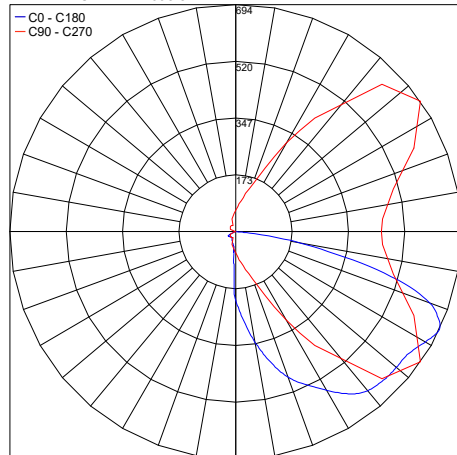

Wattage	14W
Power Supply	Integral 120VAC Remote 120-277VAC (Consult Factory)
Dimming	0-10V Dimming
Construction	Body: Aluminum Lens: Clear
CCT	2700K, 3000K, 4000K
BUG Rating	B0-U0-G1 (Type IV Short) B0-U0-G0 (Type III Very Short)
CRI	>80
Delivered Lumens	1189 lm (Optic 1 - Type IV Short) 1025 lm (Optic 2 - Type III Very Short) 1208 lm (Optic 3 - Type III Very Short Asymmetric) Dark Sky compliant, output below 80°
Efficacy	84.9 lm/W (Optic 1 - Type IV Short) 73.2 lm/W (Optic 2 - Type III Very Short) 86.3 lm/W (Optic 3 - Type III Very Short Asymmetric)
Optics	3 Options - See Below
Finishes	5 Standard, Custom RAL on request
Fixture Dimensions	Head: 2.51" w x 4.77" l x 24.0" or 36.0" h
IP Rating	IP65

Fixture Dimensions

ORDERING INFORMATION

Example: KLE-L-2-40-02-C-0. Accessories ordered separately.

KLE-L	-		-		-		-	C	-	0
-------	---	--	---	--	---	--	---	---	---	---

Model #	Height	CCT	Optics	Finish	Dimming	Options
KLE-L	2 - 2 ft.	27 - 2700K	01 - Type IV Short (PPDP00357)	11 - White Suede	C - Integral 120VAC - 0-10V Dimming, For Static White Only	0 - None
	3 - 3 ft.	30 - 3000K	02 - Type III Very Short (PPDP00358)	02 - Black Suede		
		40 - 4000K	03 - Type III Very Short Asymmetric (PPDP00356)	03 - Gray 18 - Tex. Bronze TS - Silver C - Custom		

Job Name/Date:

Fixture Type Designation:

ACCESSORIES - Installation

AM-0010
Mounting Base
Assembly

PHOTOMETRIC DATA

Note: all photometry is 3000K

OPTIC 1 - Type IV Short (PPDP00357)

Maximum Candela = 693.8

PHOTOMETRIC FILENAME : KLEE 2FT 30K BLK OPTIC 1 - LLIA002333-001.IES

OPTIC 2 - Type III Very Short (PPDP00358)

Maximum Candela = 442.5

PHOTOMETRIC FILENAME : KLEE 2FT 30K BLK OPTIC 2 - LLIA002333-002.IES