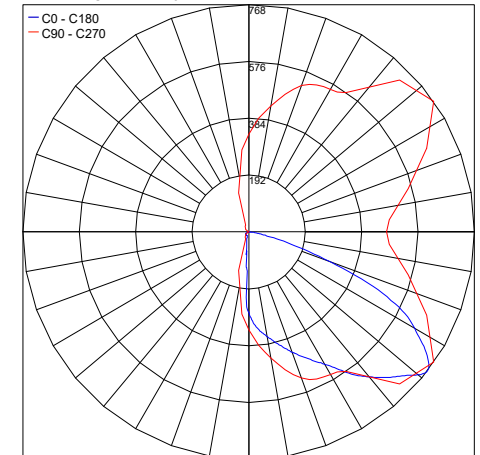

Wattage	14W
Power Supply	Integral 120VAC Remote 120-277VAC (Consult Factory)
Dimming	0-10V Dimming
Construction	Body: Aluminum Lens: Clear
CCT	2700K, 3000K, 4000K
BUG Rating	B0-U0-G1 (Type IV Short) B0-U0-G0 (Type III Very Short)
CRI	>80
Delivered Lumens	1189 lm (Optic 1 - Type IV Short) 1025 lm (Optic 2 - Type III Very Short) 1208 lm (Optic 3 - Type III Very Short Asymmetric) Dark Sky compliant, output below 80°
Efficacy	84.9 lm/W (Optic 1 - Type IV Short) 73.2 lm/W (Optic 2 - Type III Very Short) 86.3 lm/W (Optic 3 - Type III Very Short Asymmetric)
Optics	3 Options - See Below
Finishes	5 Standard, Custom RAL on request
Fixture Dimensions	Head: 2.51" w x 4.77" l x 24.0" or 36.0" h
IP Rating	IP65

Fixture Dimensions

ORDERING INFORMATION

Example: KLE-L-2-40-02-C-0. Accessories ordered separately.

KLE-L	-		-		-		-	C	-	0
-------	---	--	---	--	---	--	---	---	---	---

Model #	Height	CCT	Optics	Finish	Dimming	Options
KLE-L	2 - 2 ft.	27 - 2700K	01 - Type IV Short (PPDP00357)	11 - White Suede	C - Integral 120VAC - 0-10V Dimming, For Static White Only	0 - None
	3 - 3 ft.	30 - 3000K	02 - Type III Very Short (PPDP00358)	02 - Black Suede		
		40 - 4000K	03 - Type III Very Short Asymmetric (PPDP00356)	03 - Gray 18 - Tex. Bronze TS - Silver C - Custom		

PHOTOMETRIC FILENAME : KLEE 2FT 30K BLK OPTIC 1 - LLIA002333-001.IES

OPTIC 2 - Type III Very Short (PPDP00358)

Maximum Candela = 442.5

PHOTOMETRIC FILENAME : KLEE 2FT 30K BLK OPTIC 2 - LLIA002333-002.IES

OPTIC 3 - Type III Very Short Asym. (PPDP00356)

Maximum Candela = 767.7

PHOTOMETRIC FILENAME : KLEE 2FT 30K BLK OPTIC 3 - LLIA002333-003.IES

Job Name/Date:

Fixture Type Designation: