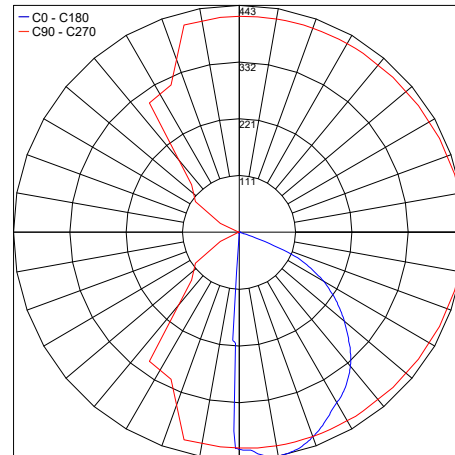

Wattage	14W
Power Supply	Integral 120VAC Remote 120-277VAC (Consult Factory)
Dimming	0-10V Dimming
Construction	Body: Aluminum Lens: Clear
CCT	2700K, 3000K, 4000K
BUG Rating	B0-U0-G1 (Type IV Short) B0-U0-G0 (Type III Very Short)
CRI	>80
Delivered Lumens	1189 lm (Optic 1 - Type IV Short) 1025 lm (Optic 2 - Type III Very Short) 1208 lm (Optic 3 - Type III Very Short Asymmetric) Dark Sky compliant, output below 80°
Efficacy	84.9 lm/W (Optic 1 - Type IV Short) 73.2 lm/W (Optic 2 - Type III Very Short) 86.3 lm/W (Optic 3 - Type III Very Short Asymmetric)
Optics	3 Options - See Below
Finishes	5 Standard, Custom RAL on request
Fixture Dimensions	Head: 2.51" w x 4.77" l x 24.0" or 36.0" h
IP Rating	IP65

Fixture Dimensions

ORDERING INFORMATION

Example: KLE-L-2-40-02-C-0. Accessories ordered separately.

KLE-L	-		-		-		-	C	-	0
-------	---	--	---	--	---	--	---	---	---	---

Model #	Height	CCT	Optics	Finish	Dimming	Options
KLE-L	2 - 2 ft.	27 - 2700K	01 - Type IV Short (PPDP00357)	11 - White Suede	C - Integral 120VAC - 0-10V Dimming, For Static White Only	0 - None
	3 - 3 ft.	30 - 3000K	02 - Type III Very Short (PPDP00358)	02 - Black Suede		
		40 - 4000K	03 - Type III Very Short Asymmetric (PPDP00356)	03 - Gray 18 - Tex. Bronze TS - Silver C - Custom		

Job Name/Date:

Fixture Type Designation:

ACCESSORIES - Installation

AM-0010
Mounting Base
Assembly

PHOTOMETRIC DATA

Note: all photometry is 3000K

OPTIC 1 - Type IV Short (PPDP00357)

Maximum Candela = 693.8

PHOTOMETRIC FILENAME : KLEE 2FT 30K BLK OPTIC 1 - LLIA002333-001.IES

OPTIC 2 - Type III Very Short (PPDP00358)

Maximum Candela = 442.5

PHOTOMETRIC FILENAME : KLEE 2FT 30K BLK OPTIC 2 - LLIA002333-002.IES