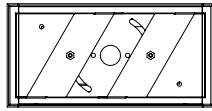

FIXTURE DIMENSIONS