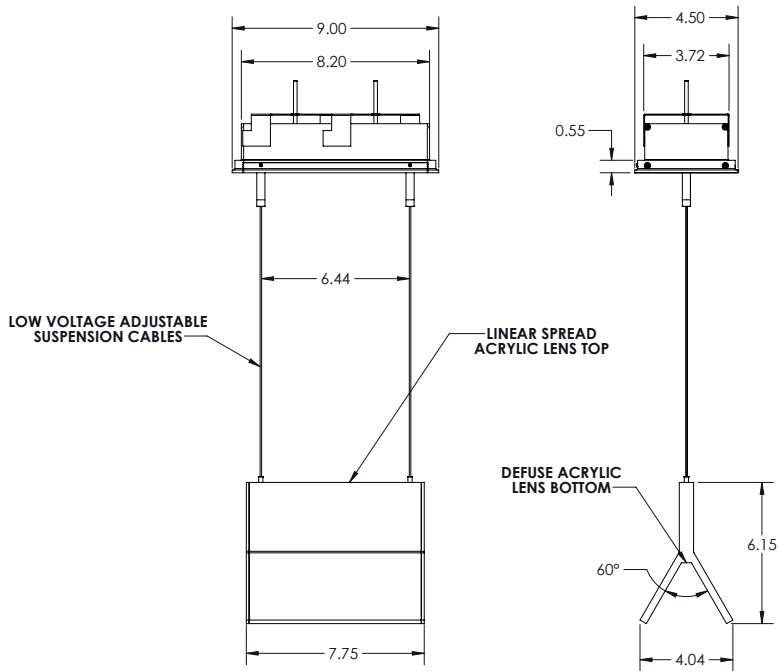

MADE IN THE U.S.A.

Fixture Dimensions
See Drawing on page 2.

Up and Down dim together
(Separate Dimming on request)

TECHNICAL DATA

Wattage / Input	16.5W (120-277VAC - 347VAC available)
Power Supply	Integral (0-10V Dimming)
Construction	Body: Extruded Aluminum Mounting: Aircraft Cable
CCT	2700K, 3000K, 3500K, 4000K
CRI	>90
Delivered Lumens	Coming Soon
Efficacy	Coming Soon
Optics	Up: Linear Spread, Down: Diffuse
Finishes	4 Standard, See Below.
Fixture Dimensions	4.04" x 7.75" See page 2.
LED Source	Mid-Power LEDs
IP Rating	IP20

* Same finish as fixture
- Other color on request -

NOTE: AS & AW utilize a rosette mounting pattern to allow direct mounting to a junction box that will hold a minimum of 50 lbs.

Job Name/Date:

Fixture Type Designation:

FIXTURE DIMENSIONS

RECESSED MOUNTING
OPENING SIZE

Job Name/Date:

Fixture Type Designation:

PHOTOMETRIC DATA

Coming Soon

ACCESSORIES - CONNECTORS for Continuous Run

Connectors Example: MLL-C18020201