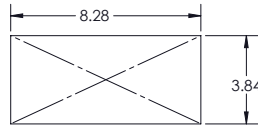

FIXTURE DIMENSIONS